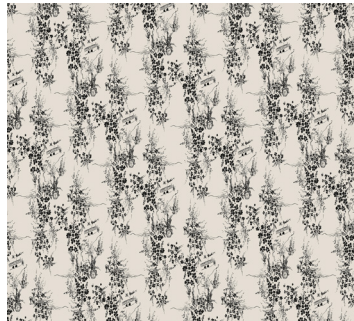

Turtledove