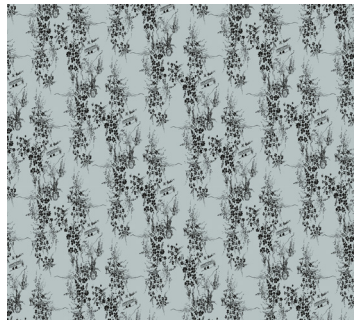

assembly line

DESIGN CENTER

LEMON PAPIER: VANITAS COLLECTION

Isadore

This wallpaper touches on fragments of memories, intertwined with a stylized interpretation of the unruly rambling bougainvillea. 'Isadore' is a tale entirely fabricated by the artist.

Vintage Pinotage

Turtledove

Mediterranean Night

Honey Wheat

Early Surf

Bonfire

Cranberry Cocktail

Bright Days