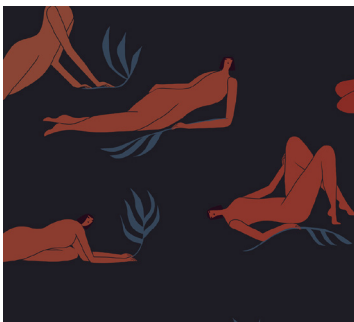

Candy

Reflect

Season

Study

Terracotta

Velvet

Toffee