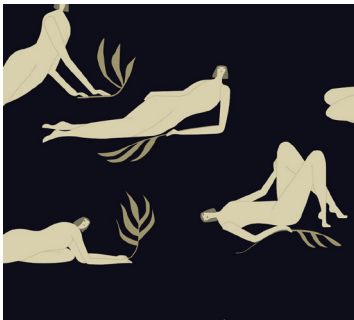

assembly line

DESIGN CENTER

LEMON PAPIER: RELATION COLLECTION

Repose

The Laura Berger wallpaper collection represents our continual search for talent across borders. We worked with the Chicago based artist to create three designs. Graphic and yet figurative, Berger's innate instinct for colour and shape lent itself beautifully to a wallpaper application. Largely inspired by human interaction and psychology, the collection is dynamic with timeless

Study