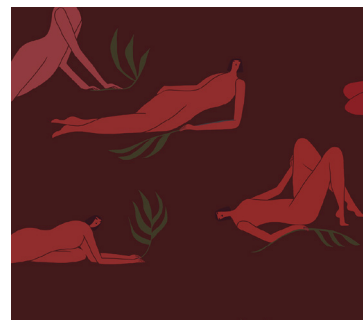

Candy

Reflect

Season

Study

Terracotta

Velvet

Toffee