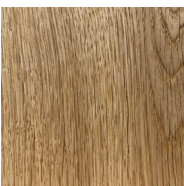

## Molina Console Fern

The Molina Console features cherry drawer boxes and a carved front. Available in Claro Walnut, Black Walnut (oiled or oxidized), Cherry, White Oak (oiled, white oil, library, fumed or oxidized) and Fumed European Oak.

Walnut  
Oiled

Walnut  
Oxidized

Claro Walnut  
Oiled

European Oak  
Fumed

White Oak  
Oiled

White Oak  
Fumed

White Oak  
Oxidized

Cherry