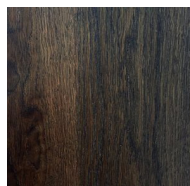

## Molina Console Fern

The Molina Console features cherry drawer boxes and a carved front. Available in Claro Walnut, Black Walnut (oiled or oxidized), Cherry, White Oak (oiled, white oil, library, fumed or oxidized) and Fumed European Oak.

Ships white glove delivery

72"L x 16"D x 32"H

Lead time: 14-18 weeks

Please email [sales@assemblyline.co](mailto:sales@assemblyline.co) for more information or help with configuration.

Shown: Oiled walnut  
\$12,700

Walnut  
Oiled

Walnut  
Oxidized

Claro Walnut  
Oiled

European Oak  
Fumed

White Oak  
Oiled

White Oak  
Fumed

White Oak  
Oxidized

Cherry