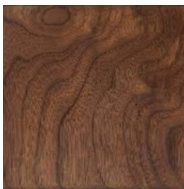

## Molina Console Fern

The Molina Console features cherry drawer boxes and a carved front. Available in Claro Walnut, Black Walnut (oiled or oxidized), Cherry, White Oak (oiled, white oil, library, fumed or oxidized) and Fumed European Oak.

Ships white glove delivery

72"L x 16"D x 32"H

Lead time: 14-18 weeks

Please email [sales@assemblyline.co](mailto:sales@assemblyline.co) for more information or help with configuration.

Shown: Oiled walnut  
\$12,700