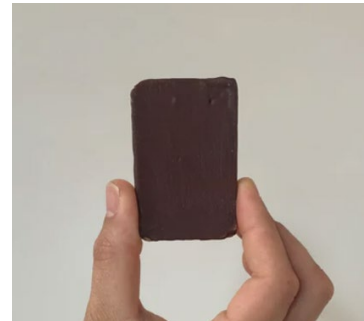

assembly line

DESIGN CENTER

IN COMMON WITH FINISHES
Terra Collection Finish Samples

Please note that not all finishes are available for all fixtures.

Ceramic samples can be purchased for \$6 each
Please email info@assemblyline.co to order.

Terra: Stone

Terra: Lapis

Terra: Chestnut

Terra: Ivy

Terra: Terrasig