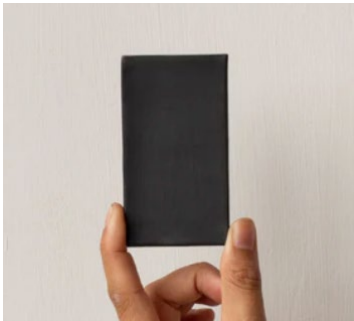

Black

Bone

Reed Green

Peach

Oxide Red

Brass

Patina Brass

assembly line

Please email info@assemblyline.co to order.

Ceramic: Black

Ceramic: Reed Green

Ceramic: Tan

Ceramic: Terracotta

Ceramic: Bone

Glass: Opaline

Glass: Green