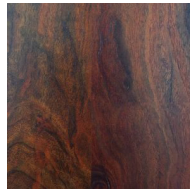

Claro Walnut
Oiled