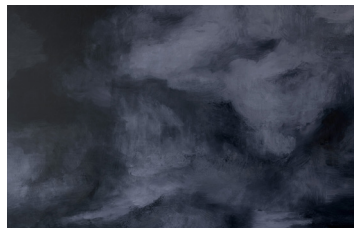

assembly line

DESIGN CENTER

**CALICO WALLPAPER:
ATMOSPHERE COLLECTION**

Atmosphere is inspired by the way the world is painted anew each day by the natural shifts and changes of our atmosphere. Its impressionistic pattern mirrors the soft shapes of clouds as they are sculpted by the play of light and whims of the wind.

Email info@assemblyline.co for samples and questions.

Moonlight