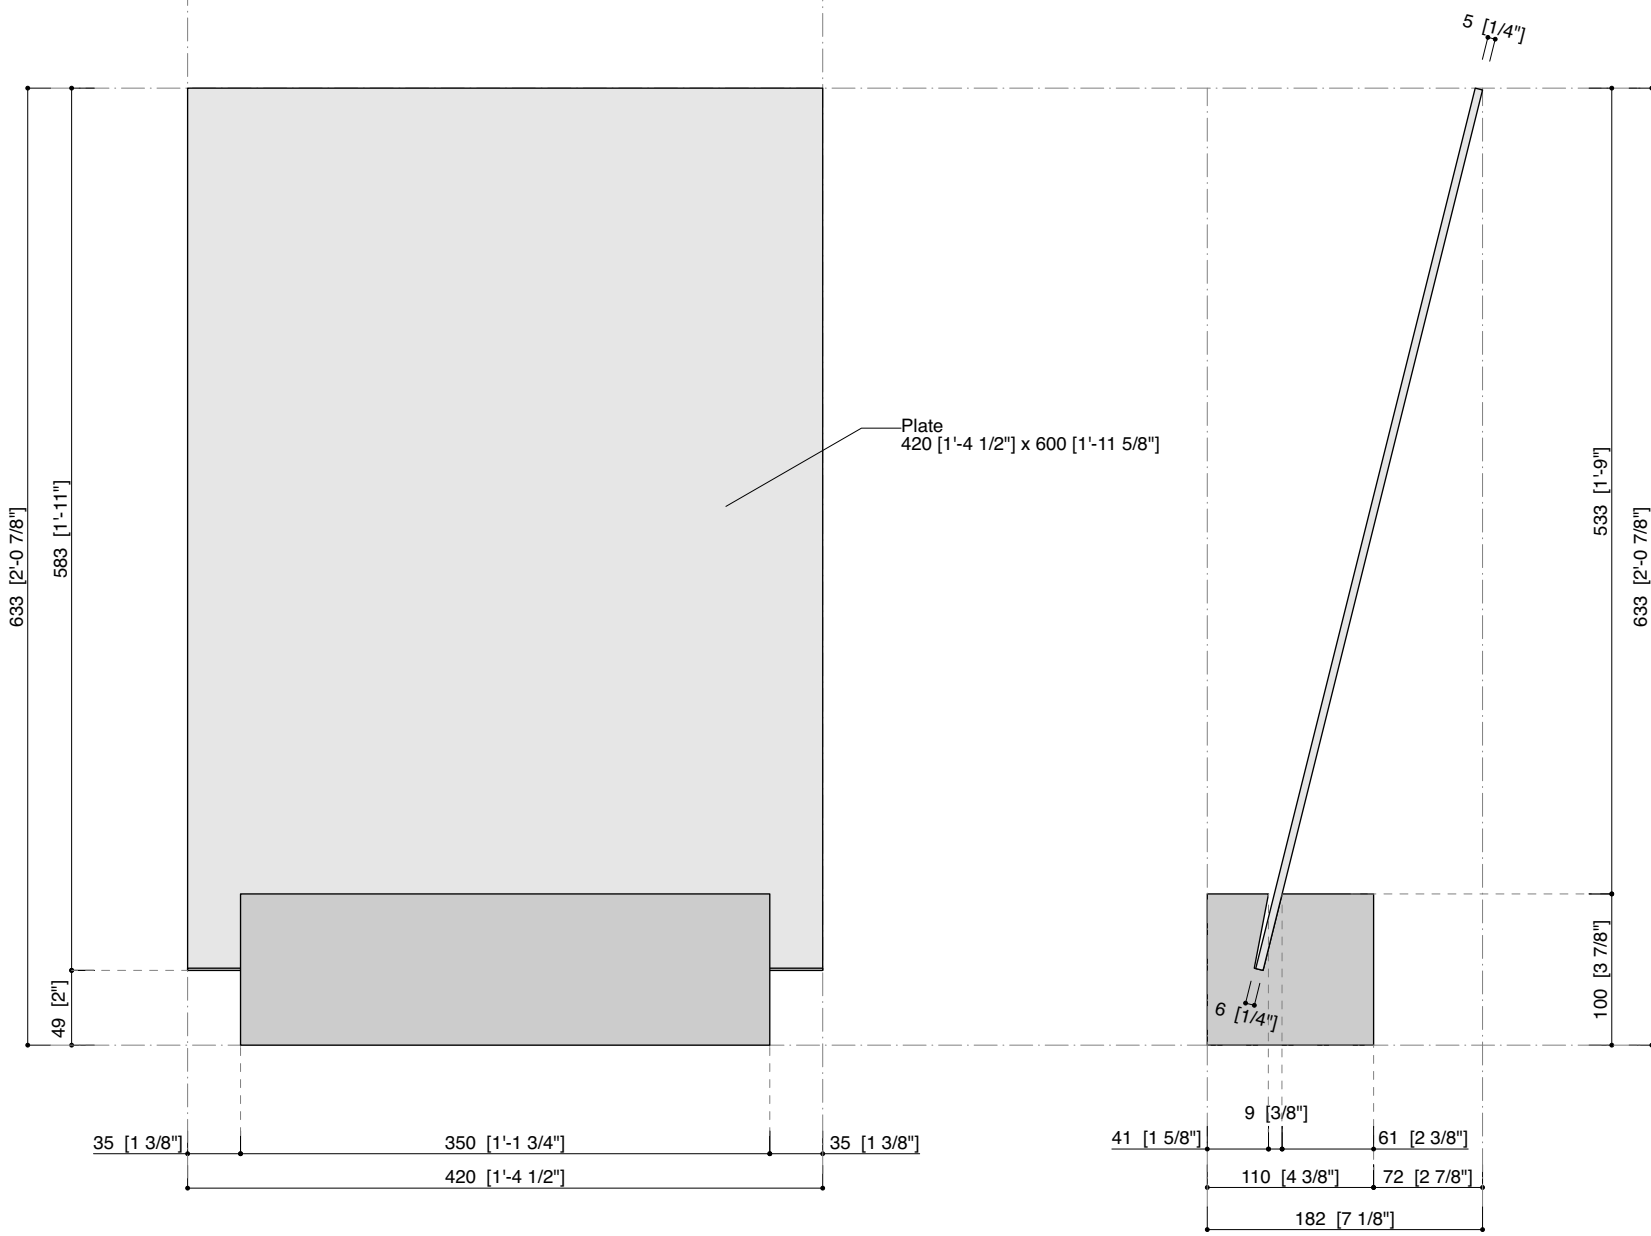

Top view

Plate
420 [1'-4 1/2"] x 600 [1'-11 5/8"]

Front view

Side view