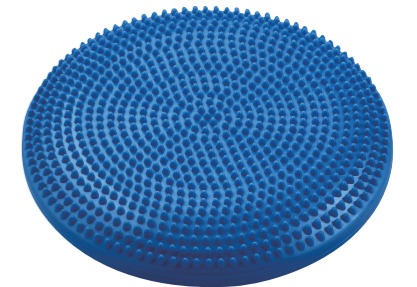

BB-003T

ANTI-BURST MASSAGE GYM BALL

- Made of durable PVC
- Ideal for aerobic exercises
- Dia.: 65cm (26")
- 1pc/color box
- 6pcs/ctn/2.25'
NW10.7/GW11.9kgs

BB-011

PILATES CORE BALL

- Helps to strengthen and coordinate entire muscle groups
- 26" (65cm) gym ball with inflatable base
- 1set/color box
- 6sets/ctn/1.78'
NW12.7/GW13.5kgs

BB-013

MINI GYM BALL

- Available size: 20cm (7.8") and 25cm (9.8")
- 1pc/color box
- 7.8" (20cm)
48pcs/ctn/1.62'
NW6.8/GW7.6kgs
- 9.8" (25cm)
48pcs/ctn/1.62'
NW9.2/GW10.0kgs

BB-015

YOGA DOME

- Helps to strengthen core muscles and improve balance
- Dia.: 33cm (13")
- 1pc/color box
- 6pcs/ctn/1.94'
NW6.5/GW7.5kgs

BB-024

SQUARE INFLATABLE CUSHIONS

- Helps to strengthen core muscles and improve balance
- SIZE: 37.5x5.5x37cm
- Material: PVC
- Weight: 1.25kg
- 1pc/color box
- 6pcs/ctn/1.83'
NW8.81/GW9.77kgs

BB-8311

YOGA/EXERCISE MAT