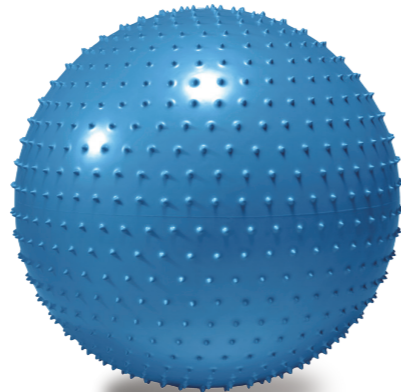

BB-001T

ANTI-BURST GYM BALL

- Made of burst resistant heavy gauge PVC
- Available size: 55cm, 65cm and 75cm (22", 26" and 30")
- 1pc/color box
- 22" (55cm)
12pcs/ctn/2.26'
NW13.5/GW14.5kgs
- 26" (65cm)
12pcs/ctn/2.26'
NW15.9/GW16.9kgs
- 30" (75cm)
6pcs/ctn/1.34'
NW9.2/GW10.0kgs

BB-003T

ANTI-BURST MASSAGE GYM BALL

- Made of durable PVC
- Ideal for aerobic exercises
- Dia.: 65cm (26")
- 1pc/color box
- 6pcs/ctn/2.25'
NW10.7/GW11.9kgs

BB-011

PILATES CORE BALL

- Helps to strengthen and coordinate entire muscle groups
- 26" (65cm) gym ball with inflatable base
- 1set/color box
- 6sets/ctn/1.78'
NW12.7/GW13.5kgs