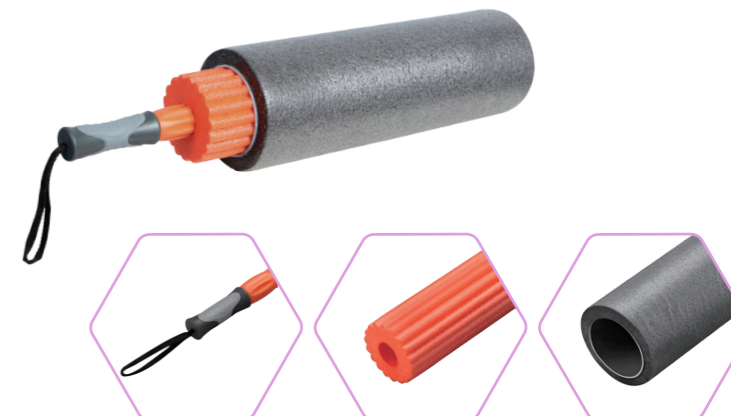

BB-6366CR

CORK BALANCE SEMICIRCLE

- Dia. 100*138mm/338g
- 1pc/color box
- 6pcs/ctn/2.35'
NW9.01/GW10.09kgs

BB-0231

3 IN 1 YOGA ROLLER

- Material: EPE, PP, STEEL ROD
- Size: L 46 x dia. 15.24cm(18" x 6")
- 1set/shrink pack with color poster
- 8sets/ctn/3.65'
NW10.5/GW11.9kgs