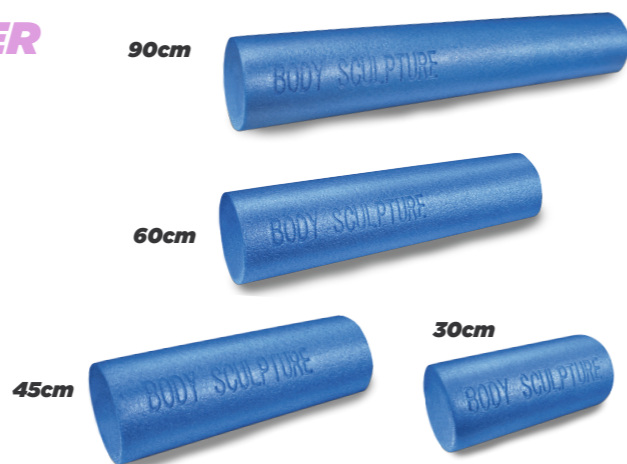

BB-020

PU YOGA PADS

- Material: PU
- SIZE: 20 x 20 x 2cm
- Weight: 120g
- 1pair/color box
- 24prs/ctn/1.82'
- NW5.76/GW6.66kgs

BB-5514

4 IN ONE TOTAL YOGA COMB SET

- One set includes:
Foldable TPE yoga mat x 1pc,
Yoga bricks x 2pcs,
Foam roller x 1pc,
1KG toning ball x 2pcs
- Carry bag included
- 1set/color box
- 2sets/ctn/2.14'
- NW9.29/GW10.31kgs

BB-5521

4 IN ONE AB TONER PLUS

- One set includes:
AB toner x 1pc,
Foldable TPE yoga mat X 1pc,
Yoga bricks x 2pcs,
Cross trimmer x 1pc
- Carry bag included
- 1set/color box
- 2sets/ctn/2.25'
- NW9.18/GW10.22kgs

BB-021

FULL ROUND FOAM ROLLER

- Material: EPE
- Available size:
Dia. 6" x L 12.0" (Dia 15 x L 30cm)
Dia. 6" x L 17.7" (Dia 15 x L 45cm)
Dia. 6" x L 23.6" (Dia 15 x L 60cm)
Dia. 6" x L 36.0" (Dia 15 x L 90cm)
- 1pc/shrink pack with color poster
- 30cm
12pcs/ctn/3.35' NW3.5/GW4.4kgs
- 45cm
12pcs/ctn/4.70' NW5.4/GW7.1kgs
- 60cm
6pcs/ctn/3.23' NW3.6/GW4.9kgs
- 90cm
6pcs/ctn/5.34' NW5.0/GW6.7kgs