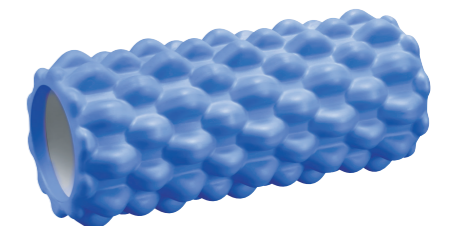

MASSAGE FOAM ROLLER

- Material: EVA+PVC
- Available size:
  Dia. 15.0 x L 34.0cm (Dia. 6.0" x L 13.4")
  Dia. 15.0 x L 45.0cm (Dia. 6.0" x L 17.7")
- 1pc/shrink pack with color poster
- 34cm:6pcs/ctn/1.86' NW5.3/GW6.2kgs
- 45cm:6pcs/ctn/2.43' NW7.4/GW8.4kgs