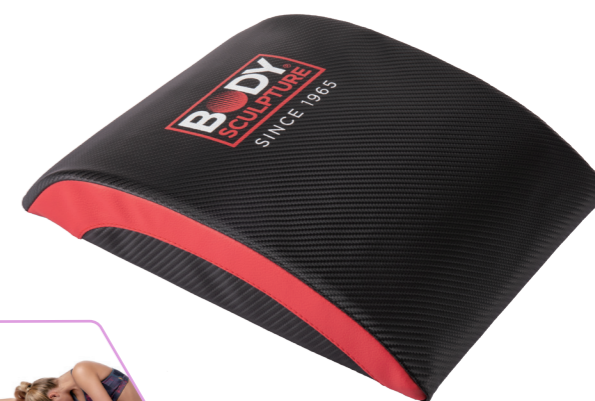

BB-8380

CORK + TPE YOGA MAT

- **SIZE:** 183*61*0.3cm/760g
- **SIZE:** 183*61*0.5cm/860g
- **1pc/color box**
- **0.3cm**
- **12pcs/ctn/2.41'**
- **NW9.78/GW10.86kgs**
- **0.5cm**
- **12pcs/ctn/3.65'**
- **NW11.12/GW12.53kgs**

BB-0382D

YOGA SIT-UP FOAM PAD

- **MATERIAL:** EVA
- **COLOR:** GREY
- **1pc/color box**
- **6pcs/ctn/1.89'**
- **NW3.61/GW4.55kgs**

BB-039CR

CORK YOGA WHEEL

- **Dia.** 32*13cm/1250g
- **1pc/color poster/shrink pack**
- **6pcs/ctn/3.17'**
- **NW7.77/GW9.08kgs**

BB-0383

AB EXERCISE PAD

- **Helps exercises your abs, back and obliques**
- **High density foam with PVC sweat resistant cover**
- **Anti-slip underside**
- **1pc/color box**
- **6pcs/ctn/2.42'**
- **NW4.41/GW5.5kgs**