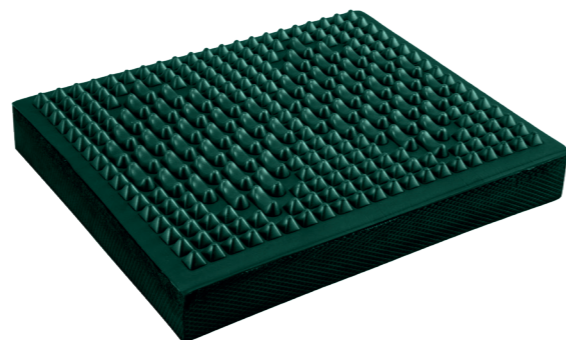

BB-0382D

YOGA SIT-UP FOAM PAD

- **MATERIAL:** EVA
- **COLOR:** GREY
- **1pc/color box**
- **6pcs/ctn/1.89'**
- **NW3.61/GW4.55kgs**

BB-039CR

CORK YOGA WHEEL

- **Dia.** 32*13cm/1250g
- **1pc/color poster/shrink pack**
- **6pcs/ctn/3.17'**
- **NW7.77/GW9.08kgs**

BB-0383

AB EXERCISE PAD

- **Helps exercises your abs, back and obliques**
- **High density foam with PVC sweat resistant cover**
- **Anti-slip underside**
- **1pc/color box**
- **6pcs/ctn/2.42'**
- **NW4.41/GW5.5kgs**

BB-028D

BALANCE AND MASSAGE PAD

- **SIZE:** 40*33*6.5cm
- **MATERIAL:** EVA+TPE
- **1pc/color box**
- **6pcs/ctn/2.45'**
- **NW5.27/GW6.39kgs**

BB-0385

BACK STRETCHER

- **Helps the spinal return to the natural lines, and improves flexibility in back and shoulder muscles**
- **Three adjustable heights for beginners and advanced users**
- **Easy to carry**
- **1pc/color box**
- **6pcs/ctn/1.14'**
- **NW3.71/GW4.41kgs**