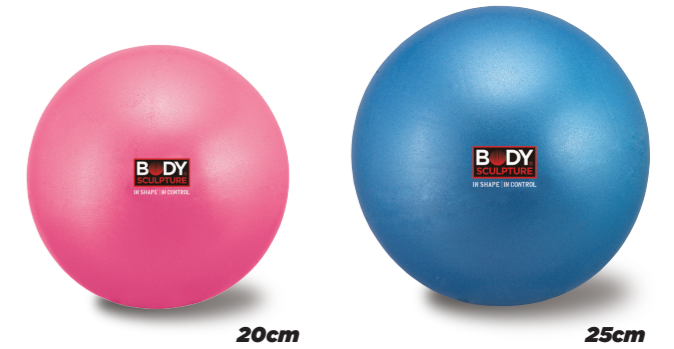

BB-001T

ANTI-BURST GYM BALL

- Made of burst resistant heavy gauge PVC
- Available size: 55cm, 65cm and 75cm (22", 26" and 30")
- 1pc/color box
- 22" (55cm)
12pcs/ctn/2.26'
NW13.5/GW14.5kgs
- 26" (65cm)
12pcs/ctn/2.26'
NW15.9/GW16.9kgs
- 30" (75cm)
6pcs/ctn/1.34'
NW9.2/GW10.0kgs

BB-003T

ANTI-BURST MASSAGE GYM BALL

- Made of durable PVC
- Ideal for aerobic exercises
- Dia.: 65cm (26")
- 1pc/color box
- 6pcs/ctn/2.25'
NW10.7/GW11.9kgs

BB-011

PILATES CORE BALL

- Helps to strengthen and coordinate entire muscle groups
- 26" (65cm) gym ball with inflatable base
- 1set/color box
- 6sets/ctn/1.78'
NW12.7/GW13.5kgs

BB-0071

TONING BALL

- Excellent for upper and lower body workout
- Compact and easy to grip
- Available weight: 1kg/2kg/3kg/4kg/5kg (2.2lb/4.4lb/6.6lb/8.8lb/11.0lb)
- Worldwide patented
- 1pc/color box
- 1kg 10pcs/ctn/0.45'
NW10.5/GW10.9kgs
- 2kg 8pcs/ctn/0.58'
NW16.5/GW16.9kgs
- 3kg 6pcs/ctn/0.68'
NW18.5/GW19.0kgs
- 4kg 4pcs/ctn/0.75'
NW16.5/GW16.9kgs
- 5kg 4pcs/ctn/0.99'
NW20.0/GW21.0kgs

BB-013

MINI GYM BALL

- Available size: 20cm (7.8") and 25cm (9.8")
- 1pc/color box
- 7.8" (20cm)
48pcs/ctn/1.62'
NW6.8/GW7.6kgs
- 9.8" (25cm)
48pcs/ctn/1.62'
NW9.2/GW10.0kgs

BB-015

YOGA DOME

- Helps to strengthen core muscles and improve balance
- Dia.: 33cm (13")
- 1pc/color box
- 6pcs/ctn/1.94'
NW6.5/GW7.5kgs