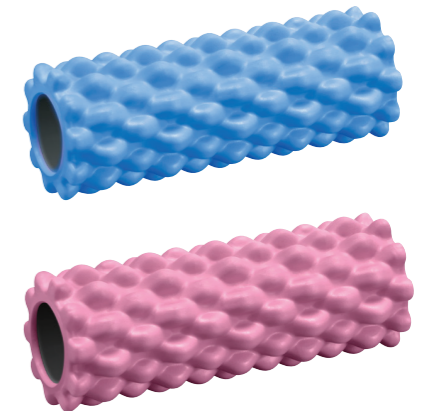

BB-026D

MASSAGE FOAM ROLLER

- Material: EPP
- Dia. 13.5 X L 32.5cm
- 1pc/shrink pack with color poster
- 12pcs/ctn/3'
- NW2.16/GW3.4kgs

BM-133

MASSAGE FOAM ROLLER

- Material: EVA+PP
- Dia. 5.8 X L15.0cm
- 1pc/color box
- 48pcs/ctn/1.35'
- NW5.68/GW6.45kgs

BB-045

MASSAGE FOAM ROLLER

- Material: EVA+PVC
- Available size:
Dia. 15.0 x L 34.0cm (Dia. 6.0" x L 13.4")
Dia. 15.0 x L 45.0cm (Dia. 6.0" x L 17.7")
- 1pc/shrink pack with color poster
- 34cm:6pcs/ctn/1.86' NW5.3/GW6.2kgs
- 45cm:6pcs/ctn/2.43' NW7.4/GW8.4kgs