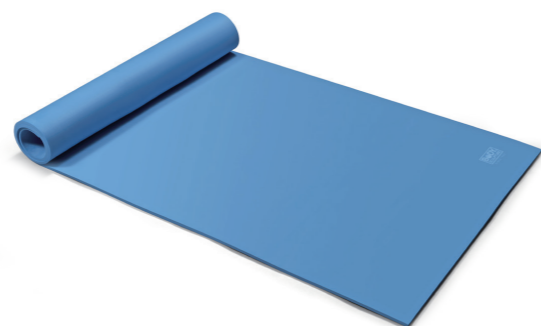

BB-8311

YOGA/EXERCISE MAT

- Size: 150 L x 60 W cm (59" X 23.6"), T: 6.5mm
- Material: PE
- With carry strap (optional)
- Available with P.D.Q. packaging (optional)
- 1pc/shrink pack with color poster
- 9pcs/ctn/2.97' NW2.2/GW3.5kgs