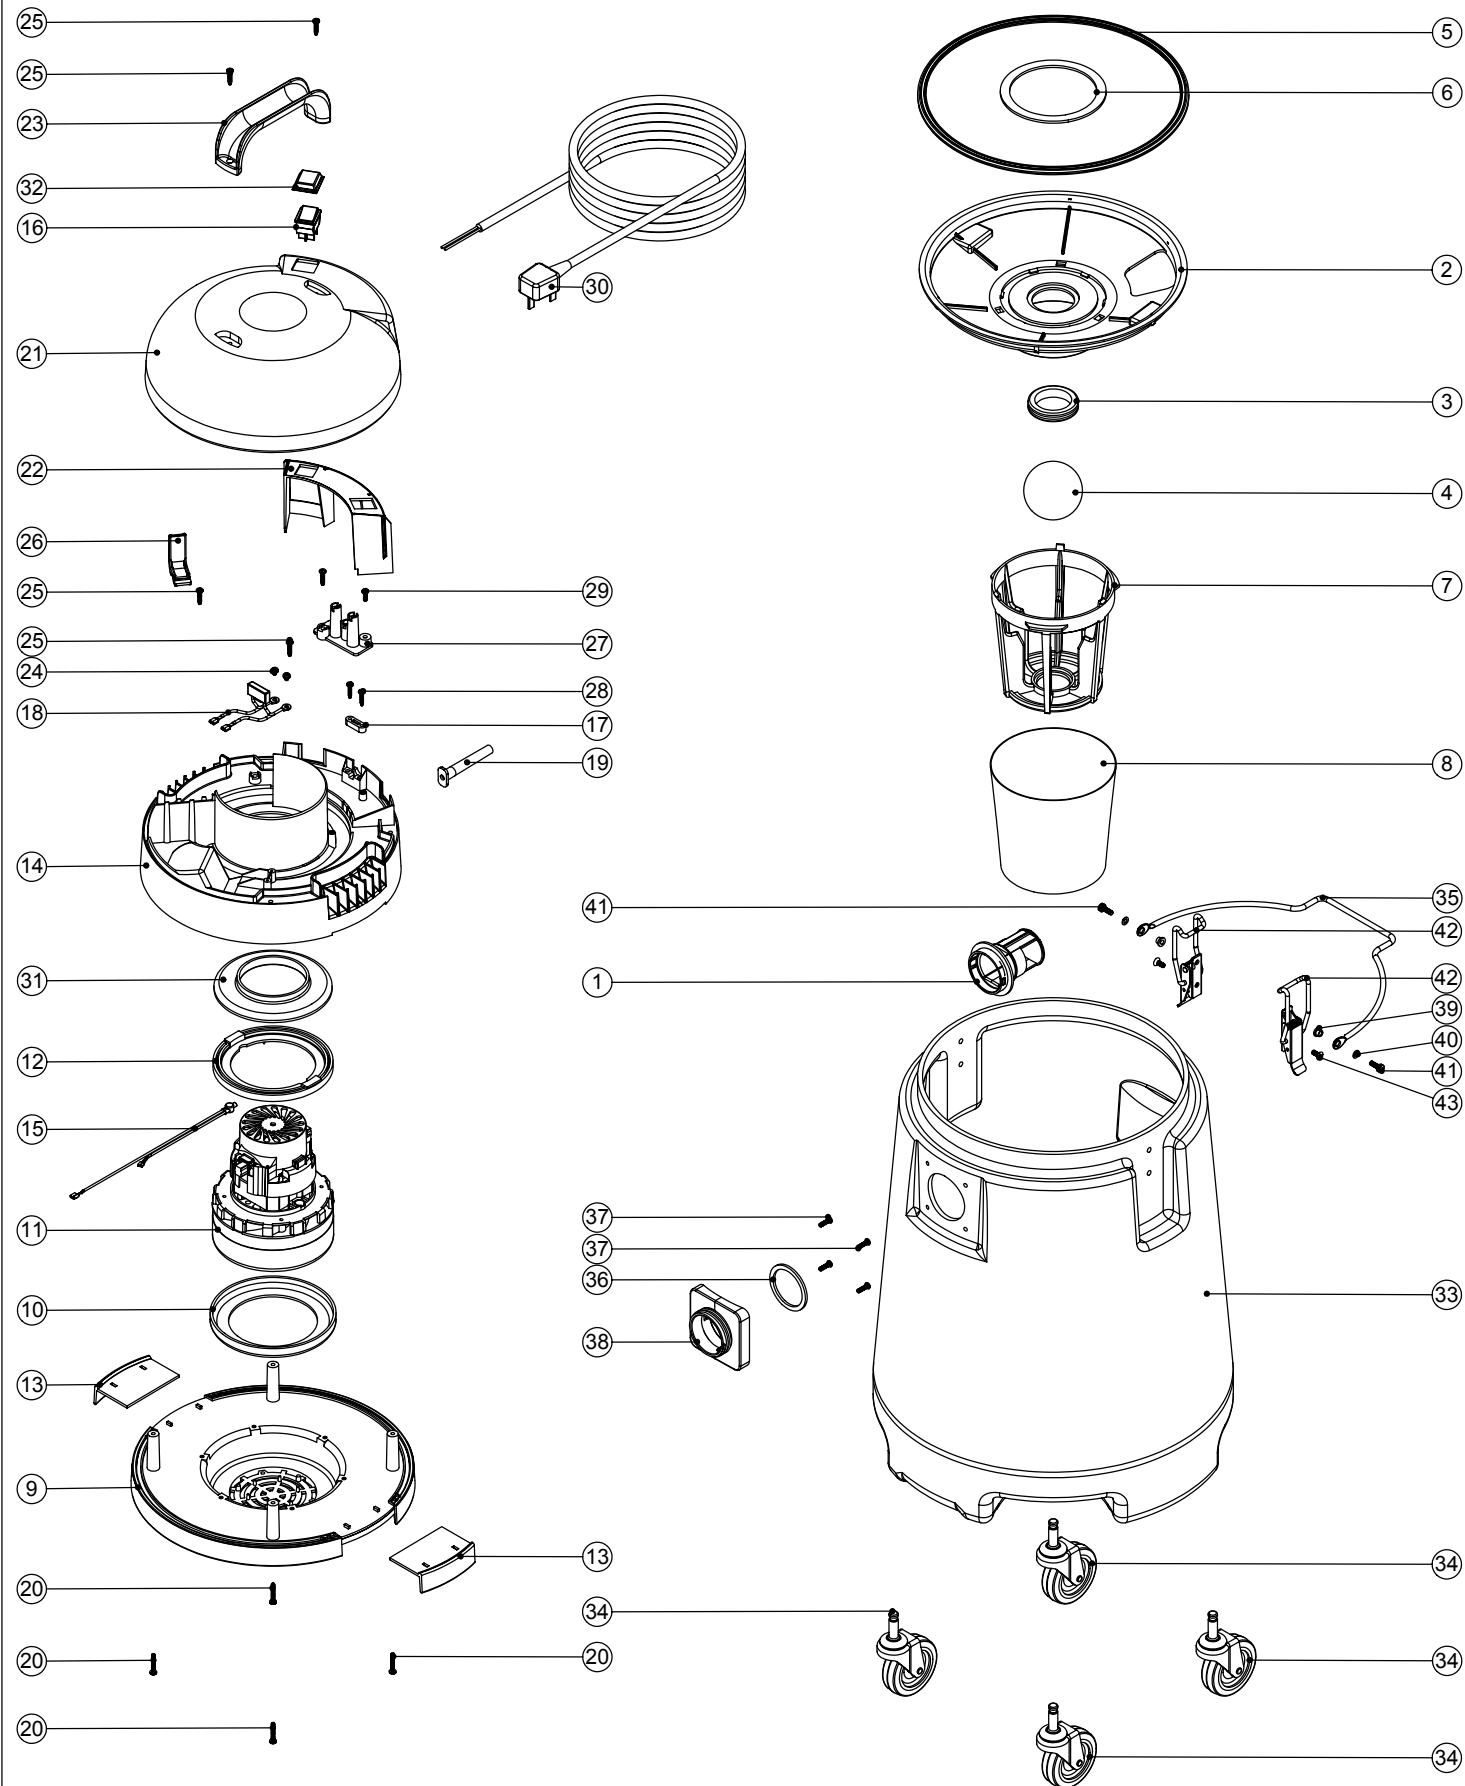

# Numatic International Spare Parts

Model No: WV800-2

POS:	ITEM NO:	DESCRIPTION:	COMMENTS:
1	206493	WET DRY CONNECTOR	
2	225087	FLOAT CAGE SUPPORT	
3	220235	FLOAT GROMMET	
4	206026	POLYPROP BALL	
5	207011	FLOAT CAGE GASKET	
6	225083	FLOAT ASSEMBLY GASKET	
7	225086	FLOAT CAGE	
8	207055	GAUZE FILTER	
9	227921	BOTTOM MOTOR HOUSING	
10	202031	BOTTOM MOTOR GASKET	
11	205411	240V 2 STAGE D.I BYPASS ACUSTEK MOTOR (BL21104)(MARKED 230V)	
	205410	220V 2 STAGE D.I BYPASS ACUSTEK MOTOR (BL21102)(MARKED 230V)	
	205409	120V 2 STAGE D.I BYPASS ACUSTEK MOTOR (BL21101)	
12	227925	TOP MOTOR GASKET	
13	206018	TOGGLE LOCATION MOULDING	
14	325512	TOP MOTOR HOUSING (PRINTED GREY NUMATIC)	
15	230078	240/220V THERMAL OVERLOAD	
16	220843	BLUE ROCKER SWITCH	
17	227008	BLACK CABLE CLAMP	
18	220698	SUPPRESSOR ASSEMBLY	
19	220923	STRESS RELIEF	
20	219369	No8 X 1 INCH LONG POZI PAN STAINLESS STEEL PLASTITE SCREW	
21	227919	SWITCH COVER TOP	
22	227927	SWITCH MOUNTING BRACKET	
23	206451	HANDLE	
24	219090	M4 X 8MM LONG POZI PAN SEMS SCREW	
25	219041	No8 X 3/4 INCH LONG POZI PAN SCREW	
26	227019	CABLE HOOK	
27	220564	TERMINAL BLOCK MOULDING (2 INSERTS)	
28	219107	No6 X 5/8 INCH LONG POZI PAN PLASTITE SCREW	
29	219101	No8 X 1/2 INCH LONG POZI PAN PLASTITE SCREW	
30	236033	10.0M X 1.00MM X 2 CORE CABLE (UK PLUG)	
	236034	10.0M X 1.00MM X 2 CORE CABLE (EURO PLUG)	
	236044	10.0M X 1.00MM X 2 CORE CABLE (AUSTRALIAN PLUG)	
	220462	8.4M X 1.00MM X 2 CORE CABLE (SOUTH AFRICAN PLUG)	
31	227926	AIR SEPERATOR	
32	206573	SWITCH COVER (PLUG HANDLE)	
33	325800	PROCESSED DRUM (NATURAL) (C/W CASTOR & TOGGLE INSERTS)	
	325666	PROCESSED DRUM (LIGHT BLUE) (C/W CASTOR & TOGGLE INSERTS)	
34	204060	3 INCH CASTOR	
35	418738	HANDLE (PAINTED BLACK)	
36	202027	HOSE FLANGE GASKET	
37	219370	No8 X 5/8 INCH LONG PLASTITE STAINLESS STEEL SCREW	
38	270161	FLANGE NECK BAYONET	
39	208025	SPACER BUCKET HANDLE	
40	219003	M5 FORM A STEEL WASHER	
41	219045	M5 X 16MM LONG POZI PAN SEMS SCREW	
42	206135	TOGGLE FASTENER	
43	219330	M5 X 12MM LONG POZI PAN COUNTRSUNK SCREW	