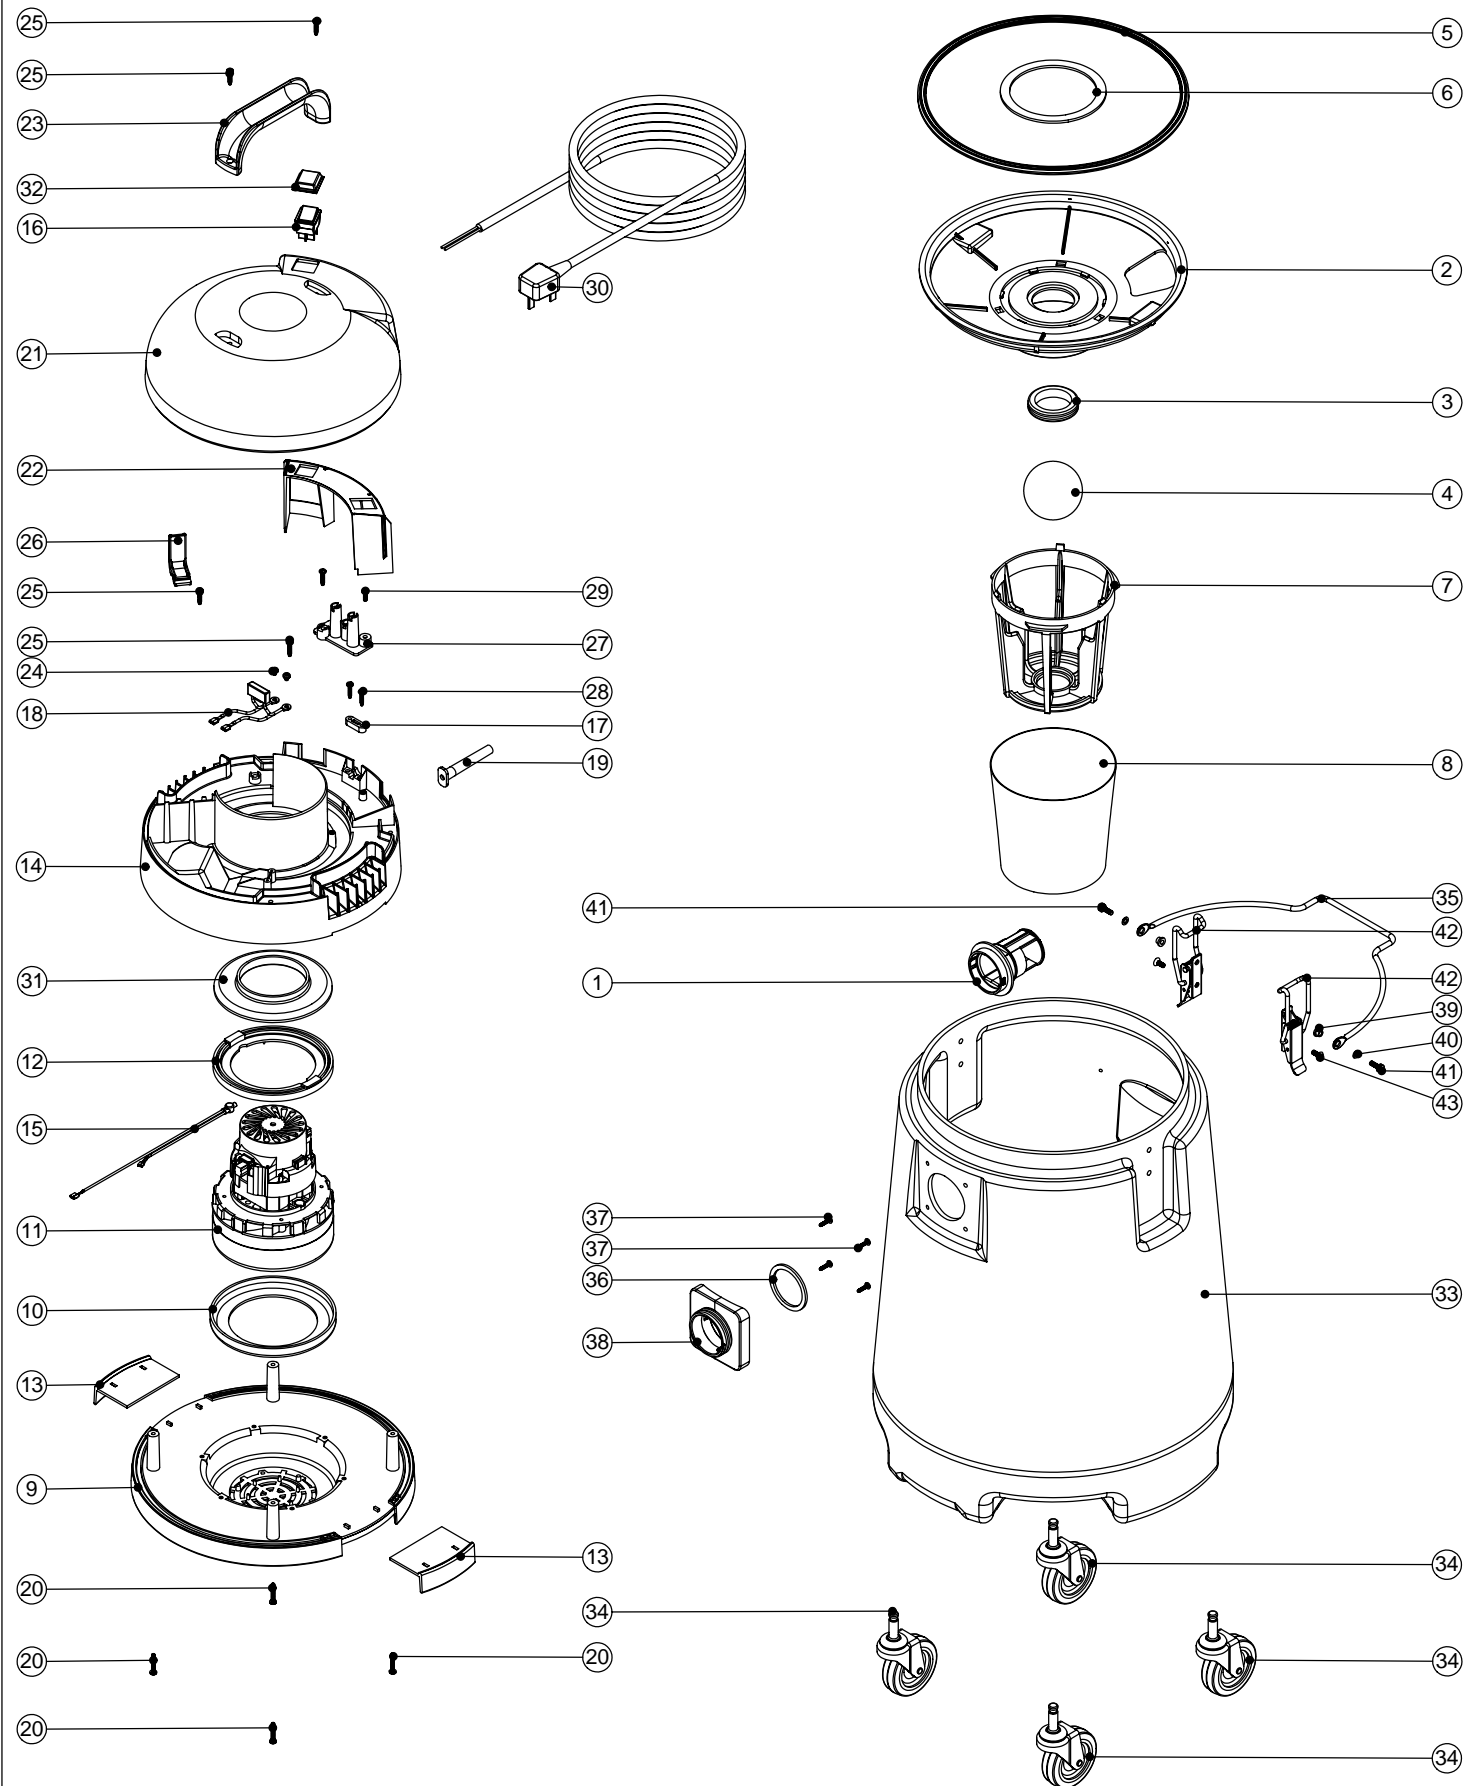

Numatic International Spare Parts

Model No: WV800-2

234368
DRAWING: EXP-0799 ISS:A01
30/06/2005

Numatic International Spare Parts

Model No: WV800-2

POS:	ITEM NO:	DESCRIPTION:	COMMENTS:
1	206493	WET DRY CONNECTOR	
2	225087	FLOAT CAGE SUPPORT	
3	220235	FLOAT GROMMET	
4	206026	POLYPROP BALL	
5	207011	FLOAT CAGE GASKET	
6	225083	FLOAT ASSEMBLY GASKET	
7	225086	FLOAT CAGE	
8	207055	GAUZE FILTER	
9	227921	BOTTOM MOTOR HOUSING	
10	202031	BOTTOM MOTOR GASKET	
11	205411	240V 2 STAGE D.I BYPASS ACUSTEK MOTOR (BL21104)(MARKED 230V)	
	205410	220V 2 STAGE D.I BYPASS ACUSTEK MOTOR (BL21102)(MARKED 230V)	
	205409	120V 2 STAGE D.I BYPASS ACUSTEK MOTOR (BL21101)	
12	227925	TOP MOTOR GASKET	
13	206018	TOGGLE LOCATION MOULDING	
14	325512	TOP MOTOR HOUSING (PRINTED GREY NUMATIC)	
15	230078	240/220V THERMAL OVERLOAD	
16	220843	BLUE ROCKER SWITCH	
17	227008	BLACK CABLE CLAMP	
18	220698	SUPPRESSOR ASSEMBLY	
19	220923	STRESS RELIEF	
20	219369	No8 X 1 INCH LONG POZI PAN STAINLESS STEEL PLASTITE SCREW	
21	227919	SWITCH COVER TOP	
22	227927	SWITCH MOUNTING BRACKET	
23	206451	HANDLE	
24	219090	M4 X 8MM LONG POZI PAN SEMS SCREW	
25	219041	No8 X 3/4 INCH LONG POZI PAN SCREW	
26	227019	CABLE HOOK	
27	220564	TERMINAL BLOCK MOULDING (2 INSERTS)	
28	219107	No6 X 5/8 INCH LONG POZI PAN PLASTITE SCREW	
29	219101	No8 X 1/2 INCH LONG POZI PAN PLASTITE SCREW	
30	236033	10.0M X 1.00MM X 2 CORE CABLE (UK PLUG)	
	236034	10.0M X 1.00MM X 2 CORE CABLE (EURO PLUG)	
	236044	10.0M X 1.00MM X 2 CORE CABLE (AUSTRALIAN PLUG)	
	220462	8.4M X 1.00MM X 2 CORE CABLE (SOUTH AFRICAN PLUG)	
31	227926	AIR SEPERATOR	
32	206573	SWITCH COVER (PLUG HANDLE)	
33	325800	PROCESSED DRUM (NATURAL) (C/W CASTOR & TOGGLE INSERTS)	
	325666	PROCESSED DRUM (LIGHT BLUE) (C/W CASTOR & TOGGLE INSERTS)	
	325738	PROCESSED DRUM FOR LARGE DRAIN HOSE(LIGHT BLUE)	NACECARE
34	204060	3 INCH CASTOR	
35	418738	HANDLE (PAINTED BLACK)	
36	202027	HOSE FLANGE GASKET	
37	219370	No8 X 5/8 INCH LONG PLASTITE STAINLESS STEEL SCREW	
38	270161	FLANGE NECK BAYONET	
39	208025	SPACER BUCKET HANDLE	
40	219003	M5 FORM A STEEL WASHER	
41	219045	M5 X 16MM LONG POZI PAN SEMS SCREW	
42	206135	TOGGLE FASTENER	
43	219330	M5 X 12MM LONG POZI PAN COUNTRSUNK SCREW