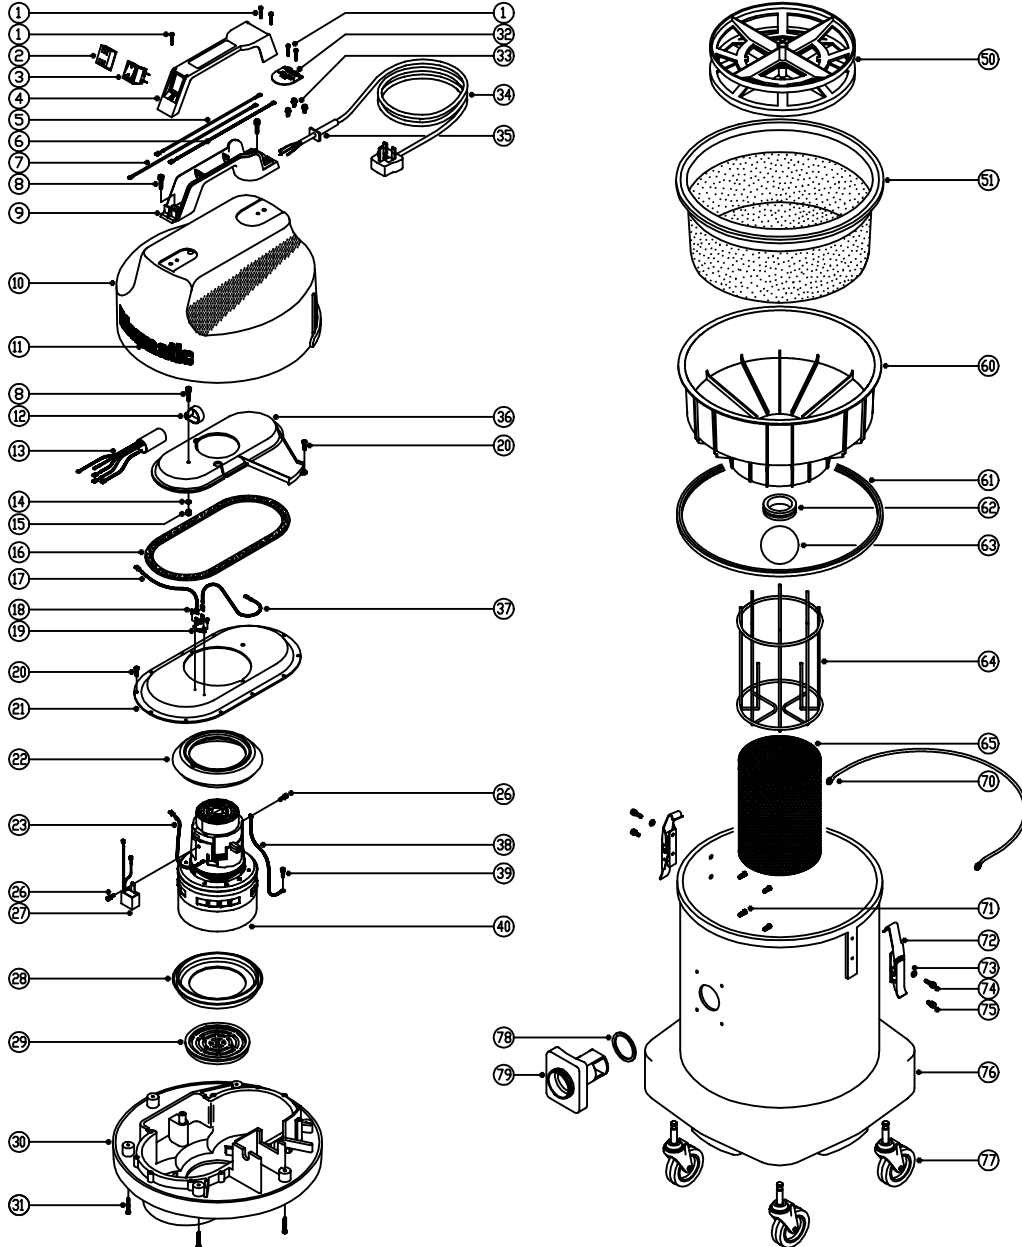

Spare Parts

Model No. WV570

Numatic, International, Chard, Somerset, TA20 2GB. 231859
Tel: 01460 68480 Fax: 01460 68560 DRAWING:EXP371 ISS:02
Sales - Tel: 01460 68600 Fax: 01460 68458 10/02/98