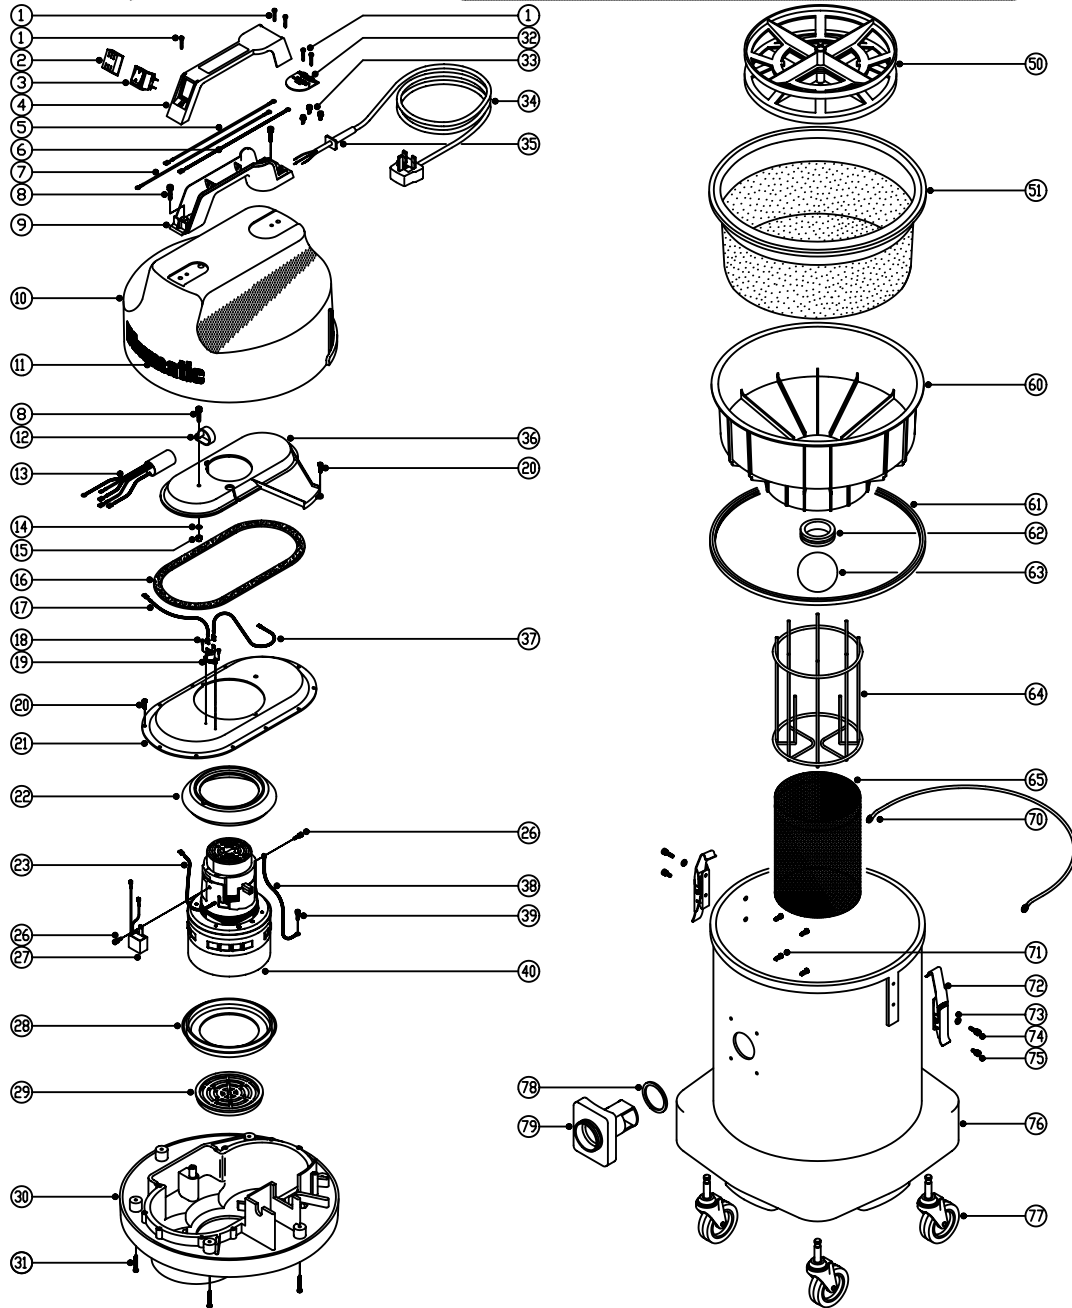

Spare Parts

Model No. WV570

Numatic, International, Chard, Somerset, TA20 2GB. 231859
Tel: 01460 68480 Fax: 01460 68560 DRAWING:EXP371 ISS:A03
Sales - Tel: 01460 68600 Fax: 01460 68458 15/10/99