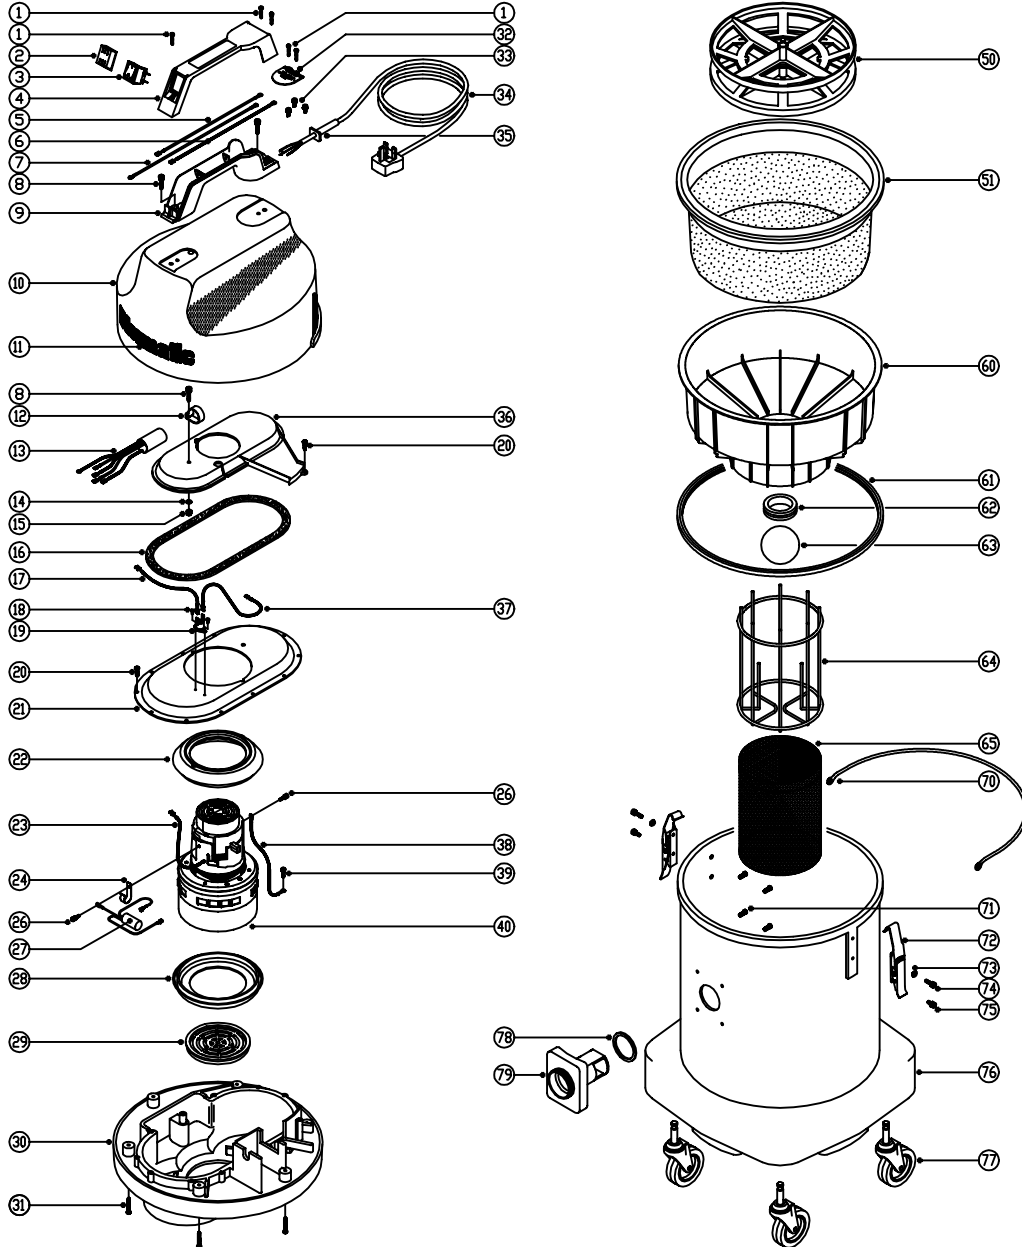

Spare Parts

Model No. WV570

Numatic, International, Chard, Somerset, TA20 2BB. 231859
Tel: 01460 68480 Fax: 01460 68560 DRAWING: EXP371 ISS:01
Sales - Tel: 01460 68600 Fax: 01460 68458 16/12/97