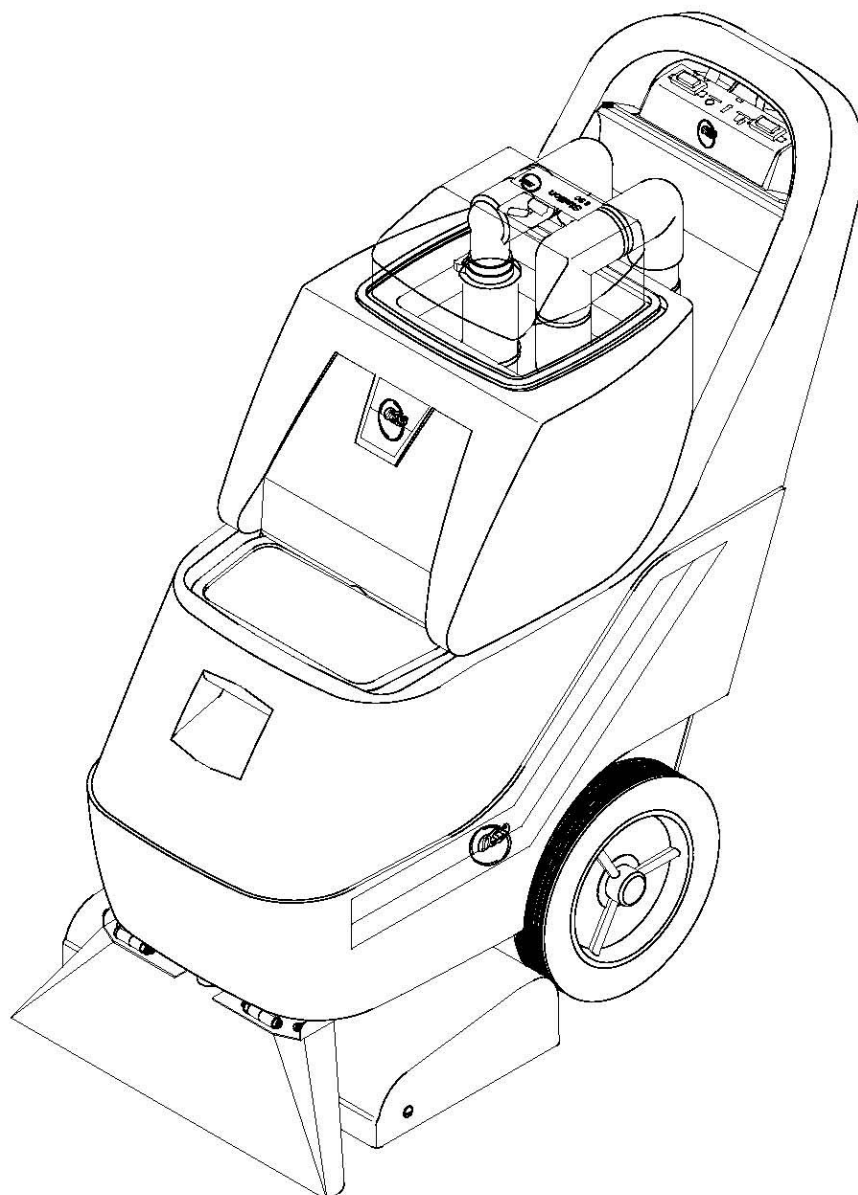

PARTS LIST
STALLION 8 SC

DOME ASSEMBLY

<u>ITEM</u>	<u>PART NO.</u>	<u>PART DESCRIPTION</u>	<u>QTY.</u>
101	4894969	DOME ASSEMBLY - INCLUDES:	1
	4894351	DOME	1
101A	4890121	DOME GASKET	1
101B	4890911	ADAPTOR - 1 1/2 MPT X 1 1/2 MSL	3
101C	4894571	1 1/2" MALE ADAPTER	1
101D	4894802	90° HOSE BARB	1
101E	4894081	CLAMP - HOSE - 1.593" - 1.812"	1
101F	2391541	FLOAT SCREEN ASSEMBLY	1
101G	4890891	ELBOW 1.5 FSL X 1.5 FT	1
101H	4898181	90° ELBOW	2
101I	3890401	DRAIN VALVE GASKET	2
101J	4892781	DEFOAMER LABEL - STALLION LABEL KIT	1
102	4894301	RECOVERY TANK	1
103	4892781	NSS LOGO DECAL - STALLION LABEL KIT	1
104	4892671	HOSE CLAMP - 1 1/16" TO 2"	1
105	4992611	DRAIN HOSE 15"	1
106	9120880	1/4 SPLIT LOCK WASHER - PACK OF 10	1
107	9121210	1/4-20 X 5/8 HEX BOLT - PACK OF 10	1
108	4890033	DRAIN HOSE PLUG	1
109	4892671	HOSE CLAMP - 1 1/16" TO 2"	1
110	4894611	HOSE - VAC	1
111	4892671	HOSE CLAMP - 1 1/16" TO 2"	1
112	4894651	HOSE - VAC NOZZLE	1
113	4892791	IDENTIFIER DECAL - STALLION 8 SC	1