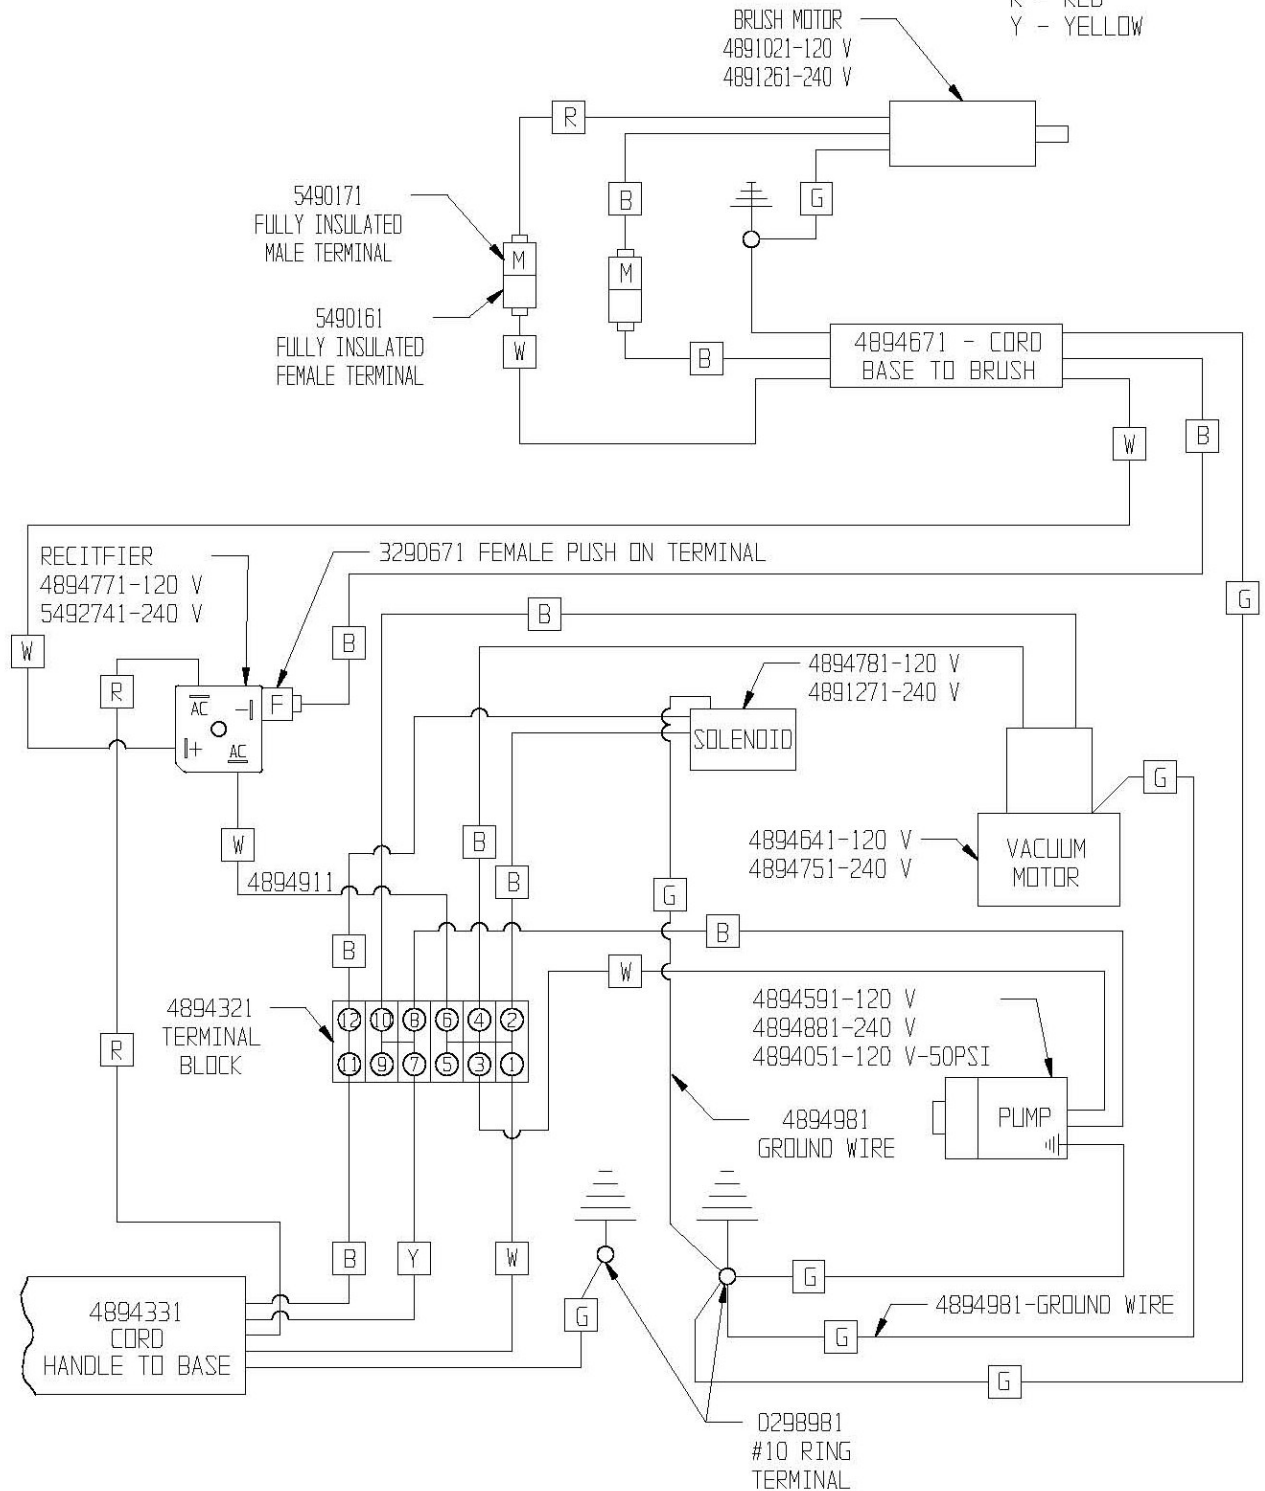

WIRING DIAGRAM - FRAME AND BRUSH HEAD

B - BLACK
W - WHITE
G - GREEN - GROUND
R - RED
Y - YELLOW