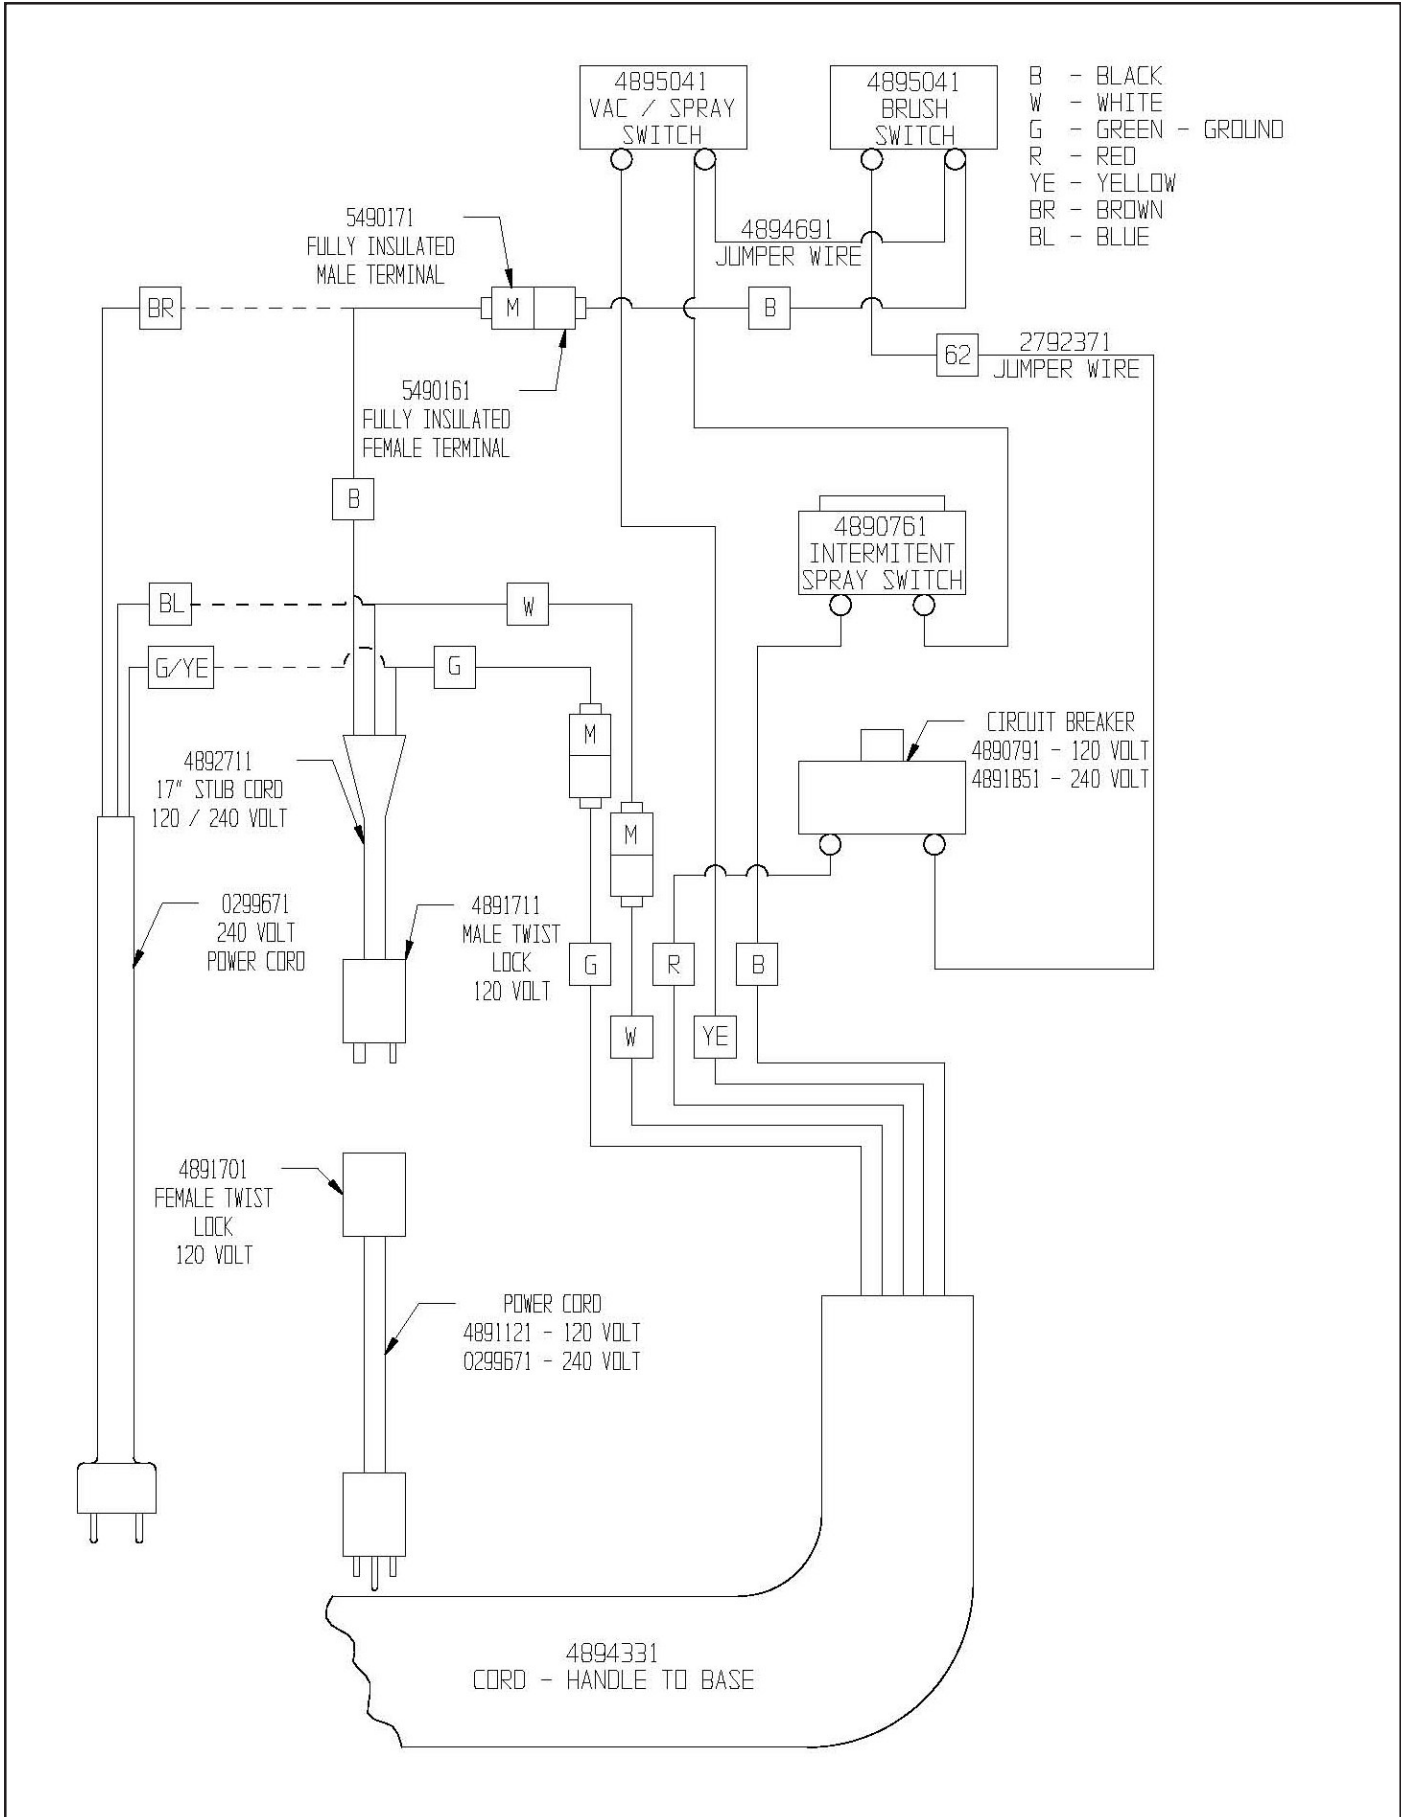

WIRING DIAGRAM - CONTROL HANDLE