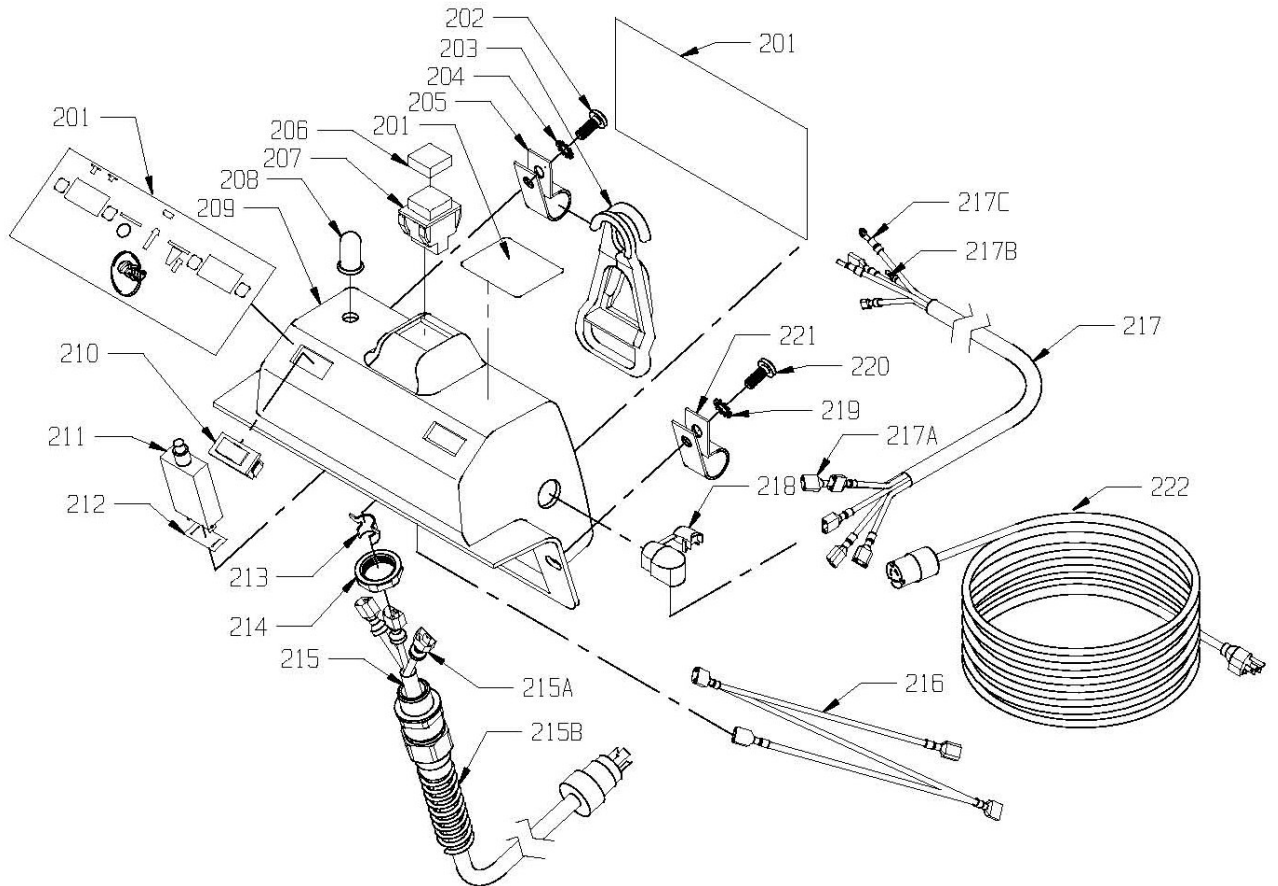

SWITCH BOX ASSEMBLY

ITEM	PART NO.	PART DESCRIPTION	QTY.
201	4892781	STALLION LABEL KIT	1
202	9121040	1/4-20 X 5/8 ROUND HEAD PHILLIPS MACHINE SCREW - PACK OF 5	1
203	3190571	STRAIN RELIEF-TYPE 530	1
204	9120970	1/4 EXTERNAL STAR LOCK WASHER - PACK OF 10	1
205	4890851	CABLE CLAMP,#COV-090 KMC	1
206	4890781	PUSH BUTTON SWITCH BOOT	1
207	4890761	MOMENTARY SWITCH	1
208	4892471	BUTTON SEAL - CIRCUIT BREAKER	1
209	4894701	SWITCH BOX	1
210	4895041	ROCKER SWITCH - INCLUDES BOOT	2
211	4890791	CIRCUIT BREAKER 2 AMP 120 VOLT	1
	4891851	CIRCUIT BREAKER 1 AMP 240 VOLT	1
212	4894951	CIRCUIT BREAKER INSULATOR	1
213	0299661	STRAIN RELIEF CORD CLAMP	1
214	0891131	PLASTIC STRAIN RELIEF NUT	1
215	4892711	17" STUB CORD - INCLUDES:	1
215A	5490171	FULLY INSULATED MALE TERMINAL - 14-16 GAGE	3
215B	0299531	STRAIN RELIEF	1
216	4894691	JUMPER WIRE	1
217	4894331	CORD - HANDLE TO BASE - INCLUDES:	1
217A	5490161	FULLY INSULATED FEMALE TERMINAL - 14-16 GAGE	6
217B	2690571	1/4 INSULATED FEMALE SLIP ON	3
217C	0298981	#10 RING TERMINAL 14-16 GA	1
218	4890821	STRAIN RELIEF	1
219	9120970	1/4 EXTERNAL STAR LOCK WASHER - PACK OF 10	1
220	9121040	1/4-20 X 5/8 ROUND HEAD PHILLIPS MACHINE SCREW - PACK OF 5	1
221	4890851	CABLE CLAMP,#COV-090 KMC	1
222	4891121	POWER CORD - 50 FOOT WITH TWIST LOCK	1
	0299671	SHUKO CORD - 75 FOOT	1