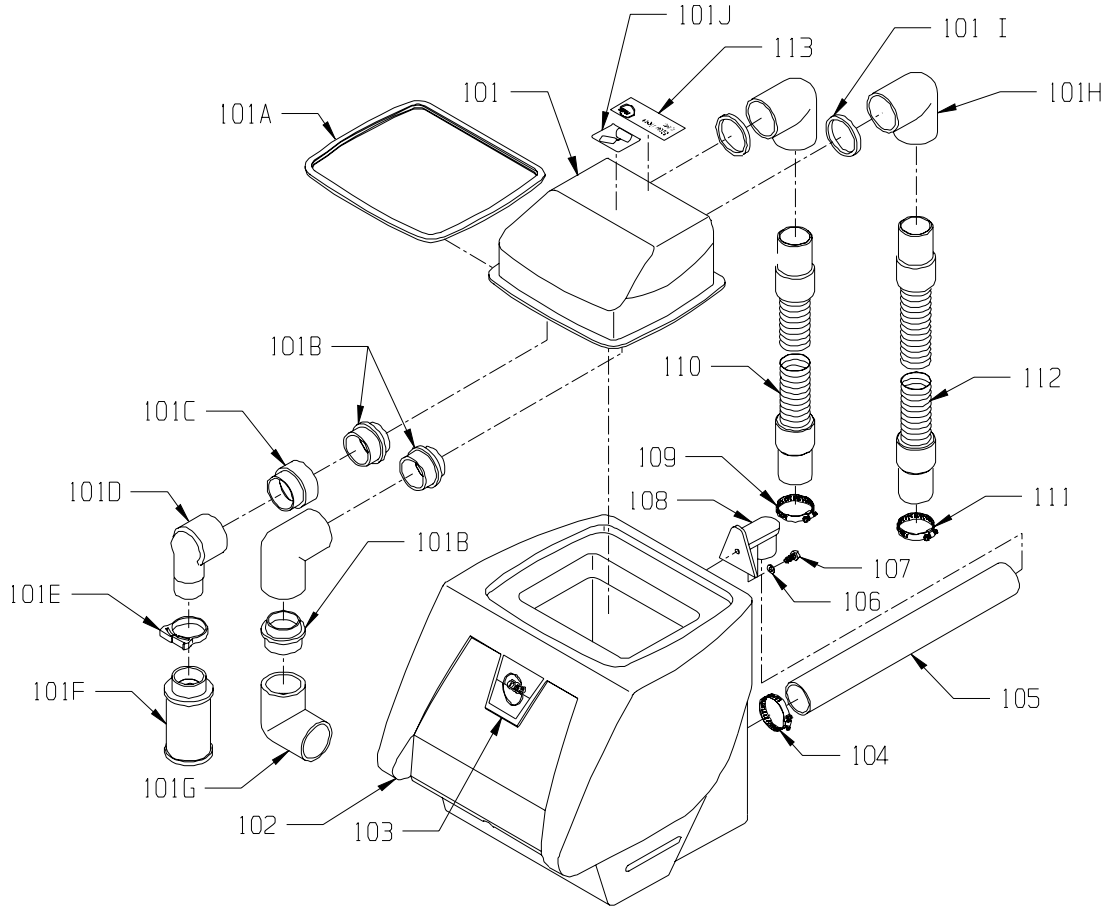

PARTS LIST
STALLION 8 SC

DOME ASSEMBLY

<u>ITEM</u>	<u>PART NO.</u>	<u>PART DESCRIPTION</u>	<u>QTY.</u>
101	4894969	DOME ASSEMBLY - INCLUDES:	1
	4894351	DOME	1
101A	4890121	DOME GASKET	1
101B	4890911	ADAPTOR - 1 1/2 MPT X 1 1/2 MSL	3
101C	4894571	1 1/2" MALE ADAPTER	1
101D	4894802	90° HOSE BARB	1
101E	4894081	CLAMP - HOSE - 1.593" - 1.812"	1
101F	2391541	FLOAT SCREEN ASSEMBLY	1
101G	4890891	ELBOW 1.5 FSL X 1.5 FT	1
101H	4898181	90° ELBOW	2
101I	3890401	DRAIN VALVE GASKET	2
101J	4892781	DEFOAMER LABEL - STALLION LABEL KIT	1
102	4894301	RECOVERY TANK	1
103	4892781	NSS LOGO DECAL - STALLION LABEL KIT	1
104	4892671	HOSE CLAMP - 1 1/16" TO 2"	1
105	4992611	DRAIN HOSE 15"	1
106	9120880	1/4 SPLIT LOCK WASHER - PACK OF 10	1
107	9121210	1/4-20 X 5/8 HEX BOLT - PACK OF 10	1
108	4890033	DRAIN HOSE PLUG	1
109	4892671	HOSE CLAMP - 1 1/16" TO 2"	1
110	4894611	HOSE - VAC	1
111	4892671	HOSE CLAMP - 1 1/16" TO 2"	1
112	4894651	HOSE - VAC NOZZLE	1
113	4892791	IDENTIFIER DECAL - STALLION 8 SC	1