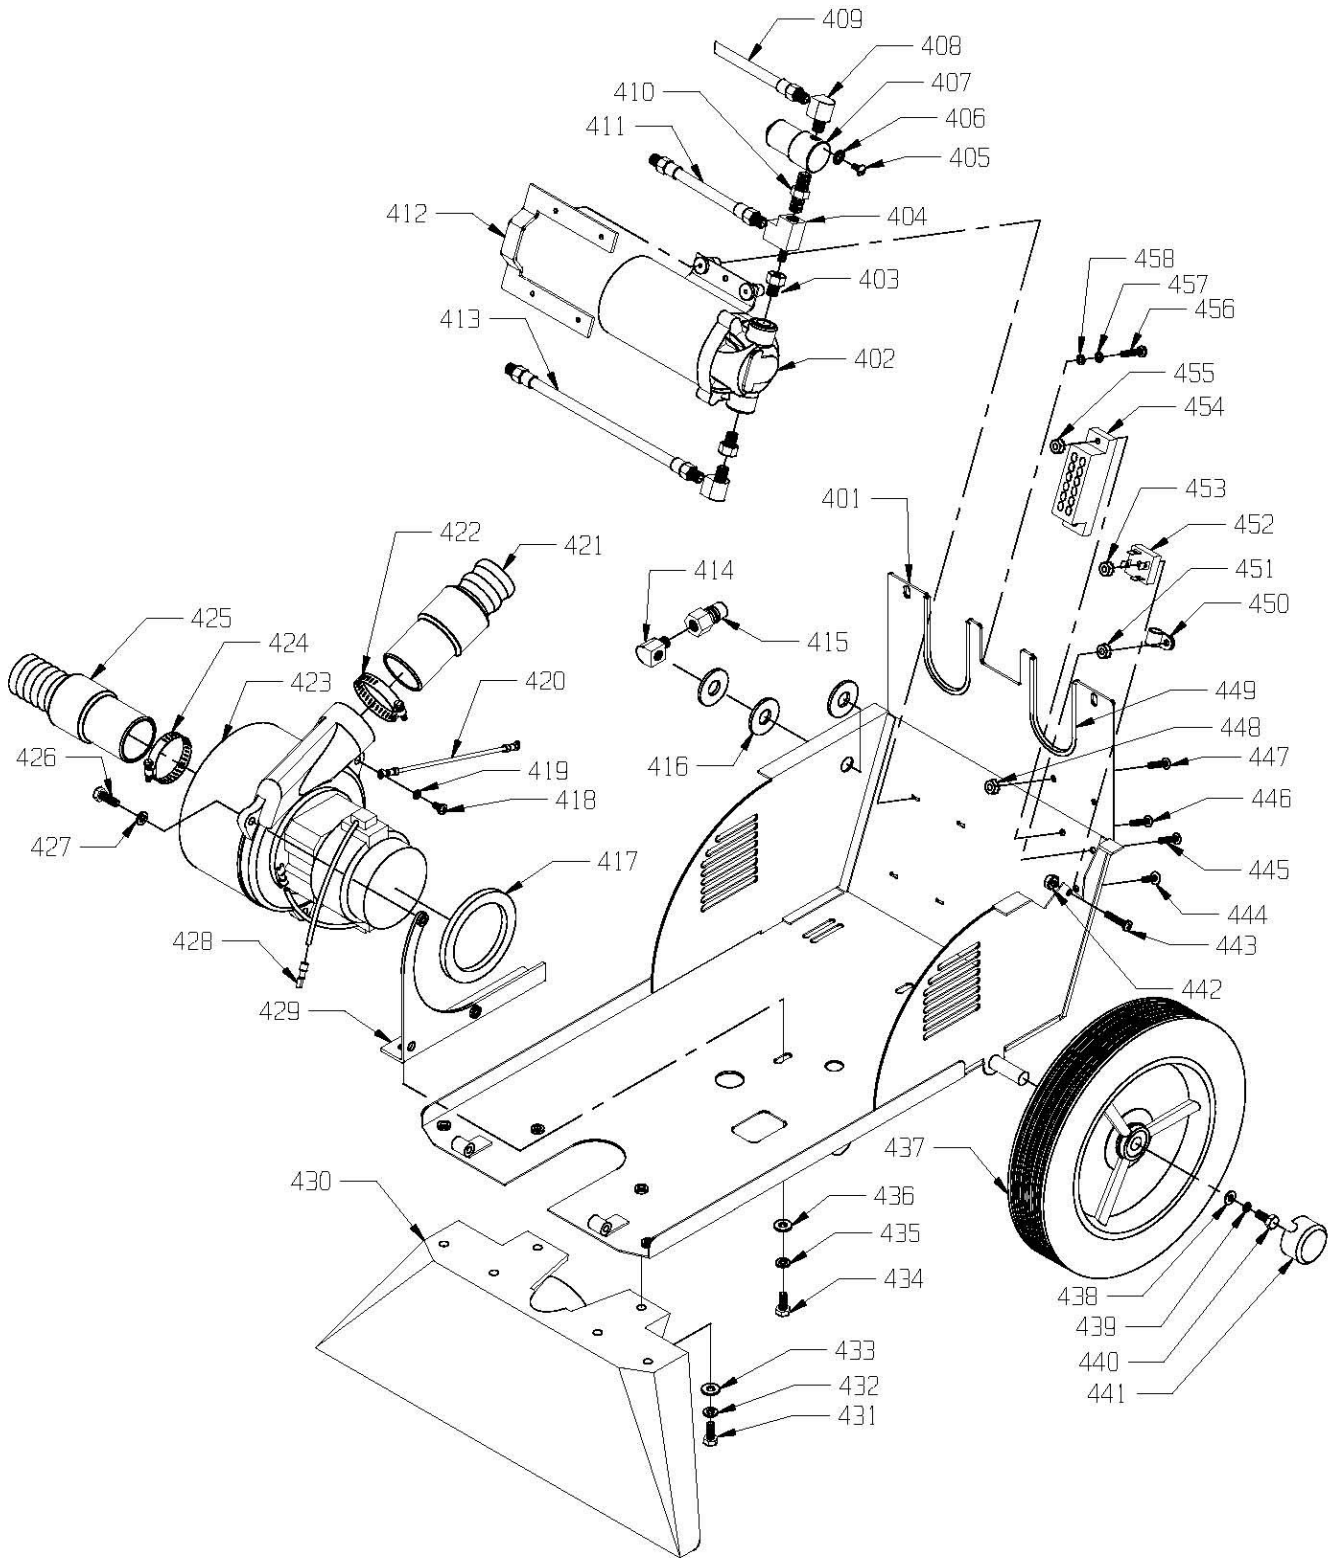

FRAME ASSEMBLY

453	9120360	10-24 HEX NUT WITH STAR LOCK WASHER - PACK OF 10	1
454	4894321	TERMINAL BLOCK	1
455	9120190	8-32 HEX NUT WITH STAR LOCK WASHER - PACK OF 10	2
456	9120450	10-24 X 1 ROUND HEAD PHILLIPS MACHINE SCREW - PACK OF 10	4
457	9120320	#10 SPLIT LOCK WASHER - PACK OF 10	4
458	9120370	7/32 I.D. X 1/2 O.D. X .032/.065 THICK FLAT WASHER (#10) - PACK OF 10	4