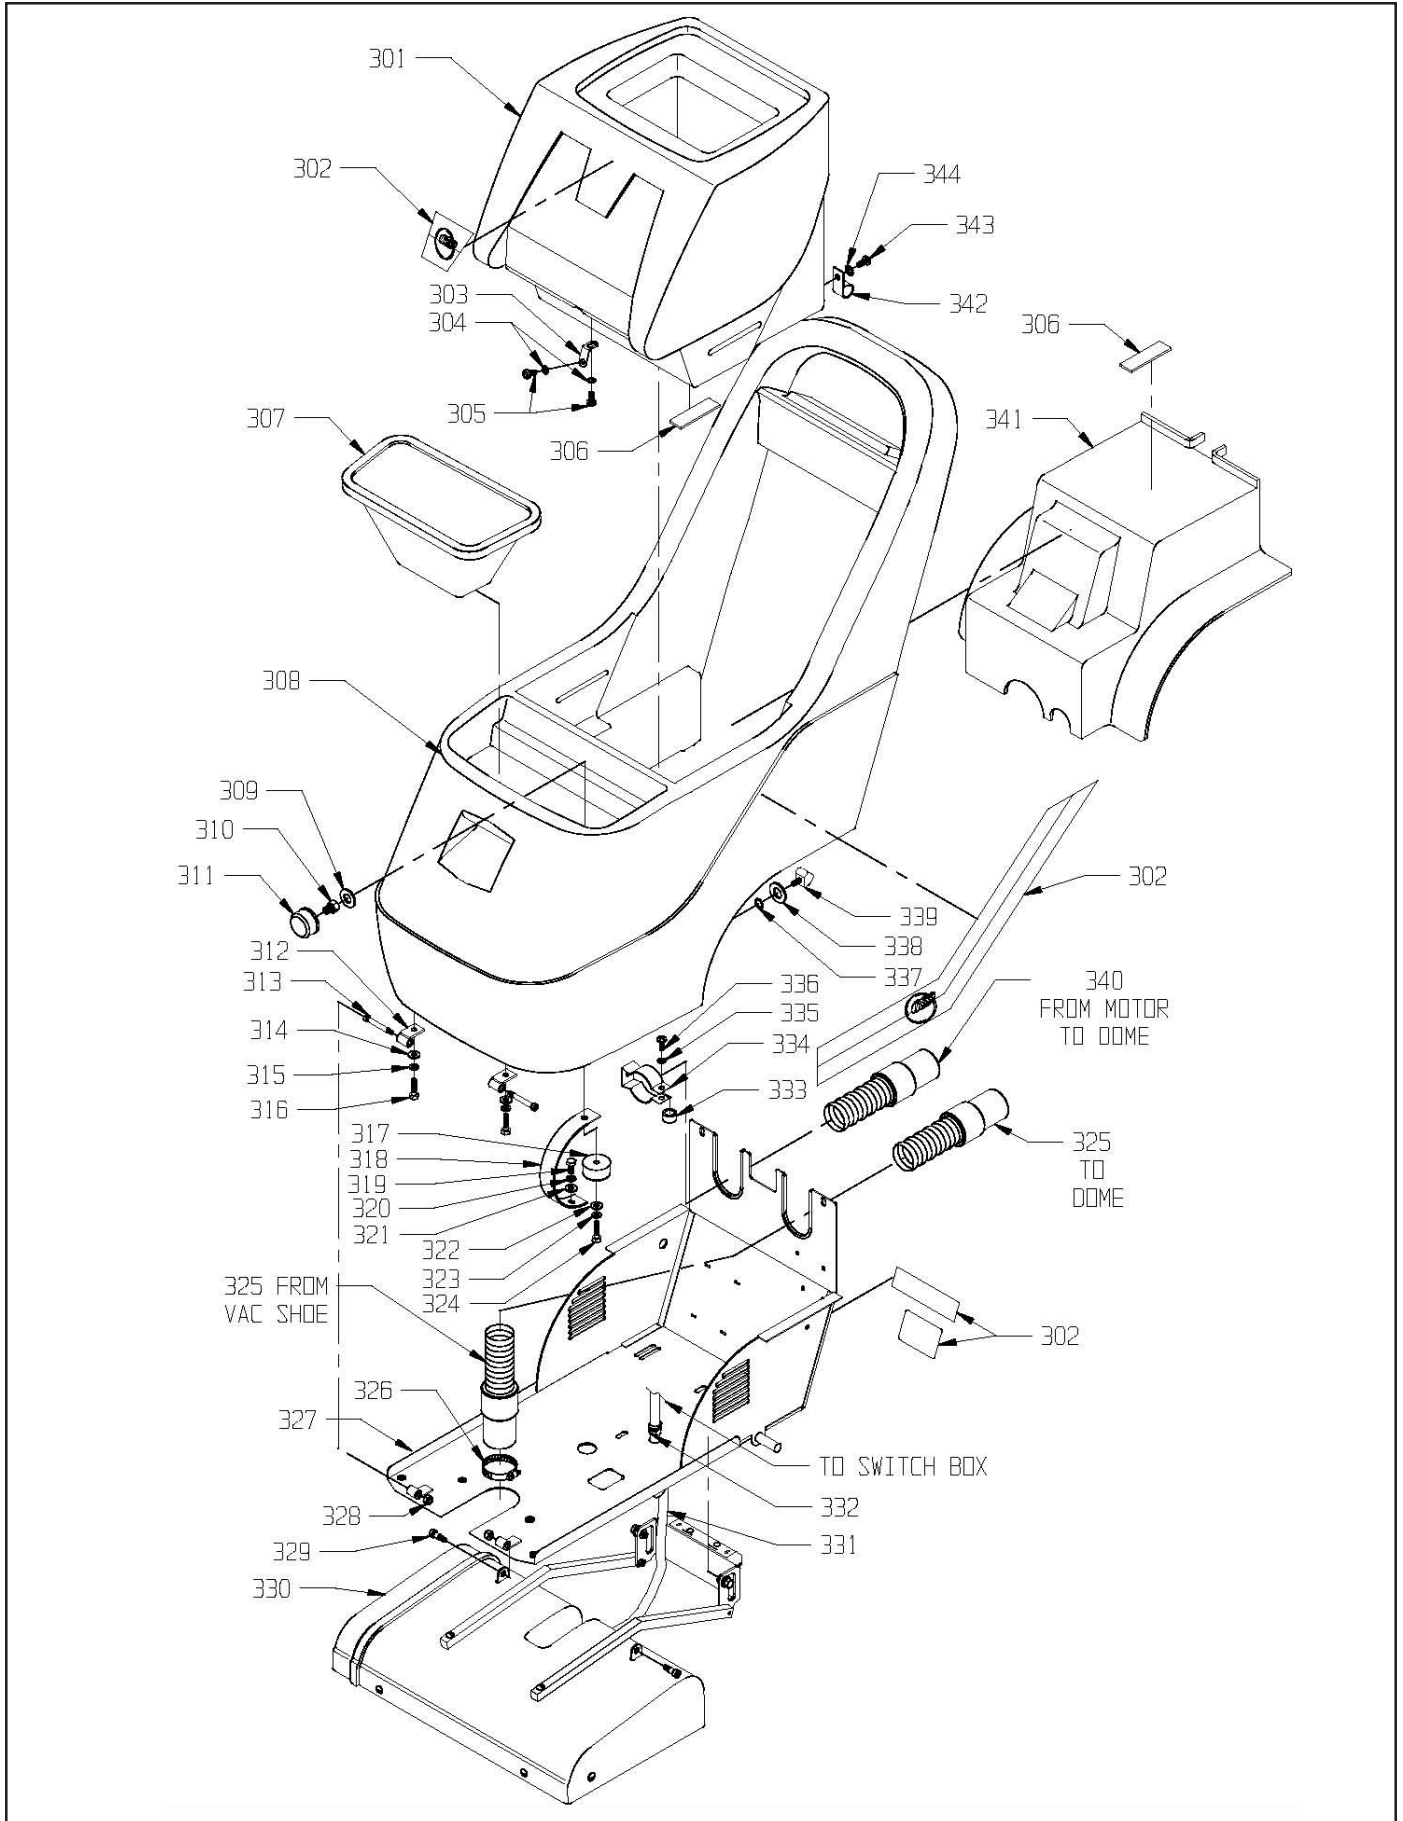

RECOVERY / SOLUTION TANK ASSEMBLY

ITEM	PART NO.	PART DESCRIPTION	QTY.
301	4894301	RECOVERY TANK	1
302	4892781	STALLION LABEL KIT	1
303	4894733	BRACKET - RECOVERY TANK HOLD DOWN	1
304	9120970	1/4 EXTERNAL STAR LOCK WASHER - PK =10	2
305	9121040	1/4-20 X 5/8 ROUND HEAD PHILLIPS MACHINE SCREW - PK =5	2
306	9997550	VELCRO HOOK	0.25
	9997560	VELCRO LOOP	0.25
307	4890209	FILTER SCREEN ASSEMBLY - INCLUDES:	1
	4891311	FILTER SCREEN BAG	1
307A	4891321	BAG RING	1
308	4890011	SOLUTION TANK	1
309	9122465	.156 I.D. X .813 O.D. X .027/.030 THICK FLAT WASHER - PK =2	1
310	4890211	BUSHING - BRASS 1/4F- 3/8 M-NPT	1
311	4890191	FILTER	1
312	4894213	TANK HINGE	2
313	9121047	1/4 DIAMETER X 1 1/2 LONG SOCKET HEAD SHOULDER BOLT (10-24) - PK =10	2
314	9120930	9/32 I.D. X 5/8 O.D. X .051/.080 THICK FLAT WASHER (1/4) - PK =10	2
315	9120880	1/4 SPLIT LOCK WASHER - PK =10	2
316	9121250	1/4-20 X 3/4 HEX BOLT - PK =10	2
317	4894461	RUBBER STOP	2
318	4894541	TANK SUPPORT STRAP	1
319	9121210	1/4-20 X 5/8 HEX BOLT - PK =10	1
320	9120880	1/4 SPLIT LOCK WASHER - PK =10	1
321	9120930	9/32 I.D. X 5/8 O.D. X .051/.080 THICK FLAT WASHER (1/4) - PK =10	1
322	9120930	9/32 I.D. X 5/8 O.D. X .051/.080 THICK FLAT WASHER (1/4) - PK =10	1
323	9120880	1/4 SPLIT LOCK WASHER - PK =10	2
324	9121270	1/4-20 X 1 HEX BOLT - PK =10	2
325	4894651	HOSE - VAC NOZZLE	2
326	4892671	HOSE CLAMP - 1 1/16" TO 2"	1
327	4894171	BASE ASSEMBLY	1
328	9120350	10-24 HEX NUT WITH NY-LOCK INSERT - PK =10	2
329	9121550	5/16 DIAMETER X 3/8 LONG SOCKET HEAD SHOULDER BOLT (1/4-20) PK =1	2
330	4894729	HOUSING - BRUSH ASSEMBLY 120 VOLT	1
	4894859	HOUSING - BRUSH ASSEMBLY 240 VOLT	1
331	4894671	CORD - BRUSH MOTOR - INCLUDES:	1
332	4891071	STRAIN RELIEF,#SR6N34,HEYCO	1
333	4492791	BUSHING - PIVOT	1
334	4892681	HOSE RETAINING RING	1
335	9120970	1/4 EXTERNAL STAR LOCK WASHER - PK =10	1
336	9121270	1/4-20 X 1 HEX BOLT - PK =10	1
337	4890221	1/2" "O"RING	1
338	9122468	.562 I.D. X 1.25 O.D. X .072 THICK WASHER - PK =1	1
339	2795861	BRASS ELBOW - 45° X 1/4" NPT	1
340	4894611	HOSE - VAC	1
341	4894151	DRIP COVER	1
342	4890851	CABLE CLAMP,#COV-090 KMC	1
343	9121040	1/4-20 X 5/8 ROUND HEAD PHILLIPS MACHINE SCREW - PK =5	2
344	9120970	1/4 EXTERNAL STAR LOCK WASHER - PK =10	2

RECOVERY / SOLUTION TANK ASSEMBLY