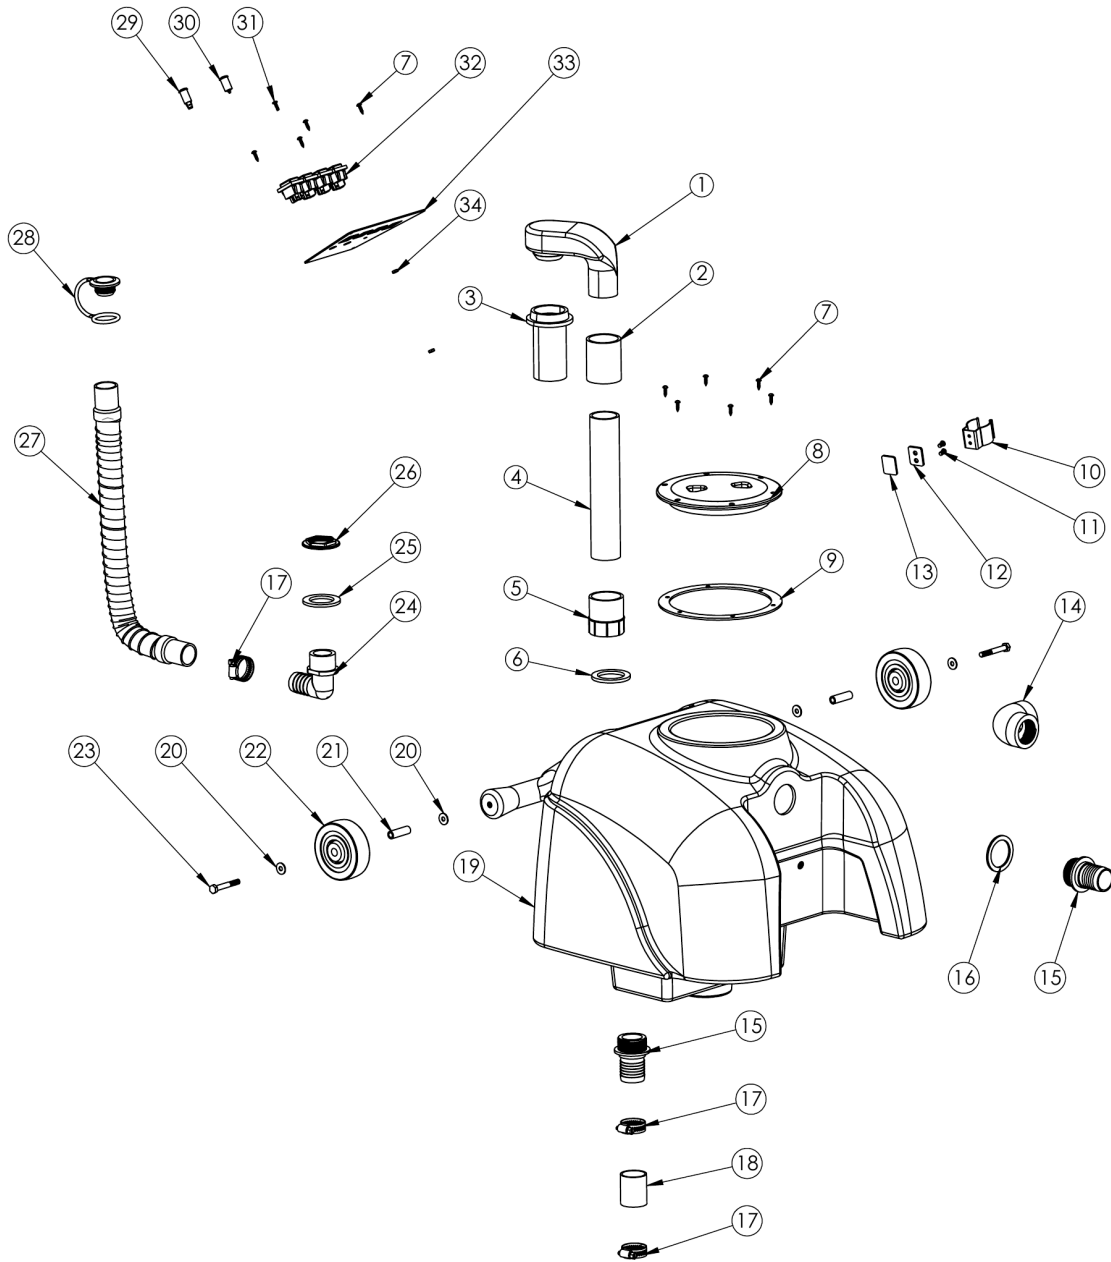

Recovery Tank

Rendered by LeadVenture, Inc.

Recovery Tank

Ref Number	Part Number	Part Description	Context Notes	Quantity
1	PX33	Vacuum Tube		1
2	72615A	Coupling PVC 1-1/2" Slip x 1-1/2" Slip		1
3	PX31	Float Cage w/Heavy Ball		1
4	X9154	PVC Pipe 1-1/2" x 9-1/2"		1
5	PX63	Plastic Coupling 1-1/2" Slip x 1-1/2" FPT		1
6	PX14	Gasket		1
7	72387A	Screw #8 x 5/8"		10
8	PX103	6" Clear Lid w/Black Ring		1
9	PX103G	6" Lid Gasket		1
10	72173A	Spring Clip		1
11	7BH004	Screw 10-32 x 3/8"		2
12	72175A	Nut Plate Gasket		1
13	72170A	Nut Plate		1
14	PX11A	Plastic Elbow Fitting 90° 1-1/2" FPT x 1-1/2" Slip		1
15	PX25	Plastic Bulkhead Fitting 1-1/2" MPT x 1-1/2" HB		2
16	PX14A	Dump Valve Gasket		1
17	7DL005	Hose Clamp		3
18	72656A	Hose 1-1/2"		1
19	X9113H-BK	Recovery Tank		1
20	X8235	Washer		4
21	72486A	Spacer		2
22	X8025	Wheel 4" x 1-1/4"		2
23	72645A	Bolt 5/16-18 x 2-1/4"		2
24	7GR016	Nylon Elbow 1-1/4" HB x 1-1/4" MPT		1