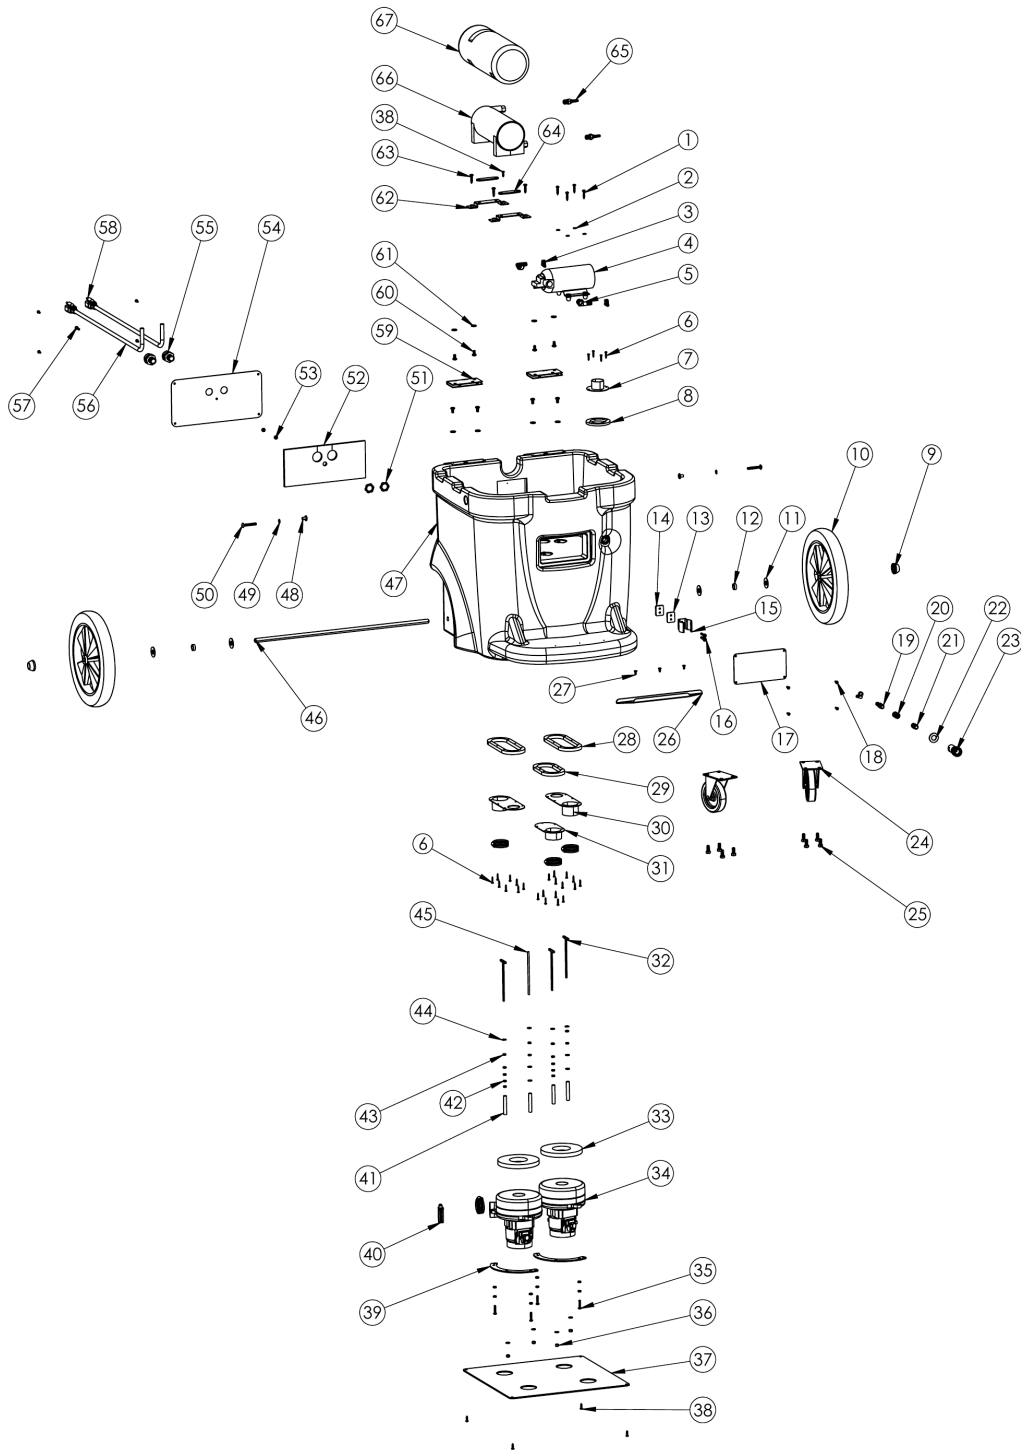

Base

Rendered by LeadVenture, Inc.

Base

Ref Number	Part Number	Part Description	Context Notes	Quantity
1	71644A	Screw #10 x 1"		4
2	X8225	Washer		4
3	7DL003	Hose Clamp		3
4	AQ120	Pump 120 PSI		1
5	PX15	Nylon Elbow Fitting 90° 3/8" NPT x 3/8" HB		2
6	7CW002	Screw #6 x 3/4"		26
7	72625A	Vacuum Manifold Cover		1
8	72642A	Vacuum Manifold Gasket		1
9	7GL002	Push Nut		2
10	X9066	Wheel 12" x 1-3/4"		2
11	7CM007	Washer		4
12	72635A	Spacer		2
13	72668A	Spring Clip Shim		1
14	72669A	Spring Clip Pad		1
15	72173A	Spring Clip		1
16	X9098	Screw #10 x 1"		2
17	X9157	Pressure Regulator Plate Cover		1
18	72387A	Screw #8 x 5/8"		8
19	PX85	Hose Barb 1/4" Barb x 3/8" MPT		1
20	7DA002	Coupling 1/4" FPT		1
21	7CX002	Nipple Hex 1/4" MPT		1
22	X8239	Washer		1
23	PX6	QD Coupler 1/4"F X 1/4" FPT		1
24	PX65	4" Caster Wheel		2
25	7DT001	Bolt 5/16-18 x 5/8"		8
26	72661A	Wand Holder		1