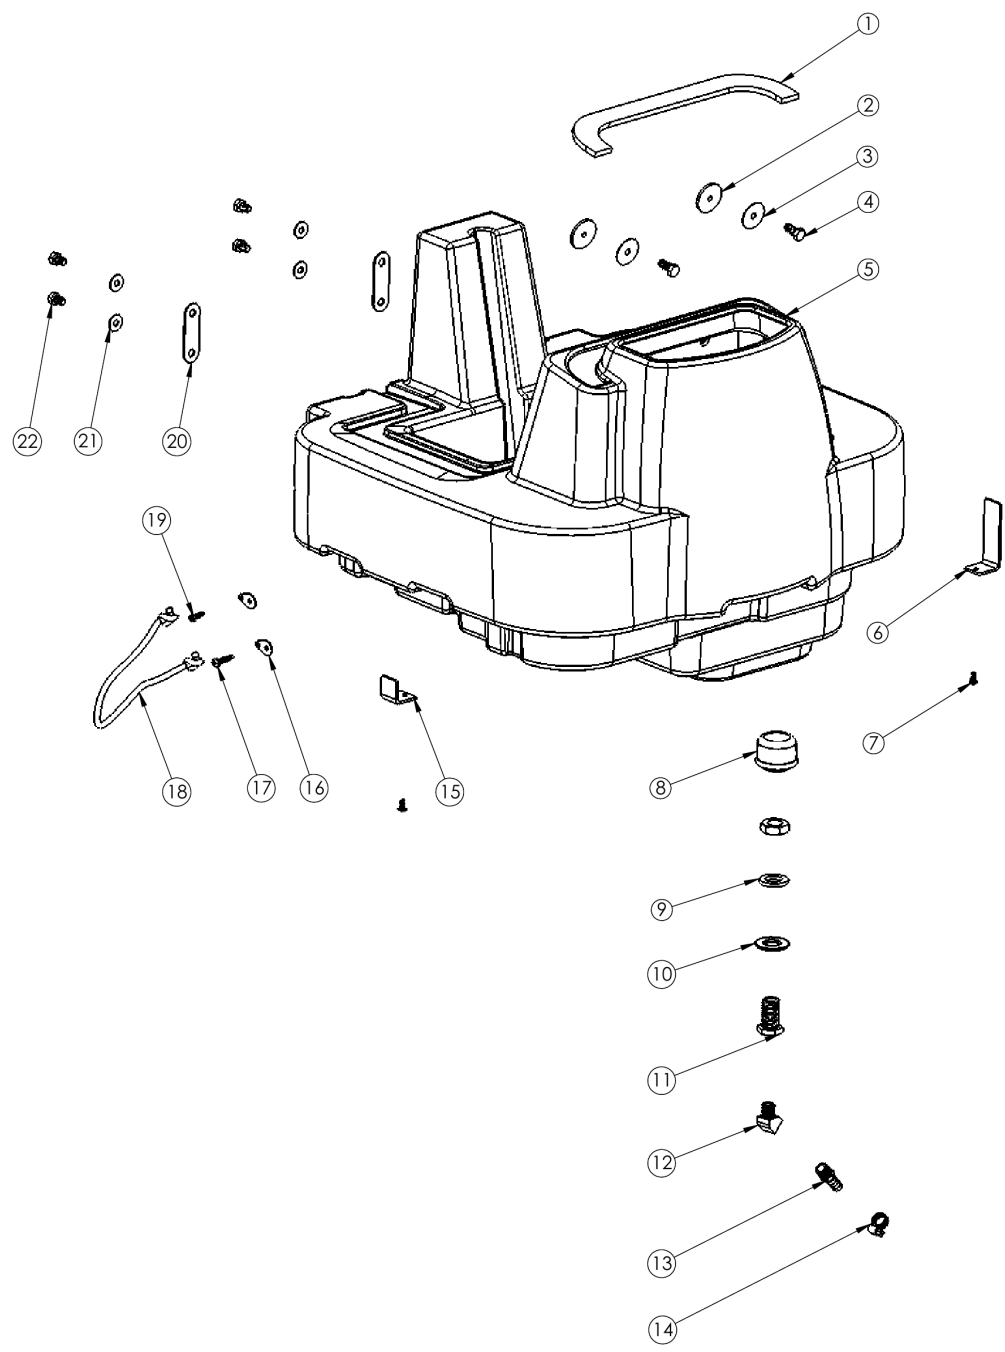

Solution Tank

Rendered by LeadVenture, Inc.

Solution Tank

Ref Number	Part Number	Part Description	Context Notes	Quantity
1	X9149	Gasket		1
2	18644	Washer		2
3	X9689	Fender Washer		2
4	7DT001	Bolt 5/16-18 x 5/8"		2
5	X9112	Solution Tank		1
6	X9155	Bucket		1
7	7DM004	Screw 8-32 x 3/8"		2
8	X9294	Filter		1
9	PX48G	Fiber Gasket		1
10	72274A	Neoprene Washer		1
11	PX48	Brass Bulkhead Fitting 3/4"		1
12	PX17	Brass Street Elbow 45° 1/4" MPT x 1/4" FPT		1
13	PX85	Hose Barb 1/4" Barb x 3/8" MPT		1
14	7DL003	Hose Clamp		1
15	X9156	Bracket		1
16	X9069	End Loop w/2 Holes		2
17	71644A	Screw #10 x 1"		1
18	72660A	Rope		12
19	72388A	Screw #10 x 5/8"		1
20	X9140	Plate		2
21	X8235	Washer		4
22	7CP002	Bolt 5/16-18 x 1/2"		4