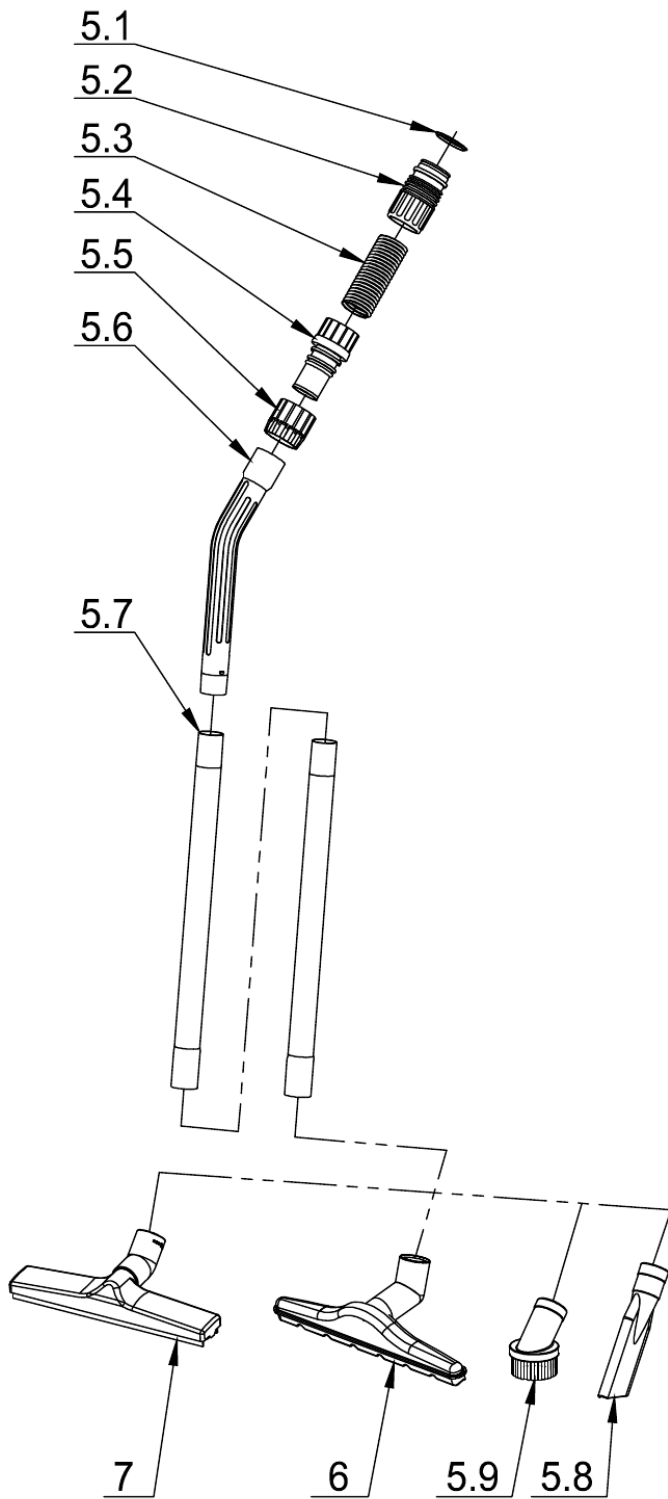

Hose and Accessories

Rendered by LeadVenture, Inc.

Hose and Accessories

Ref Number	Part Number	Part Description	Context Notes	Quantity
5.1	WD23	Gasket		1
5.2	WD24	Hose Connector		1
5.3	WD25	Hose Ass'y From 5-1 ~ 5-6		1
5.4	WD26	Connector		1
5.5	WD27	Wand Holder		1
5.6	WD28	Bend Connector		1
5.7	WD29	Wand Extension		2
5.8	WD32	Crevice Tool		1
5.9	WD33	Dust Brush		1
6	WD30A	Squeegee Tool 16" x 1-1/2"		1
7	WD31	Brush Nozzle Assembly		1
Not Shown	155PB	Paper Vacuum Bag		1