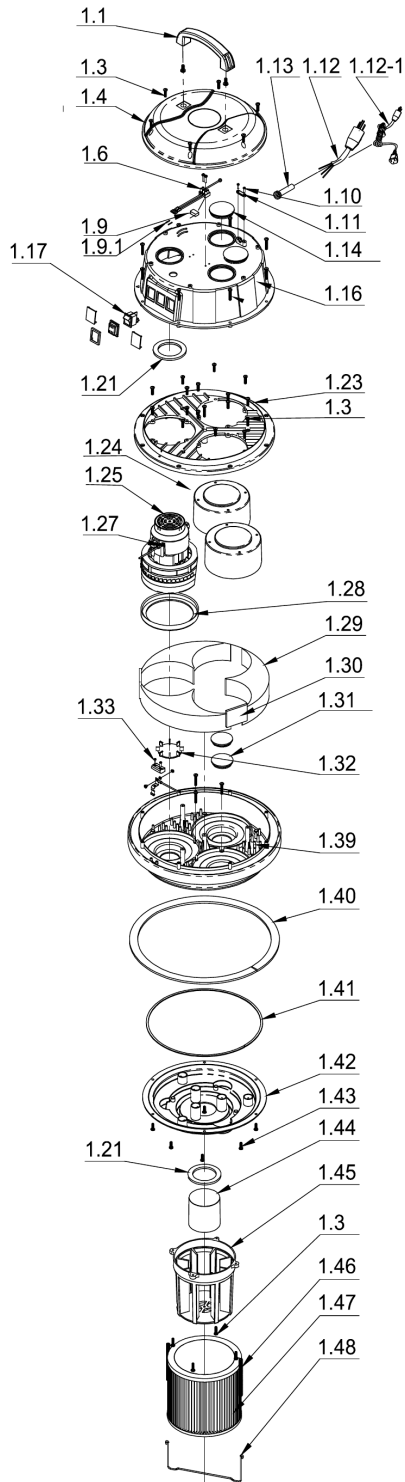

Head Assembly

Rendered by LeadVenture, Inc.

Head Assembly

Ref Number	Part Number	Part Description	Context Notes	Quantity
	WD185	Complete Head Assembly		1
1.1	WD20A	Head Handle		1
1.3	3238DS-08	Screw M5 x 20		25
1.4	WD65	Top Cover		1
1.6	WD207	Terminal Block		1
1.9	3215BE-01	Capacitor 0.1 uf		1
1.9.1	KK-01	Sleeve		2
1.10	3208DS-07	Screw M3.5 x 12		2
1.11	WD17	Wire Plate		1
1.12	WD66C	Pigtail Cord 24" x 14/3		1
1.12.1	WD66	Cord 30' x 16/3 SJTW		1
1.13	WD34	Cord Protector		1
1.14	WD83	Block		2
1.16	WD16	Middle Housing		1
1.17	WD67	ON/OFF Rocker Switch		1
1.21	WD53	Gasket		2
1.23	WD143	Drain Hose Assembly		1
1.24	WD248	Blocker		2
1.25	WD15	Vacuum Motor		1
1.27	WD15CB	Carbon Brushes (WD15)		2
1.28	WD68	Gasket		1
1.29	WD70	Foam Gasket		3
1.30	WD69	Foam Sponge Gasket		1
1.31	WD82	Block		2
1.32	WD85	Stopper Plate		1
1.33	3200DS-02	Screw M3 x 8		2