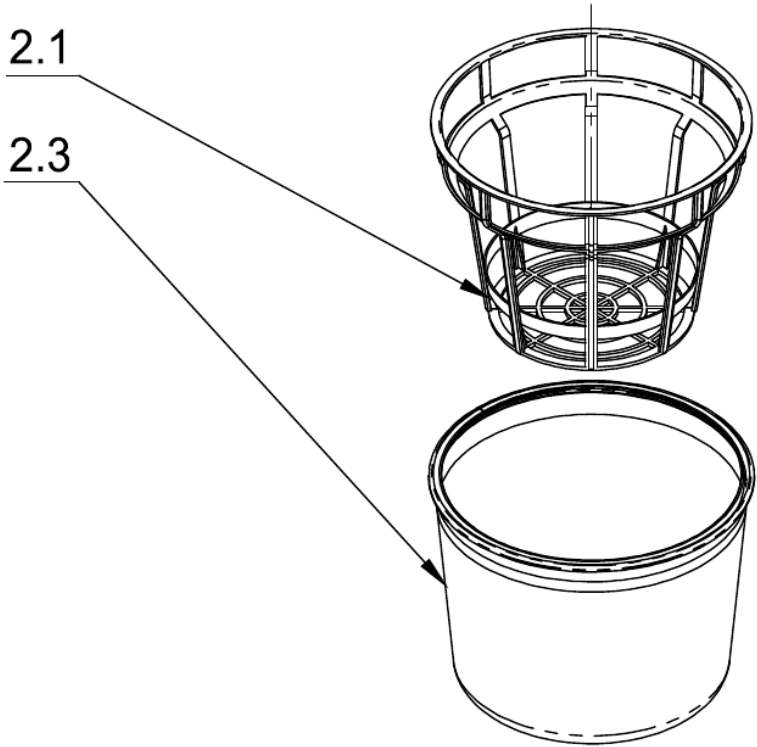

Filter Assembly

Rendered by LeadVenture, Inc.

Filter Assembly

Ref Number	Part Number	Part Description	Context Notes	Quantity
2.1	WD7	Filter Frame		1
2.3	WD3	Cloth Filter w/Gasket		1