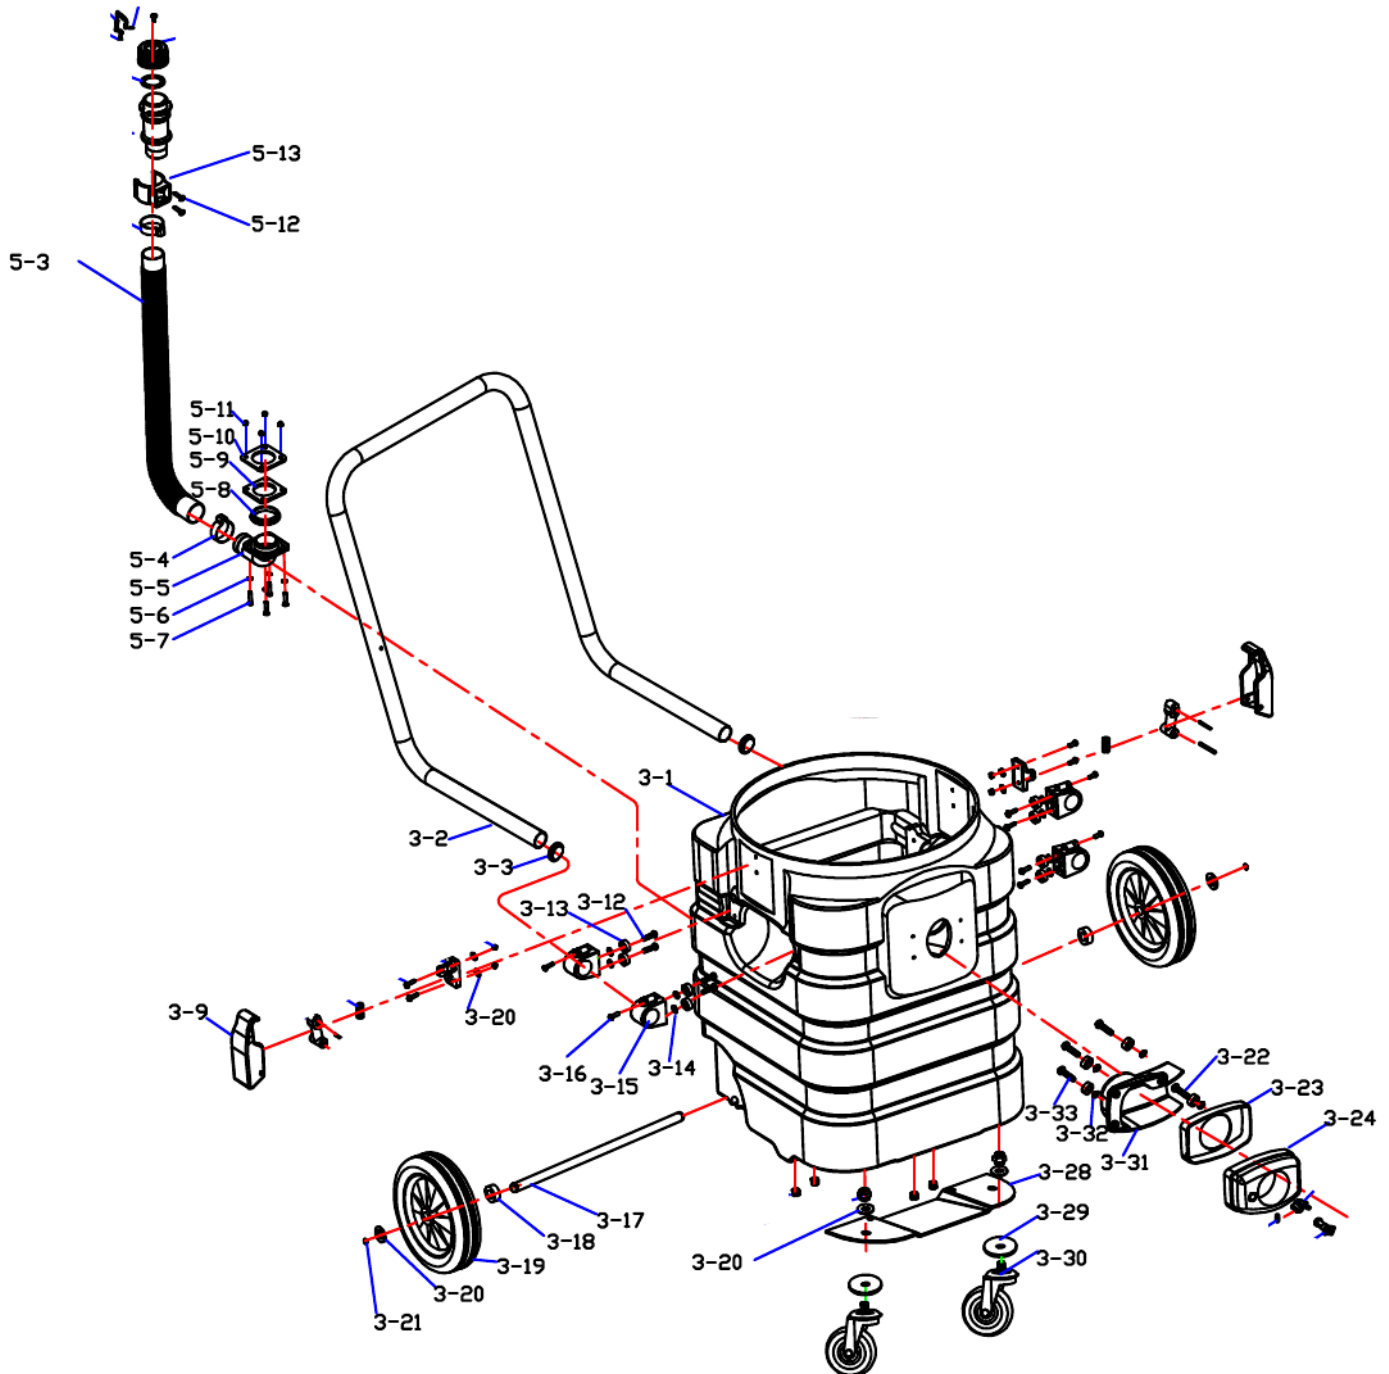

Tank Assembly

Rendered by LeadVenture, Inc.

Tank Assembly

Ref Number	Part Number	Part Description	Context Notes	Quantity
3-1	WD120A	Plastic Tank Assembly		1
3-2	WD132	Handle		1
3-3	WD133	Plug		2
3-9	WD43	Complete Clamp Assembly		2
3-12	3238DS-07	Screw M4 x 18		8
3-13	WD77	Spacer		12
3-14	WD76	Rubber Washer		12
3-15	WD72	Holder		4
3-16	3285DS-05	Screw M4 x 16 SS		4
3-17	WD125	Rear Wheel Shaft		1
3-18	WD136	Bushing		2
3-19	WD124M	Rear Wheel		2
3-20	WD229	Washer		8
3-21	WD126	E-Ring		2
3-22	3238DS-06	Screw M5 x 25		1
3-23	WD50	Rubber Gasket		1
3-24	WD45-KIT	Vacuum Hose Coupler Kit		1
3-28	WD167	Caster Wheel Mounting Bracket		1
3-29	WD256	Washer		2
3-30	WD123M	Front Caster		2
3-31	3239AA-27	Deflector		1
3-32	WD76	Rubber Washer		4
	WD77	Spacer		4
3-33	3527DS-10	Screw M5 x 30		3
5-3	WD143	Drain Hose Assembly		1
5-4	WD190	Hose Clamp		1
5-5	WD141	Elbow Connector		1
5-6	3238DW-02	Washer		4
5-7	3527DS-11	Screw M4 x 26		4