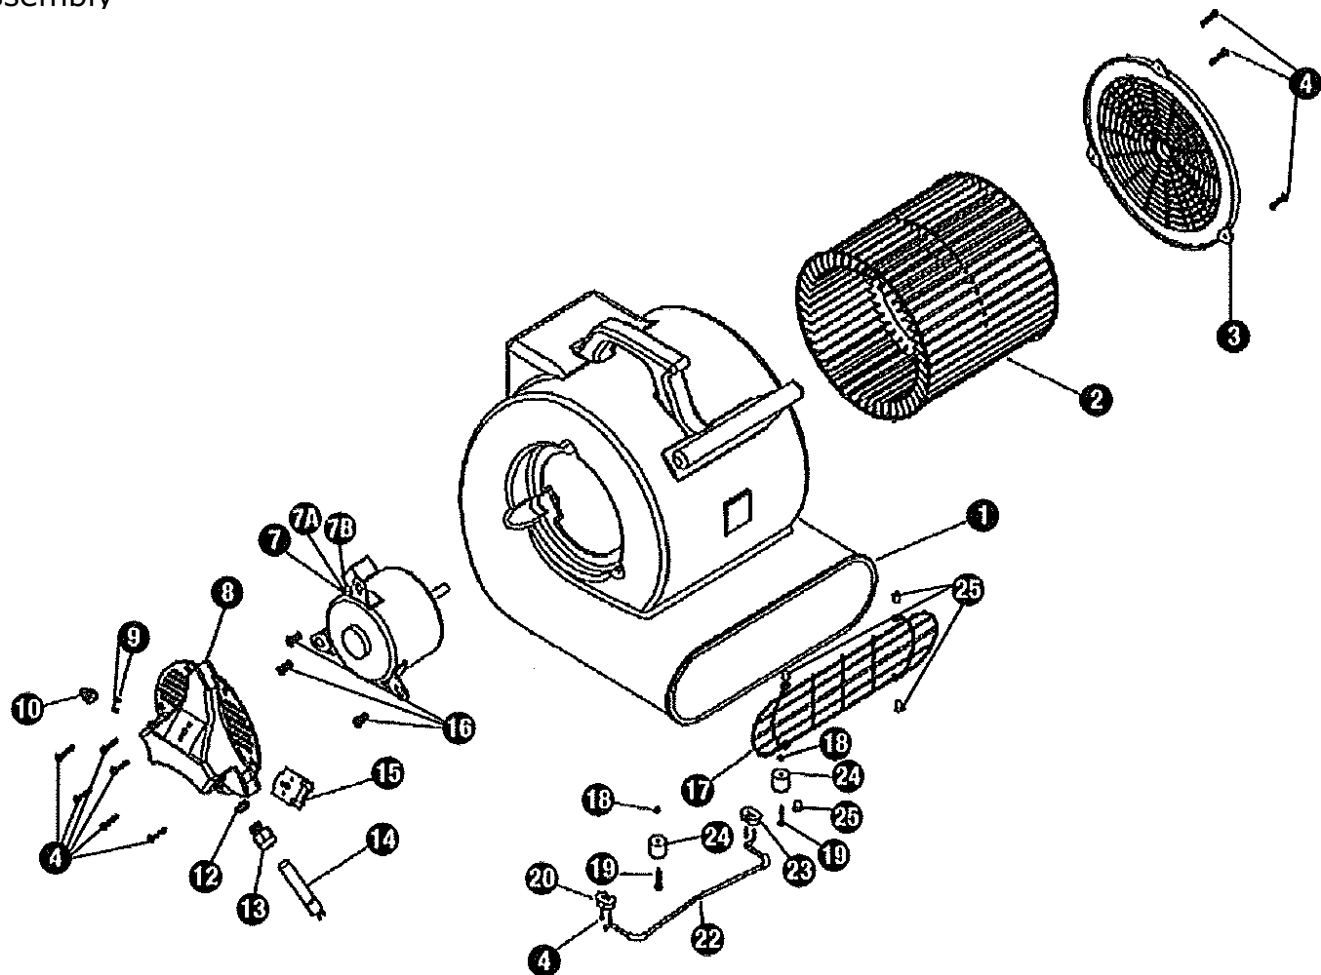

PD750

TABLE OF CONTENTS

PD750 Cover Shot	3
Main Assembly	5

PD750 Cover Shot

Rendered by LeadVenture, Inc.

PD750 Cover Shot

Ref Number	Part Number	Part Description	Context Notes	Quantity
-------------------	--------------------	-------------------------	----------------------	-----------------

Main Assembly

Rendered by LeadVenture, Inc.

Main Assembly

Ref Number	Part Number	Part Description	Context Notes	Quantity
1	X8876	Housing		1
2	PD5D	Plastic Dryer Squirrel Cage w/Metal Insert		1
4	X8261	Screw #6 x 1/2" (Black)		11
7B	X8868-D	Motor 3/4Hp 120V		1
8	X8875	Motor Control Panel		1
9	X8903	Screw M4 x 6		2
10	PD1K	Knob		1
12	X8008	Plastic Cord Protector		1
13	PD8	Strain Relief		1
14	X8926	Yellow Power Cord 20' x 16/3 SJTW		1
15	X8897	Switch		1
16	X8964	Screw 3/8-16 x 1/2"		3
17	X8871	Discharge Grill		1
18	X8526	Keps Nut		2
19	PX73	Screw #8-32 x 1"		2
20	X8929	Left Foot		1
22	X8874	Dryer Kickstand		1
23	X8928	Right Foot		1
24	PD3B	Tall Dryer Foot		2
25	X8946	Rivet		4