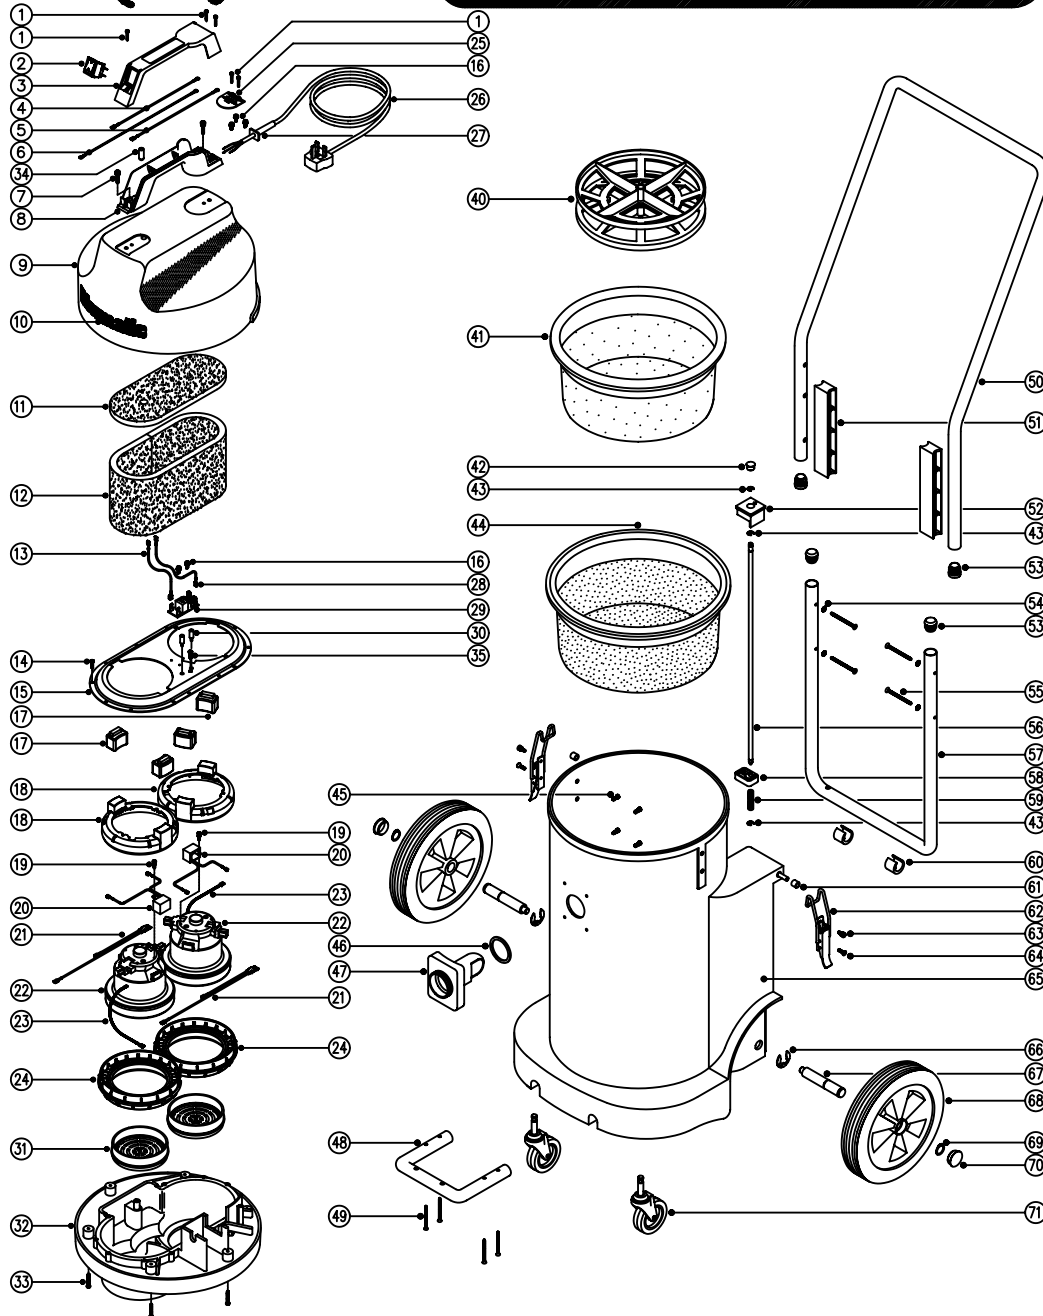

Spare Parts

Model No. NVDQ902 (120V/3 WIRE)

Numatic, International, Chard, Somerset, TA20 2GB. 231695
Tel: 01460 68480 Fax: 01460 68560 DRAWING: EXP311 ISS: A04
Sales - Tel: 01460 68600 Fax: 01460 68458 09/11/99