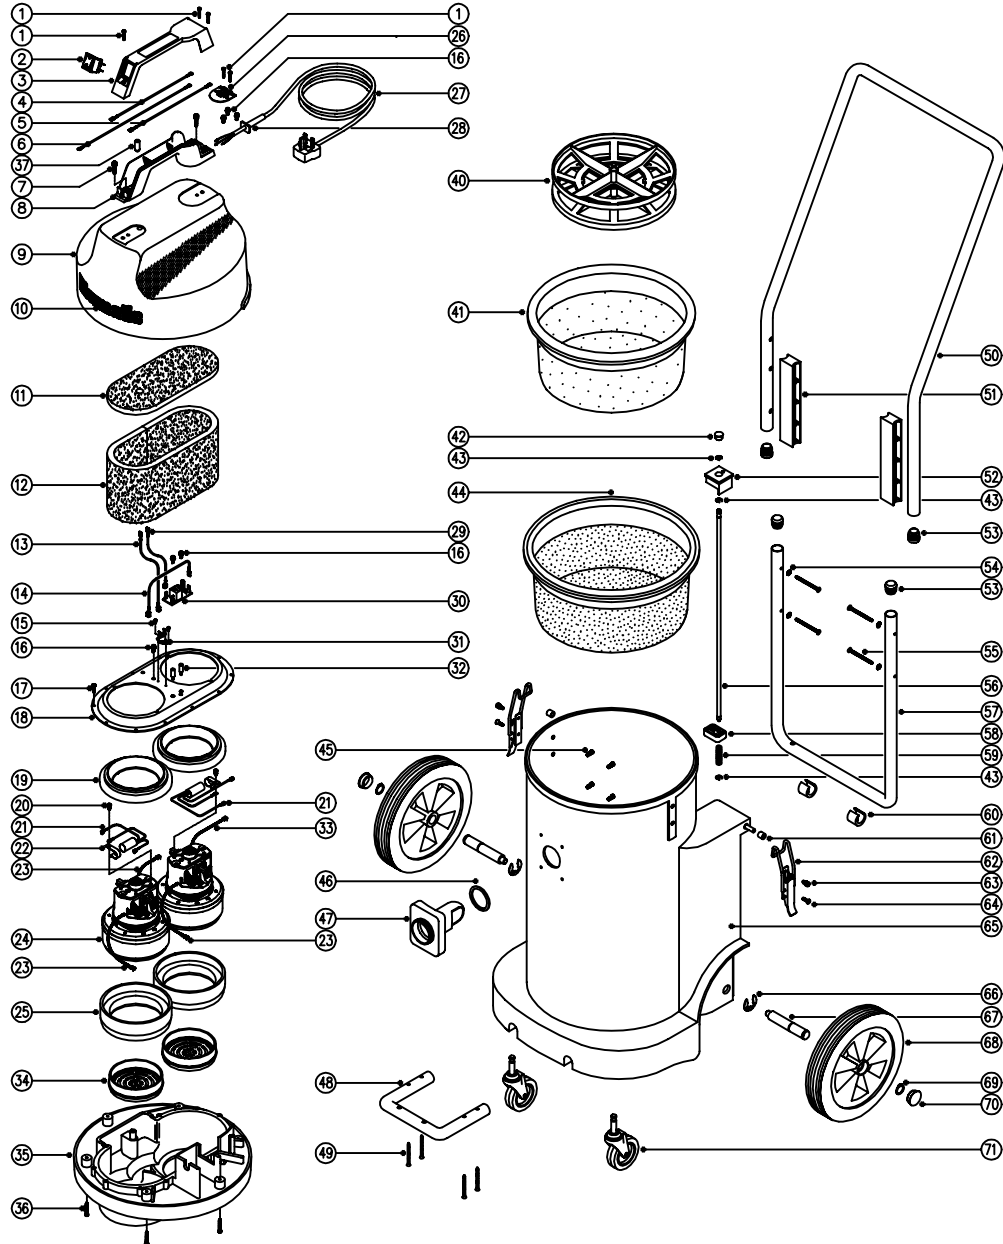

MODEL No. NVDQ902 (3 WIRE)

SPARE PARTS

POS.	PART No	DESCRIPTION
1	219107	No6 x 5/8" Plastite Screw
2	220552	Red Rocker Switch
3	206213	Handle Cover
4	320320	200mm Long Brown Link Wire
5	320322	200mm Long Blue Link Wire
6	320093	400mm Long Green/Yellow Link Wire
7	219546	M5 x 20mm Long Pozzi Pan Sems Screw
8	206187	Handle Body Moulding
9	227045	Cover Moulding (No Numatic Logo)
10	210085	Red Numatic Logo
	210049	Blue Numatic Logo
	210412	Green Numatic Logo
	210039	Yellow Numatic Logo
11	203014	Top Felt
12	203015	Side Felt
13	320288	220mm Long Blue Link Wire
14	320284	120mm Long Brown Link Wire
15	219491	M3 x 5mm Long Taptite Screw
16	219090	M4 x 8mm Long Sems Screw
17	219105	No8 x 5/8" Long Plastite Screw
18	325002	Top Motor Housing
19	202072	Top Motor Gasket
20	219566	M4 x 6mm Long Taptite Sems Screw
21	220157	Suppressor
22	219283	Securing Clip
23	320285	110mm Long White Motor Link Wire
24	205034	120V Motor
25	202069	Bottom Motor Housing
26	220131	Cable Clamp
27	220094	Mains Cable (No Plug)
28	220132	Stress Relief
29	320329	220mm Long Brown Link Wire
30	220556	120V Delay Start Module
31	220532	Thermostat
32	219414	Nylon Pillar
33	320286	240mm Long White Motor Link Wire
34	227173	Fan Guard
35	301048	Bottom Motor Housing