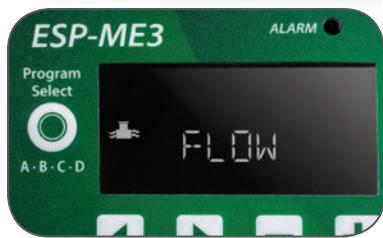

ESP-ME3 Modular Controller

Advanced Residential Irrigation Control

The ESP-ME3 builds on the station modularity and easy programming of the ESP-Me WiFi ready controller and adds flow sensor compatibility for accessible, reliable system control.

Powerful Accessories

Smart weather adjustments and flow monitoring available through the LNK™ WiFi module and a wired flow sensor.

Simple to Use

Reduced dial positions and a back-lit screen make programming at the controller easy to understand and explain.

Flexible Installation

Indoor or outdoor use and expandable up to 22 stations.

ESP-ME3

Simplified Dial Programming

- Large text color-coded dial positions make it easier to understand and explain programming.
- Easy-grip dirt-safe dial for use when digging and testing replacement irrigation parts.
- Matched programming to the ESP-TM2 controller for reduced training.

Easy to Read Screen

- Back-lit for easy reading in dark garages or sheds.
- Large 3" size with scrolling words and simple icons for fast recognition.

Built for Professionals

- Industry-leading 3 Year Trade Warranty.
- Weather-resistant locking door and factory-installed power plug for indoor or outdoor installation.
- Configurable to 22 stations with additional 3 or 6 station modules for future irrigation needs.