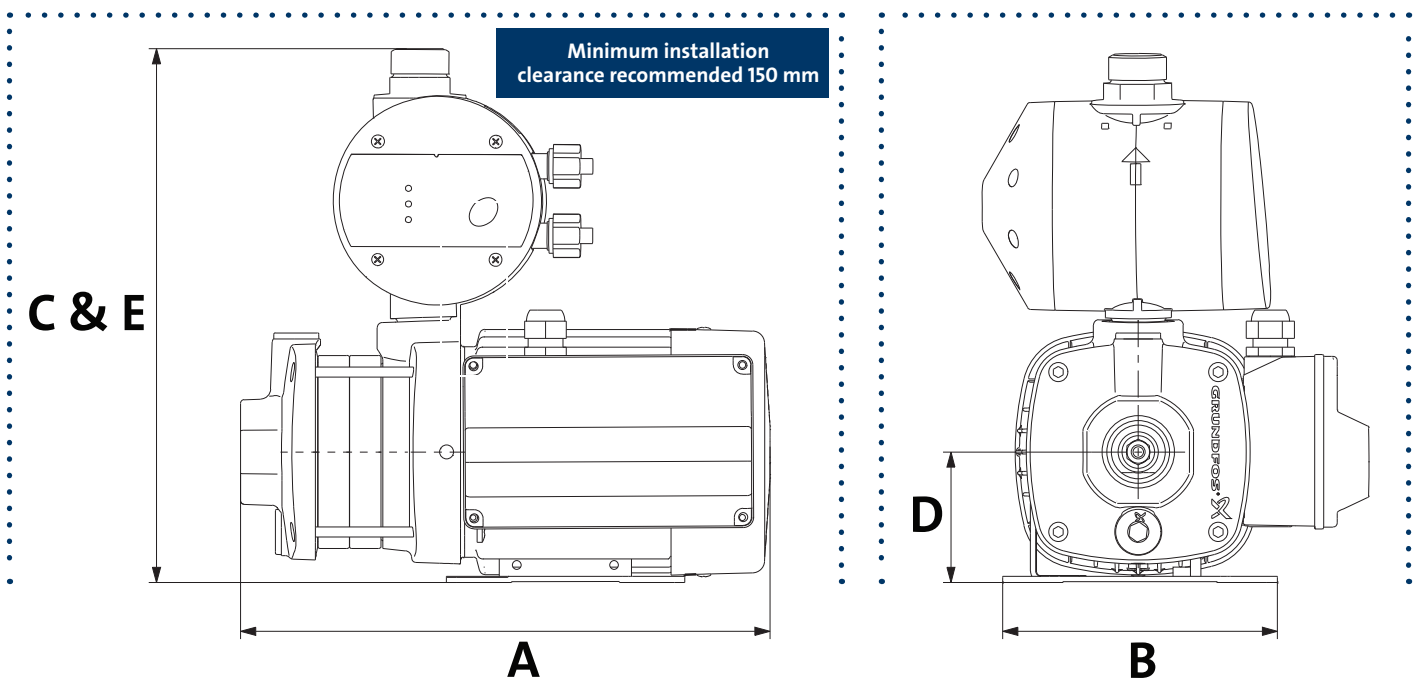

DIRECT SUNLIGHT

FREEZING OR FROSTY CONDITIONS

HIGH TEMPERATURE

KEEP THE PUMP WELL VENTILATED TO PREVENT OVERHEATING

FIND SPACE FOR YOUR PUMP

Model	Connections		Dimensions (mm)				
	Inlet	Outlet	A (l)	B (w)	C (h)	D (inlet)	E (outlet)
CMB 1-36	1" Female	1" Male	323	158	301	75	301
CMB 3-37			323	158	301	75	301
CMB 5-46	1 1/4" Female		381	158	301	75	301