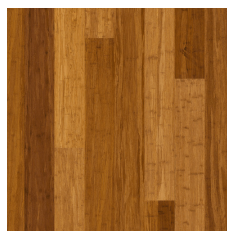

White Wash

Grey Wash

Light Classic

Carbonised

Dark Carbonised

Dark Coffee

Brushed Antique

Dark Antique

Deep Red

Deep Brown

Black

COMING SOON

Australiana

Coffee

FLOORING WORKS

14mm Bamboo

DETAILS

SIZE: 1850 × 125 × 14mm

FINISH: Semi Gloss, Matte

BOX: 1.3875m² / ctn, 6 planks

LOCK SYSTEM: Valinge Click

PROFILE: V Groove

WARRANTY: 25 Years

FEATURES