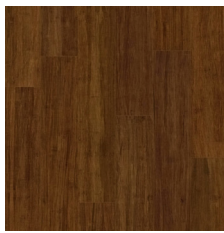

White Wash

Grey Wash

Light Classic

Carbonised

Dark Carbonised

Dark Coffee

Brushed Antique

Dark Antique

Deep Red

Deep Brown

Black

COMING SOON

Australiana

Coffee

FLOORING WORKS

14mm Bamboo

DETAILS

SIZE: 1850 × 125 × 14mm

FINISH: Semi Gloss, Matte

BOX: 1.3875m² / ctn, 6 planks

LOCK SYSTEM: Valinge Click

PROFILE: V Groove

WARRANTY: 25 Years

FEATURES