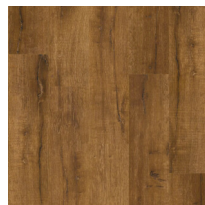

FLOORING WORKS

12mm Hugo Laminate

DETAILS

SIZE: 2265 × 192 × 12.3mm

FINISH: Woodgrain or Matte

BOX: 2.1744m² / ctn, 5 planks

ABRASION RATING: AC4

LOCK SYSTEM: Valinge 5G

Moscato

Dark Oak

Blackbutt

Select Spotted Gum

Blue Gum

COMING SOON

White Ash

Cappuccino