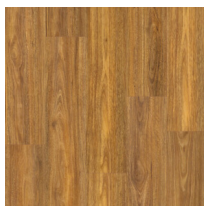

FLOORING WORKS

12mm Hugo Laminate

DETAILS

SIZE: 2265 × 192 × 12.3mm

FINISH: Woodgrain or Matte

BOX: 2.1744m² / ctn, 5 planks

ABRASION RATING: AC4

LOCK SYSTEM: Valinge 5G

Moscato

Dark Oak

Blackbutt

Select Spotted Gum

Blue Gum

COMING SOON

White Ash

Cappuccino