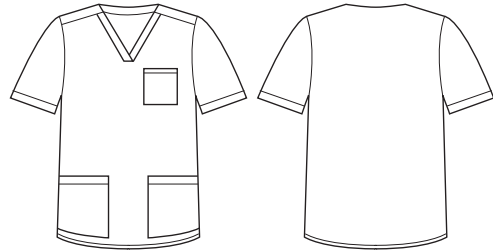

## MENS PRINTED SCRUB TOP - SPACE PARTY

CST148MS

### COLOURS

**MIDNIGHT  
NAVY  
SPACE PARTY**

### GARMENT MEASUREMENTS

SIZE	XS	S	M	L	XL	2XL	3XL	5XL
½ CHEST* (CM)	51	54	57	60	64	68	72	80
LENGTH FROM HSP (CM)	79.9	80.6	81.3	82	83	84	85	87

½ CHEST MEASURED 2.5CM BELOW UNDERARM