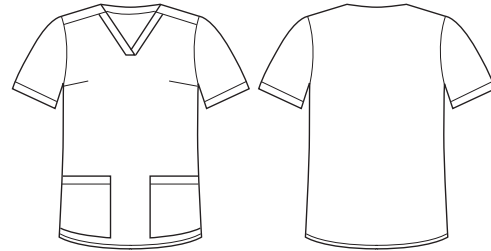

## WOMENS PRINTED SCRUB TOP - SPACE PARTY

CST148LS

### COLOURS

**MIDNIGHT  
NAVY  
SPACE PARTY**

### STYLE F&B

- Midnight Navy base colour
- Simple print that is not intrusive with customer branding
- 2 Patch pockets
- Side split
- Traditional V-neck
- Perfect for Veterinarians, Pediatricians, Early Learning Educators etc.