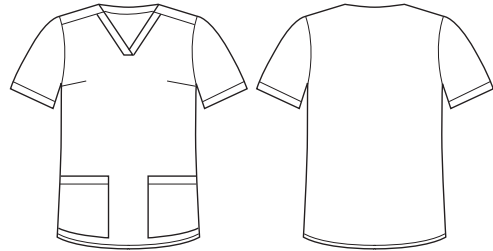

WOMENS PRINTED SCRUB TOP - BEST FRIENDS

CST147LS

COLOURS

**MIDNIGHT
NAVY
BEST FRIENDS**

GARMENT MEASUREMENTS

SIZE	XXS	XS	S	M	L	XL	2XL	3XL	5XL
½ CHEST* (CM)	45.5	49	52.5	56	59.5	63	66.5	70	77
LENGTH FROM HSP (CM)	66.1	67.3	68.5	69.7	70.9	72.1	74.5	75.7	78.1

½ CHEST MEASURED 2.5CM BELOW UNDERARM

STYLE F&B

- Midnight Navy base colour
- Simple print that is not intrusive with customer branding
- 2 Patch pockets
- Side split
- Traditional V-neck
- Perfect for Veterinarians, Pediatricians, Early Learning Educators etc.