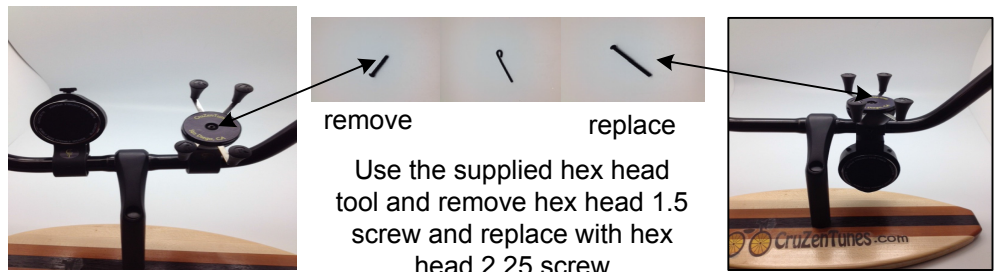

NOTE (B) front speaker position with CZT sticker facing you as you ride.

2. Remove (C) bottom holder Allen head screw with supplied tool. Open holder and slide rubber sleeve and holder over bar and replace and tighten screw with tool.

3. Optional (D) set screws rental dept., rough terrain secure speaker to mount and mount to bar. Tighten with supplied key chain Allen wrench gently tighten the set screws.

Handlebar Phone Holder Instructions

1. Remove (A) bottom holder Allen head screw with supplied tool. Open holder and slide rubber sleeve and holder over bar and replace and tighten screw with tool.

2. (B) Squeeze right side or left side in to open X grip to insert cell phone.

3. Position cell phone center to top and bottom of X grip.

Side by Side to All in One conversion

Always make system adjustments in a stationary position. Never while moving.

CruZenTunes warranties all components for a period of 1 year from any manufactures defects.