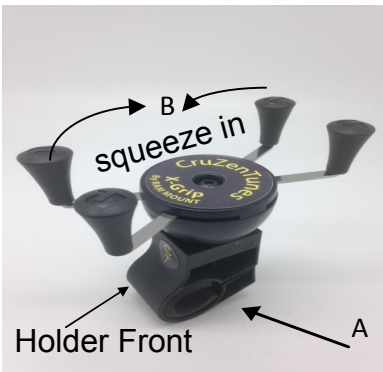

Handlebar Phone Holder Instructions

1. Remove (A) bottom holder Allen head screw with supplied tool. Open holder and slide rubber sleeve and holder over bar and replace and tighten screw with tool.

2. (B) Squeeze right side or left side in to open X grip to insert cell phone.

3. Position cell phone center to top and bottom of X grip.