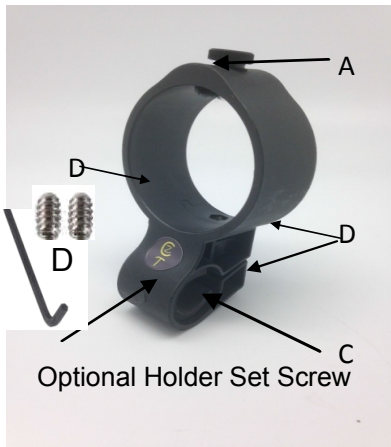

Handlebar Phone Holder Instructions

1. Remove (A) bottom holder Allen head screw with supplied tool. Open holder and slide rubber sleeve and holder over bar and replace and tighten screw with tool.

2. (B) Squeeze right side or left side in to open X grip to insert cell phone.

3. Position cell phone center to top and bottom of X grip.