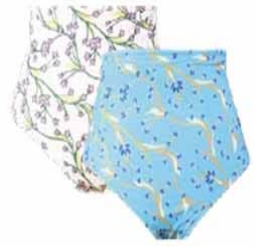

<u>Style</u>	<u>1YRS9195</u>	<u>Description:</u>	<u>Bikini bottom</u>		<u>Sizes:</u>	XXS to: XXXL					<u>Price:</u>	32.00	<u>Avail:</u>	11/01/21 to: 11/30/21		
			Color	Pattern	Dim	XXS	XS	S	M	L	XL	XXL	XXXL	Total		
			Ivory				7	12	15	8	3			45		
			Light Blue				5	11	12	4	3			35