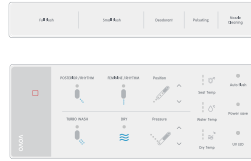

Model no. TCB-8100W/B

25.9 * 15.3 * 21.4in (Elongated)
390 X 660 X 545 mm

Features

- Automatic flushing system
- Tankless System
- 3 in 1 Full Stainless Nozzle
- Posterior Wash/Feminine Wash/Turbo Wash/Rhythm
- Eco-friendly Power Save
- Heated Seat
- Sterilization UV LED
- Auto Deodorization
- Warm Air Dryer

Technical Information

- All product dimensions are nominal.
- Toilet type: One-piece, Floor-mount
- Waste Outlet: Floor
- Water Consumption Full: 1.28 gpf (4.8 lpf)
- Water surface size: 12" x 9-1/2" (12 X 9.4 in)
- Rough-in: 12" (12 in)