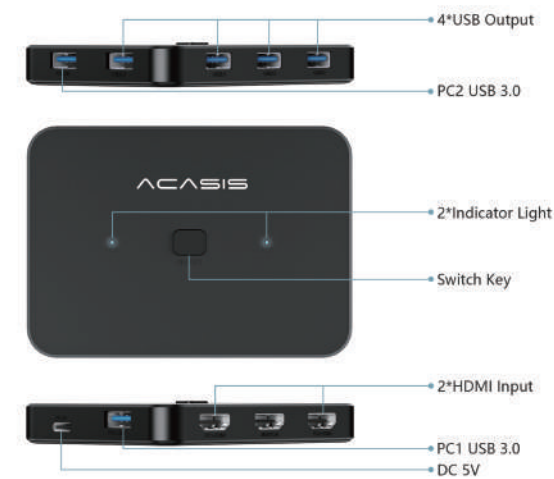

Package Contents

- 1 * HDMI KVM switch
- 2 * USB cables
- 2 * HDMI cables
- 1 * User manual

Product Features

- Two computers share a monitor and four USB devices.
- One-click easy switching.
- Suitable for devices with standard HDMI/USB interface.
- Support 4K@60Hz resolution and stereoscopic 3D visual effect.
- LED Indicator lights for visible working status.
- PC+ABS shell, tinned interfaces.
- Compact and portable.

Interface Introduction

Connection Demonstration

Using Instructions

1. Connect the KVM switch to the power supply via the power input. Note: External power supply is required when using high-power devices, such as hard disk and USB camera.
2. Connect the KVM switch to computers using the USB cables and HDMI cables.
3. Turn on the computers, and interchange between 2 computers by pressing the switch button.