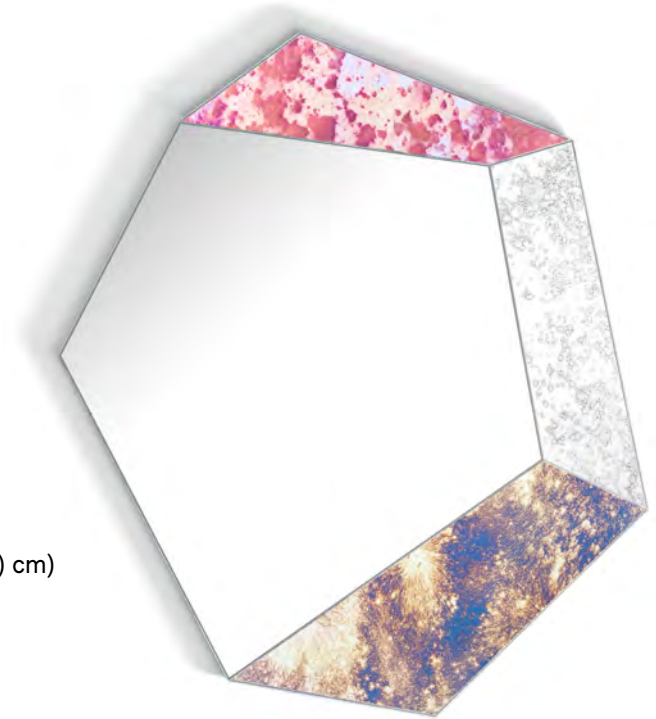

Capsule Collection

SHARD

Designed by Campion Platt for CAMPION®

DETAILS

Ultra Clear, Low Iron Mirror is standard
1/2" thick (12mm) Richlite backing, (FSC certified recycled paper)

29.5" x 39.25" (74.93 x 99.69 cm)
36 lbs (16.32 kg)
Made to order
1-2 weeks lead time

Mirror selection, size and orientation are all customizable.
Email us your specifications for a quote at
hello@mirrorscollective.com.
Custom orders will have an additional fee based on the alteration.