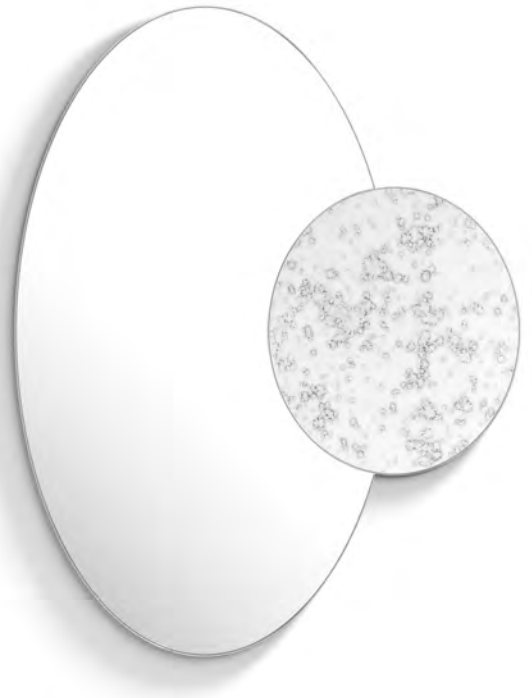

Capsule Collection ORBIT

Designed by Campion Platt for CAMPION®

DETAILS

Ultra Clear, Low Iron Mirror is standard
1/2" thick (12mm) Richlite backing, (FSC certified recycled paper)

29.5" x 38" (74.93 x 96.52 cm)
38 lbs (17.23 kg)
Made to order
1-2 weeks lead time

OBSIDIAN

MIRROR TINTS

All Tints are 100% Reflective