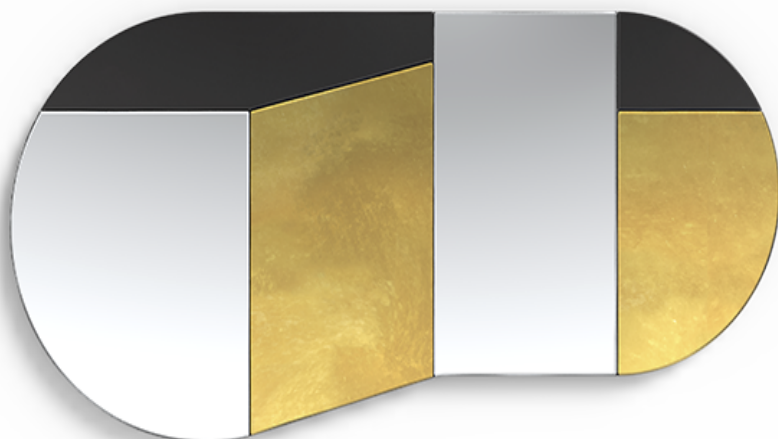

Wrong Geometries Collection

OLIVIA

DETAILS

Ultra Clear Low Iron Mirror with polished edges
Hand-treated Italian Antique mirror
0.5 in Richlite (FSC Certified recycled paper backing)

26 x 52 in (66.04 x 132.08cm)

47 lbs (21.31 kg)

Made to order

1-2 weeks lead time

Mirror selection and size are all customizable.

Can be mounted in any 90 degree orientation. (Standard)

Email us your specifications for a quote at: Hello@mirrorscollective.com

Custom orders will have additional fee and lead time depending on the alteration.