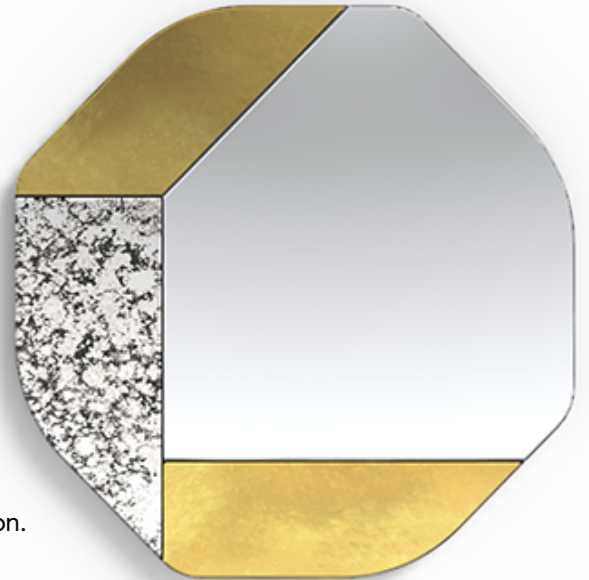

Wrong Geometries Collection

OCTAVIA

DETAILS

Ultra Clear Low Iron Mirror with polished edges
Hand-treated Italian Antique mirror
0.5 in Richlite (FSC Certified recycled paper backing)

30 x 30 in (61 x 107cm)
30.5 lbs (16.23 kg)
Made to order
1-2 weeks lead time

Mirror selection and size are all customizable.
Can be mounted in any 90 degree orientation. (Standard)
Email us your specifications for a quote at: Hello@mirrorscollective.com
Custom orders will have additional fee and lead time depending on the alteration.