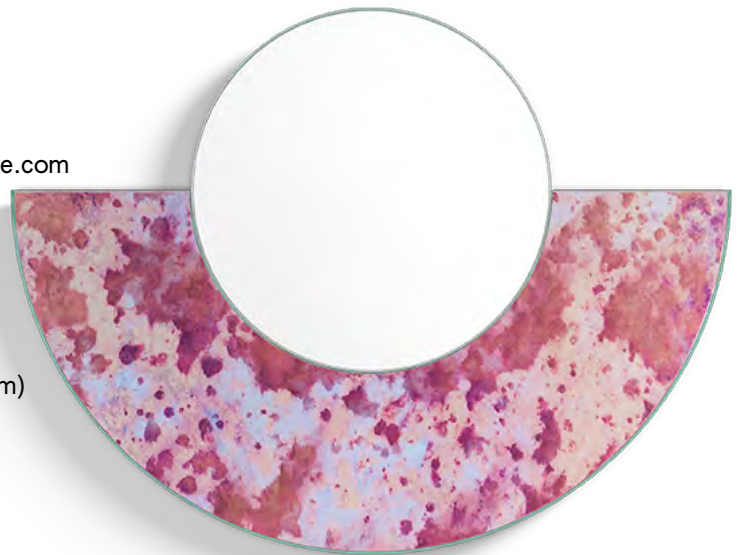

Bind Collection.

HARMONY

DETAILS

Ultra Clear Low Iron Mirror with polished edges
Hand-treated Italian Antique mirror
0.5 in Richlite (FSC certified recycled paper backing)

36 x 27 in (91.44 x 68.58 cm)
26 lbs (12 kg)
Made to order
1-2 weeks lead time

Mirror selection and size are all customizable.
Can be mounted in any 90 degree orientation. (Standard)
Email us your specifications for a quote at: hello@mirrorscollective.com
Custom orders will have additional fee and lead time depending on the alteration.