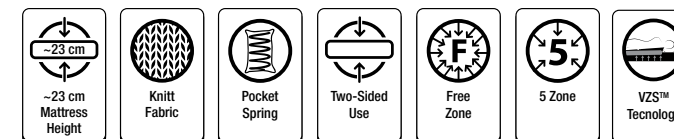

Selective Series / Innovative Technologies

Penta-Z Pro

Selective Series / Innovative Technologies

Penta-Z Pro

Penta-Z Pro can easily be carried in its box and quickly be prepared. Apart from being practical, its individually packed 5 zoned springs respond perfectly to varying body weight and provides high-comfort and proper body support.

The Perfect Support Of Your Body Pocket Spring System

The pocket spring system, adapts to the body structures of the couples -regardless of how much each of them weigh- lying on the same mattress and stops joint pains thanks to its independently functioning springs with different firmness levels.

High Comfort Variable Zoning System

The variable-zone body suspension system of Penta-Z Pro mattress offers high comfort while providing proper support for your body. It causes less pressure at the convex points such as the shoulder, bases and joints, and most importantly prevents you from feeling tired.

Perfect Support for Your Body 5-Zone Pocket Spring System

The 5-Zone Pocket Spring system features independent springs of varying firmnesses, which adapt to the body types of spouses sleeping on the same mattress and relieve their joint pains.

- Fabric **A**
- Fiber **B**
- Super Soft Foam **C**
- Interlining **D**
- Soft Foam **E**
- Pocket Spring (5 Zone) **F**
- Support Foam **G**
- Soft Foam **H**

Mattress Dimensions - cm -

- 080x200
- 090x190
- 090x200
- 100x200
- 120x200
- 140x200
- 160x200
- 180x200

- Mattress Support Rating -

Please contact our sales points for custom dimensions.