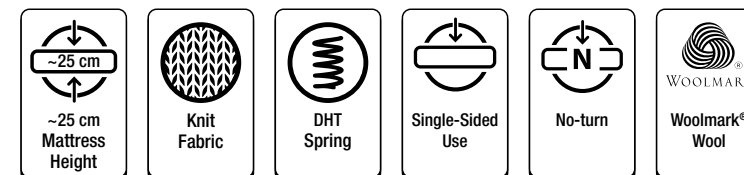

- Mattress Support Rating -

Please contact our sales points for custom dimensions.