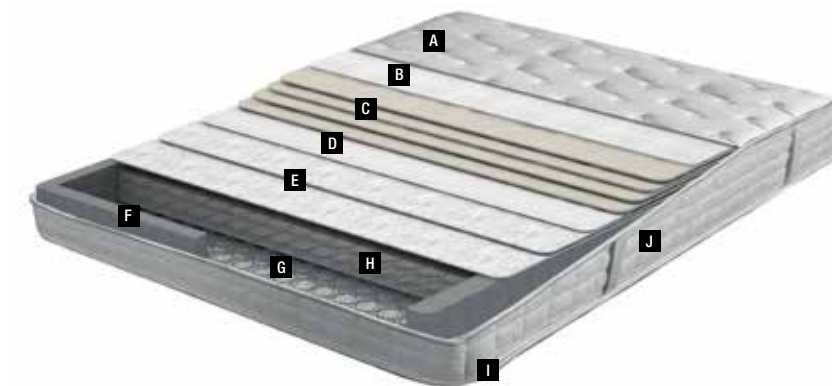

Mattress Dimensions - cm -

- 90x190
- 90x200
- 100x200
- 120x200
- 140x190
- 150x200
- 160x200
- 180x200