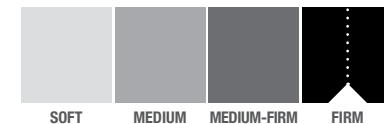

- Mattress Support Rating -