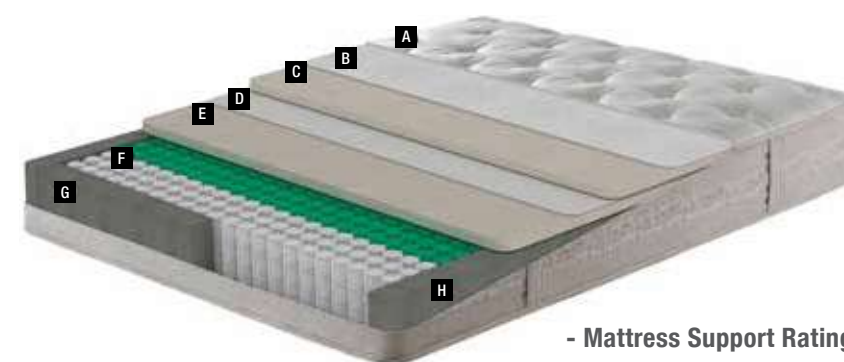

Mattress Dimensions
- cm -

- 90x190
- 90x200
- 100x200
- 120x200
- 140x190
- 140x200
- 150x200
- 160x200
- 180x200
- 200x200

- Mattress Support Rating -