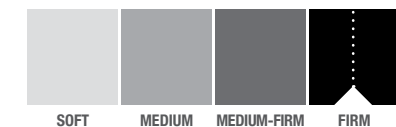

- Mattress Support Rating -