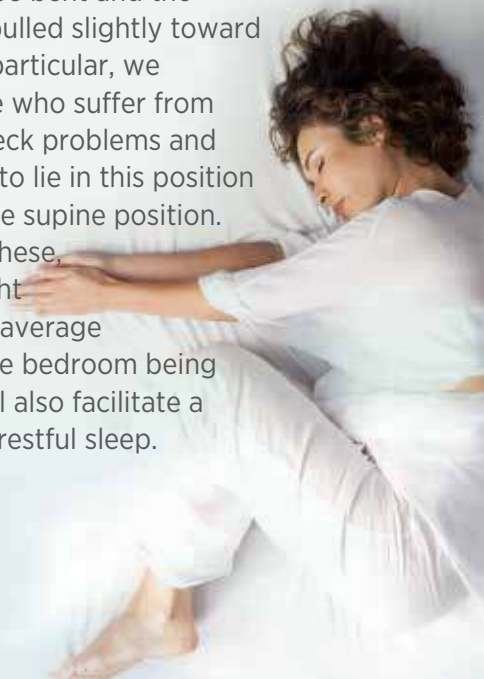

Not everyone has an ideal lying position. For example, some people sleep comfortably on the back position. This position is not preferred by couples especially because it increases the risk of snoring despite relieving the spine.

In the freetail position, on the other hand, there may be inconveniences such as pressure in the chest and abdominal cavities in addition to stretching the neck and waist spine. The most recommended lying position is side-position in accordance with the structure of the letter "S" of the spine. In this position the arms and legs should not be shrinking fully. The back and arms should be bent and the knees should be pulled slightly toward the abdomen. In particular, we recommend those who suffer from lower back and neck problems and pregnant women to lie in this position and avoid from the supine position. In addition to all these, the use of non-light curtains, with the average temperature of the bedroom being 21-22 degrees, will also facilitate a good quality and restful sleep.