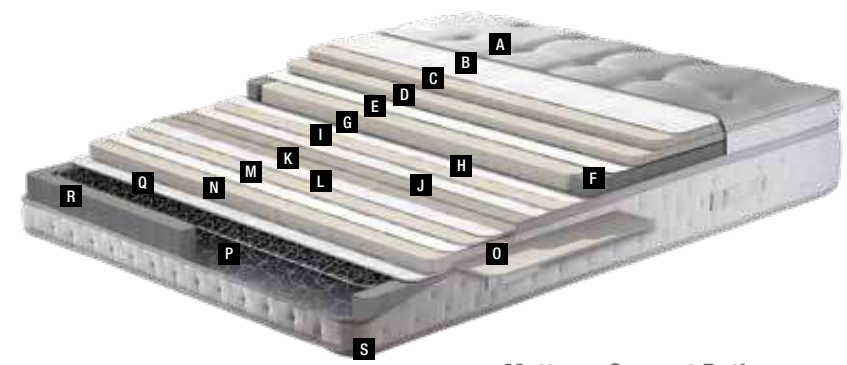

- Woven Fabric **A**
- Fiber **B**
- Sof Roll Foam **C**
- Interlining **D**
- Soft Foam Sheet **E**
- Firm Foam Edge Support **F**
- Interlining **G**
- Roll Foam **H**
- Fiber **I**
- Knit Fabric **J**
- Fiber **K**
- Roll Foam **L**
- Interlining **M**
- Foam Sheet **N**
- UltraWaist Material **O**
- Felt **P**
- Ergocoil Spring **Q**
- Support Foam **R**
- Tape **S**