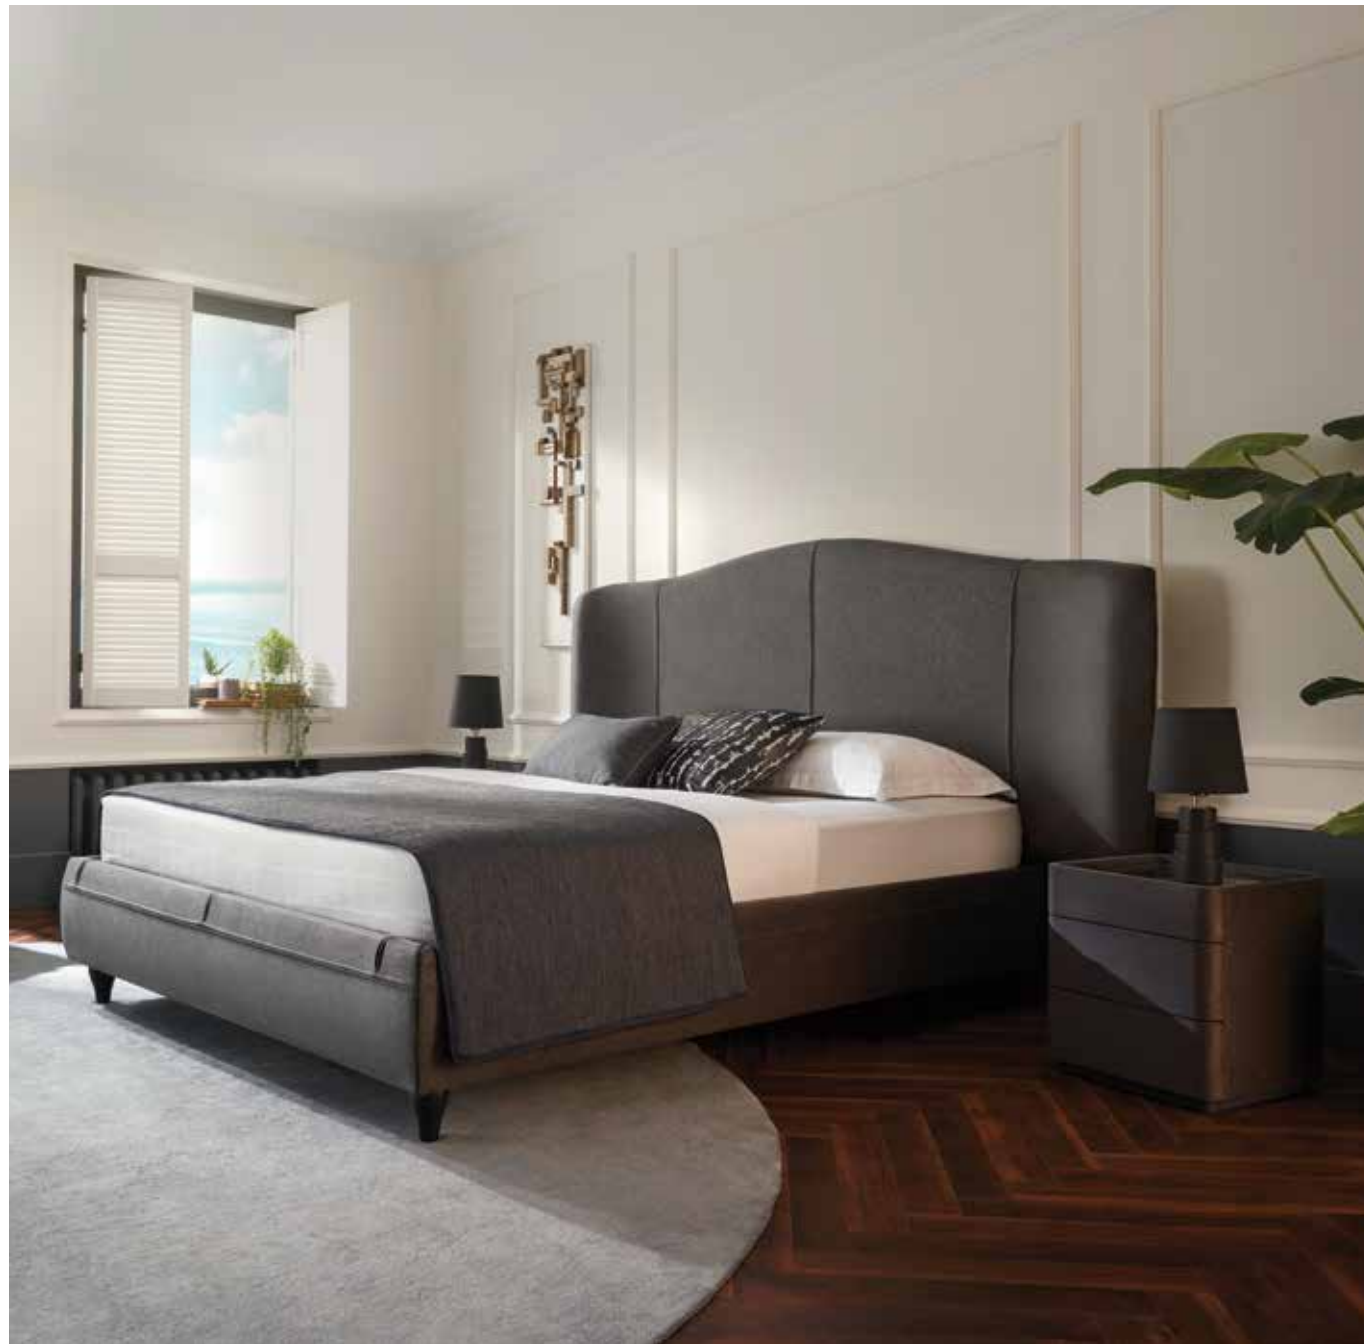

Mattress Dimensions - cm -

- 100x200
- 120x200
- 140x200
- 160x200
- 180x200
- 200x200

- Mattress Support Rating -

Set Base with Headboard

Camira

Standing out with its modern design line, the Camira headboard combines aesthetics and functional details, that make life easier. While it offers useful storage areas with its large internal volume, it provides ease of cleaning with its high leg structure.

Camira headboard, which can appeal to different styles with leather, woven and velvet fabric alternatives, also attracts with its stylish headboard design.

**Storage Bed
Dimensions**
- cm -

150x200
160x200
180x200
200x200