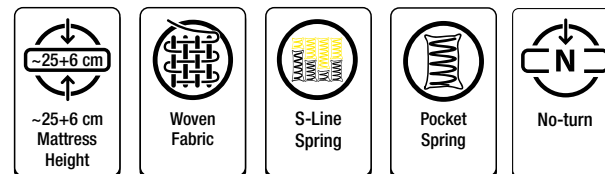

“High comfort with advanced spring system meets functionality”

Boxspring Series S-Line Adaptive

The comfort of S-Line Boxspring Set is complemented by an elegant and simple designed headboard. The double-layered S-Line spring system is designed to fully adapt to the spinal curvature of the body and provides ideal support for all body types. The Boxspring also includes a box and provides a big advantage by creating extra storage space especially in small rooms. S-Line Boxspring Set will be the ideal choice for consumers looking for a stylish, comfortable and functional product.

Cutting Edge Spring Technology S-Line Spring System

Consisting of double layered packed steel springs, the S-Line spring system has a layout that follows the spinal curvature of the body. These springs are stacked above each other in an attempt to provide the correct support to all body types. S-Line springs have a unique layout approach among the competition which enables the springs to provide support both, vertically and horizontally. With this technique, the springs in the upper section of the S-Line system offer high comfort while minimising pressure, reducing involuntary tosses and turns while sleeping and providing supreme comfort regardless of the level of support.

Healthy sleep Visco Topper

The most important feature of Visco foams is that they increase the pressure damping areas by wrapping the body. It naturally reduces involuntary toss and turns while sleeping by supporting the natural curve of the spine.

Quality Yataş HR Topper