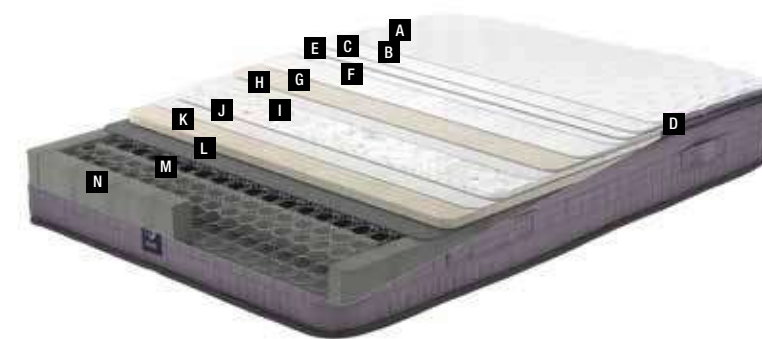

Soft Touch Knit Fabric

The ultra-flexible knitted fabric adds elegance to the mattress and offers a comfortable sleep with its soft texture.

- Knit fabric **A**
- Fiber **B**
- Woven Fabric **C**
- Zipper **D**
- Woven Fabric **E**
- Fiber **F**
- Foam Roller **G**
- Interlining **H**
- Support Mix Foam **I**
- Interlining **J**
- Plate Foam **K**
- Isolation Felt **L**
- DHT Spring **M**
- Side Support Foam **N**