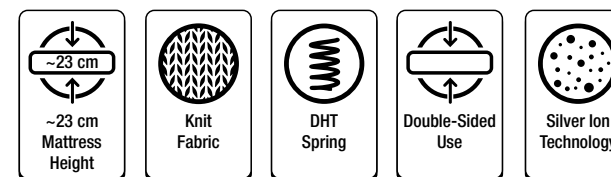

“Silver Therapy, featuring the Silver Ion technology, offers a clean sleep...”

Classic Series / DHT Spring Technologies

Silver Therapy

Classic Series / DHT Spring Technologies

Silver Therapy

The Silver Therapy mattress, featuring the Silver Ion technology, prevents the formation of unpleasant odors with the silver ions in its fabric. The Silver Therapy mattress preserves its form for years thanks to Yataş-Exclusive DHT Spring system made up of double heat treated steel springs and high-comfort filling material. It is the right choice for those looking for an affordable and long-lasting mattress.

Same Comfort for Years Yataş-Exclusive DHT Spring Technology

The Silver Therapy mattress preserves its form for years with Yataş-Exclusive DHT Spring technology made up of double heat treated steel springs and high-comfort filling material.

Uninterrupted Sleep Double-Sided Use

The Silver Therapy mattress may be used double-sided. This way, you can enjoy high-quality sleep for years!

Say Goodbye to Unpleasant Odors Silver Ion Technology

The Silver Therapy mattresses, featuring the Silver Ion technology, prevents the formation of unpleasant odors with the silver ions in its fabric, and offers you a clean night's sleep.

Extra Comfort for All Areas 7-Zone System

The mattress forms support points by separating the sleeping surface in 7-Zone, and increases your sleeping comfort with its contemporary quilted design.

- Knit Fabric **A**
- Fiber Wadding Roll **B**
- Comfort Roll Foams **C**
- Nonwoven **D**
- Comfort Felt **E**
- Side Support Foams **F**
- DHT Spring Coil **G**
- Inner Support Foams **H**
- White Tape Edge **I**
- Knit Fabric **J**

Mattress Dimensions - cm -

- 90x190
- 90x200
- 100x200
- 120x200
- 140x190
- 150x200
- 160x200
- 180x200

- Mattress Support Rating -

Please contact our sales points for custom dimensions.