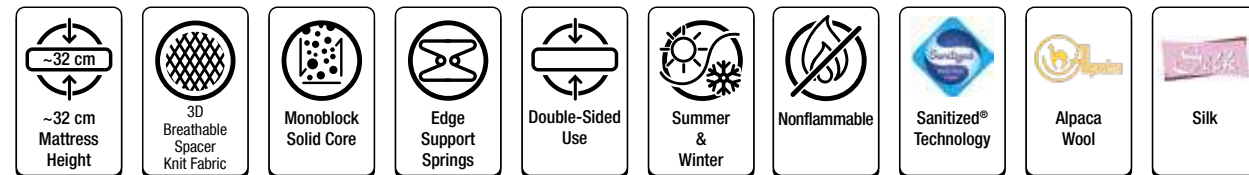

Please contact our sales points for custom dimensions.

“Personalized comfort with the combination of visco foam technology and pocket springs...”