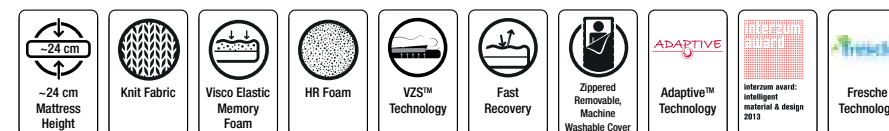

- Mattress Support Rating -

Please contact our sales points for custom dimensions.