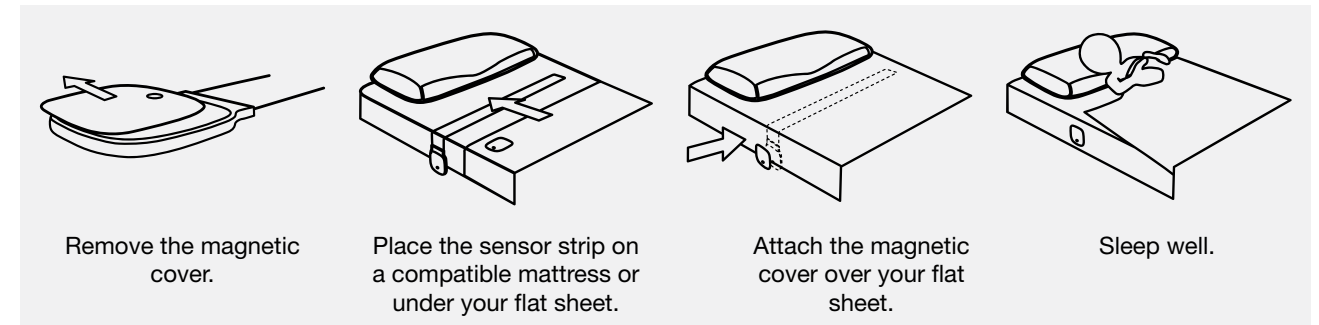

NEW

RestOn Smart Sleep Monitor

We spend about a third of our lives asleep; the rest depends on how well we spend our hours of sleep. RestOn Smart Sleep Monitor, the newest member of the new generation of sleep technologies which offer an unique sleep experience, is designed to achieve the most conformable sleep experience for you.

Powered by Sleepace

Sleep Tracker

RestOn Smart Sleep Monitor

After installing the SLEEPACE app on your smartphone, in order to improve your healthy living standards, you can reshape your own sleep pattern with RestOn, which allows you to access detailed reports about your sleep data by touching merely a button. You can operationalize RestOn by rolling it on your mattress. The device allows you not only to track your heart and breathing rate during sleep, but also various data such as the frequency of your toss and turns and the duration of your deep sleep. With the smart alarm feature, the device can wake you up at the lightest point of your sleep and allows you start the day most vigorously.