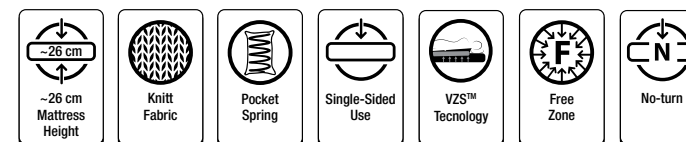

Selective Series / Innovative Technologies

Armoni

Selective Series / Innovative Technologies

Armoni

Armoni can easily be carried in its box and quickly be prepared. Its Pocket Spring system provides independent support for different parts of the body and Free-Zone technology prevents the involuntary movements of your partner during sleep. Thank to its No-turn technology that relieves you from turning the mattress offers comfortable sleep.

The Perfect Support Of Your Body

Pocket Spring System

The pocket spring system, adapts to the body structures of the couples -regardless of how much each of them weigh- lying on the same mattress and stops joint pains thanks to its independently functioning springs with different firmness levels.

High Comfort

Variable Zoning System

The variable-zone body suspension system of Armoni mattress offers high comfort while providing proper support for your body. It causes less pressure at the convex points such as the shoulder, bases and joints, and most importantly prevents you from feeling tired.

Soft Touch

Knit Fabric

The ultra-flexible knitted fabric provides a comfortable sleep with its soft texture while adding elegance to the mattress.

- Fabric **A**
- Fiber **B**
- Foam **C**
- Interlining **D**
- Foam **E**
- Pocket Spring **F**
- Support Foam **G**
- Foam **H**

Mattress Dimensions - cm -

- 080x200
- 090x190
- 090x200
- 100x200
- 120x200
- 140x200
- 160x200
- 180x200

- Mattress Support Rating -

Please contact our sales points for custom dimensions.