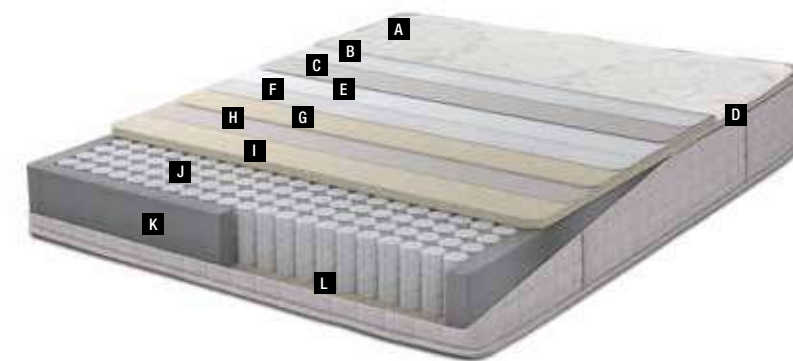

Mattress Dimensions - cm -

- 080x200
- 090x190
- 090x200
- 100x200
- 120x200
- 140x200
- 160x200
- 180x200