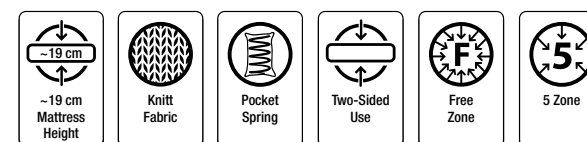

Selective Series / Innovative Technologies

Penta-Z

Selective Series / Innovative Technologies

Penta-Z

Penta-Z can easily be carried in its box and quickly be prepared. The 5-Zone spring system of the Penta-Z mattress offers a healthier sleep by providing extra support for the five sensitive areas on your body. Thanks to the Free Zone technology, it prevents you from being affected by your partner's movements.

The Perfect Support Of Your Body

Pocket Spring System

The pocket spring system, adapts to the body structures of the couples -regardless of how much each of them weigh- lying on the same mattress and stops joint pains thanks to its independently functioning springs with different firmness levels.

Perfect Support for Your Body

5-Zone Pocket Spring System

The 5-Zone Pocket Spring system features independent springs of varying firmnesses, which adapt to the body types of spouses sleeping on the same mattress and relieve their joint pains.

Uninterrupted Sleep

Double-Sided Use

The Penta-Z mattress may be used double-sided. This way, you can enjoy high-quality sleep for years!

- Fabric **A**
- Fiber **B**
- Interlining **C**
- Foam **D**
- Pocket Spring (5 Zone) **E**
- Support Foam **F**
- Foam **G**

Mattress Dimensions - cm -

- 080x200
- 090x190
- 090x200
- 100x200
- 120x200
- 140x200
- 160x200
- 180x200

- Mattress Support Rating -

Please contact our sales points for custom dimensions.