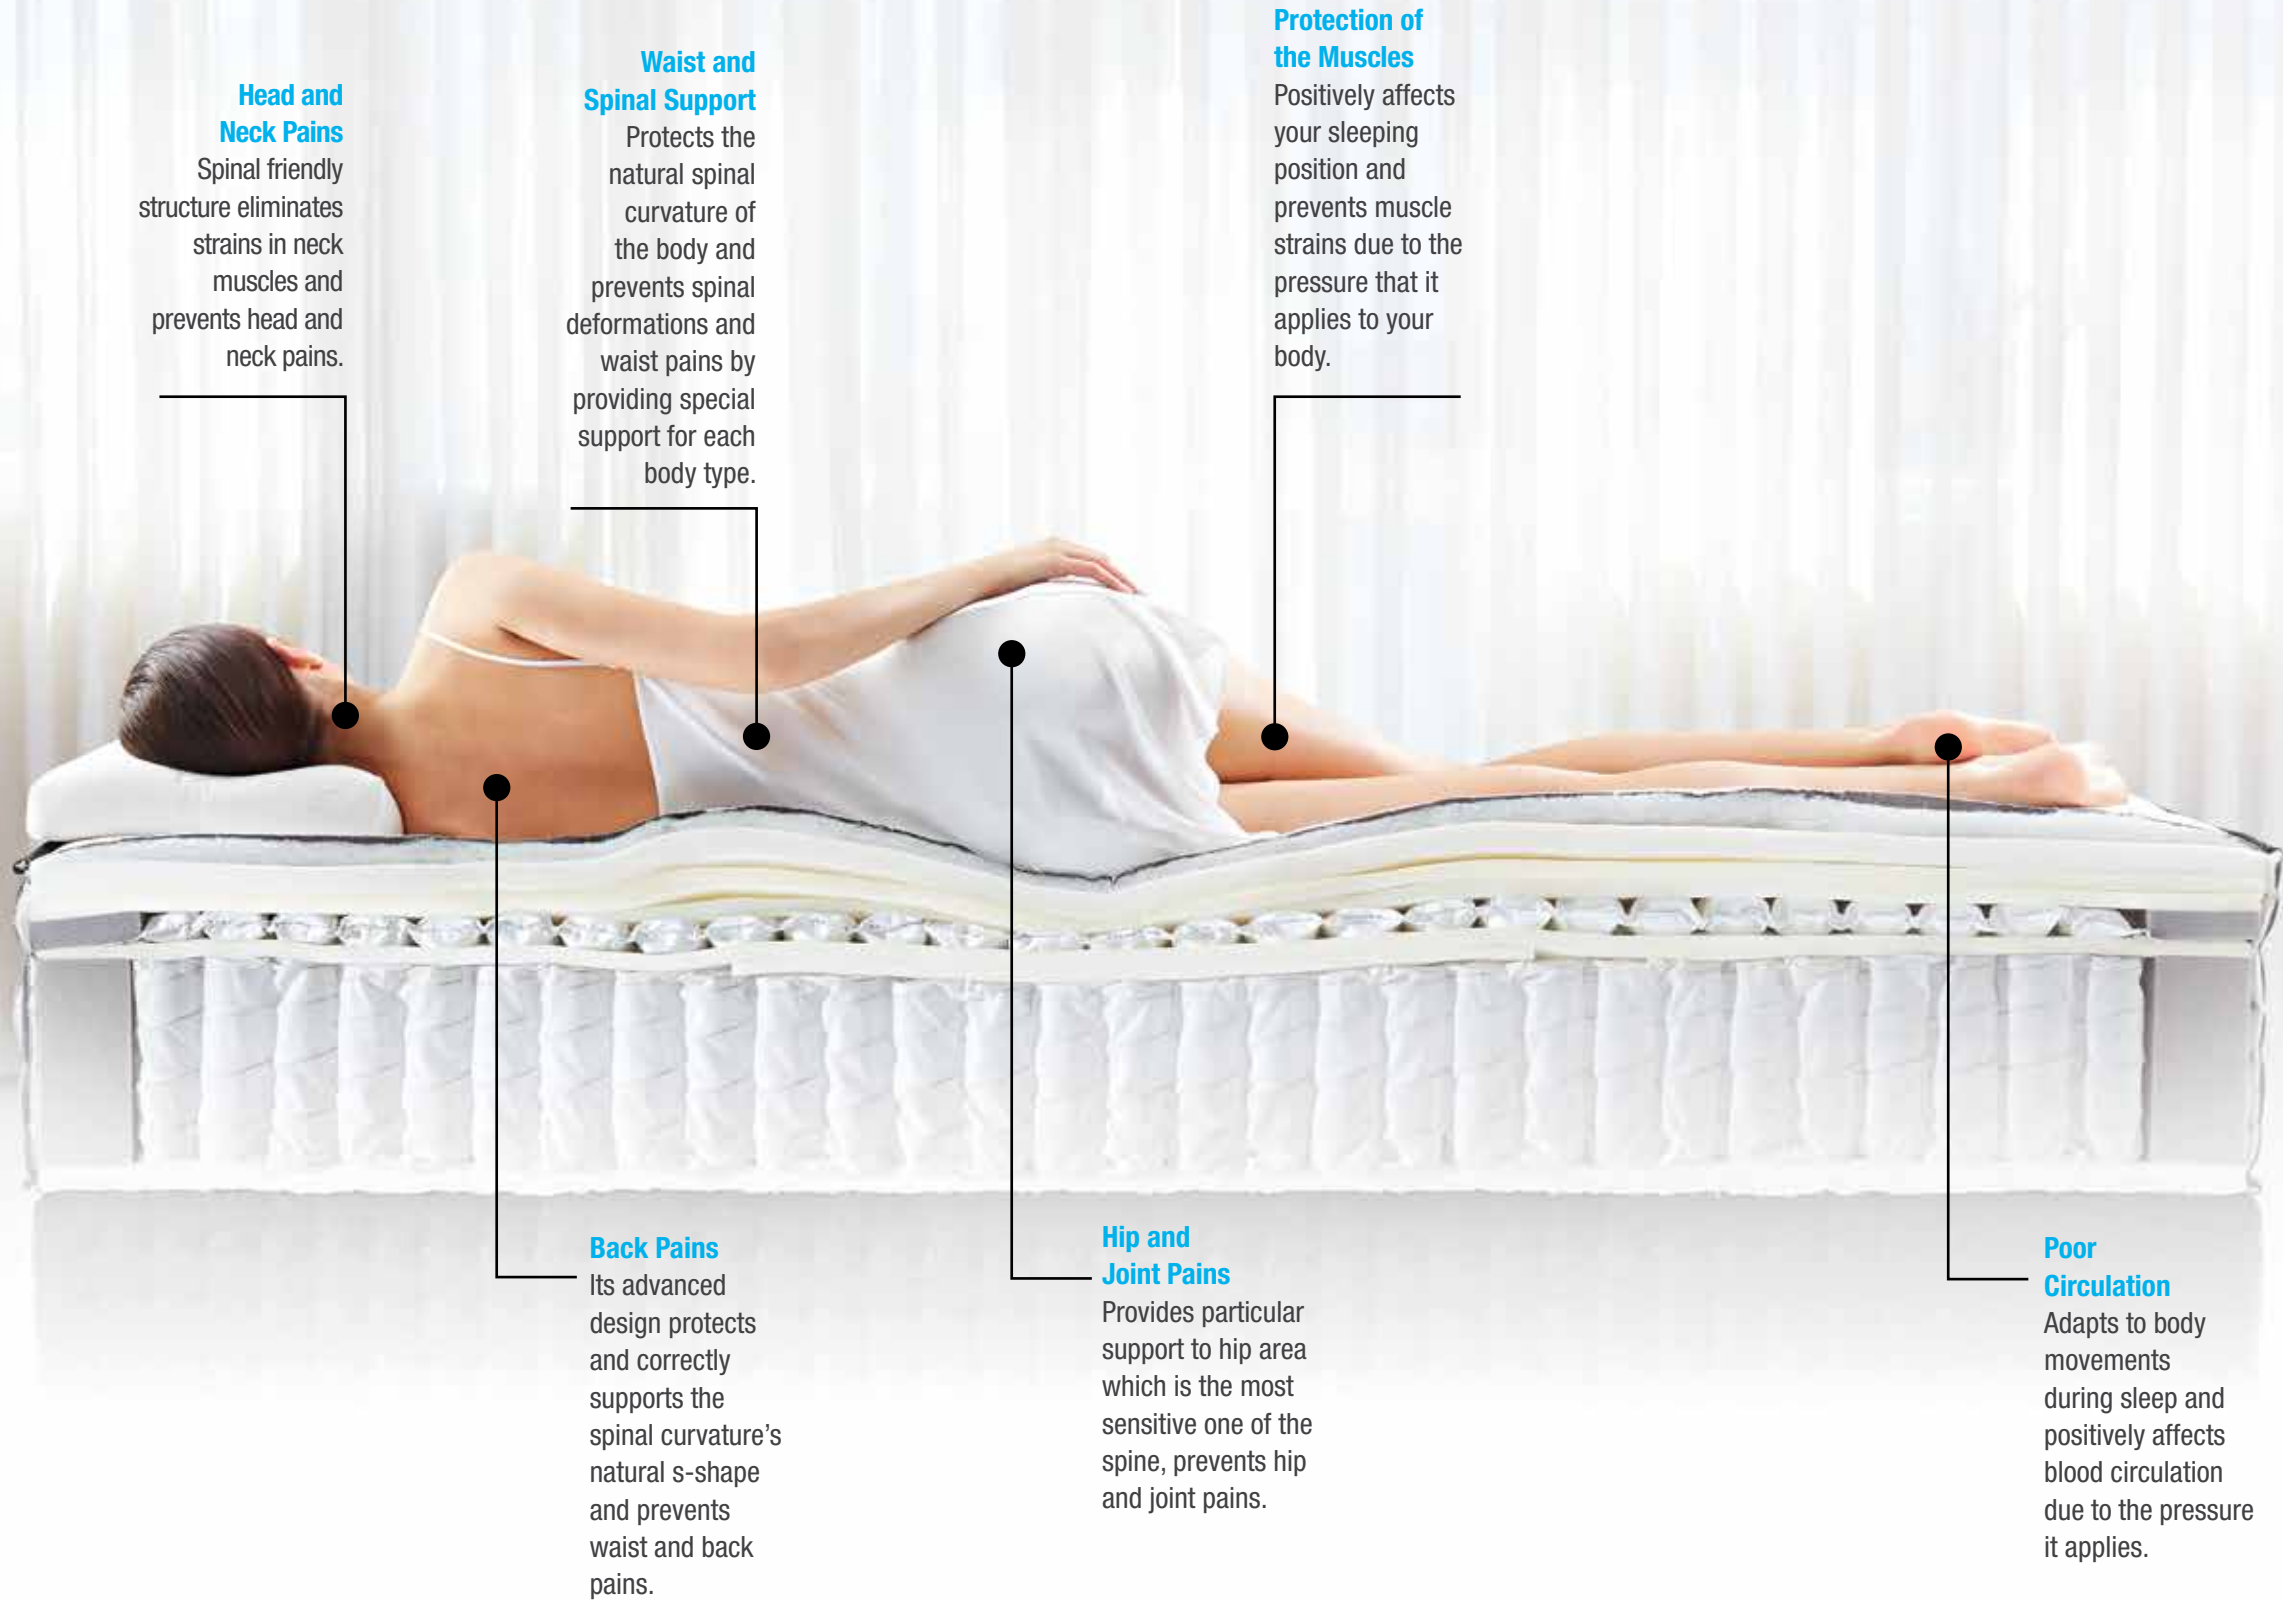

SMART
TRACK

2017
ISMOB
DESIGN
AWARD

Hybrid Series / Special Collection

Smart Track

Smart Track Mattress, providing the unique surrounding feeling of the Visco technology with the enhanced spring system Memory Coil, offers a sleeping experience that you have never felt before.

WHY BUY A HYBRID MATTRESS

Yataş's **HYBRID SERIES** mattresses, which are composed of various combinations of the most advanced spring, visco, foam, latex, gel and fabric technologies which are suitable for all kinds of body types and satisfy personal comfort and needs, provide an uninterrupted and unique sleep experience.

If the problem is the mattress, the solution is Yataşşş..

Head and Neck Pains
Spinal friendly structure eliminates strains in neck muscles and prevents head and neck pains.

Waist and Spinal Support
Protects the natural spinal curvature of the body and prevents spinal deformations and waist pains by providing special support for each body type.

Protection of the Muscles
Positively affects your sleeping position and prevents muscle strains due to the pressure that it applies to your body.

Back Pains
Its advanced design protects and correctly supports the spinal curvature's natural s-shape and prevents waist and back pains.