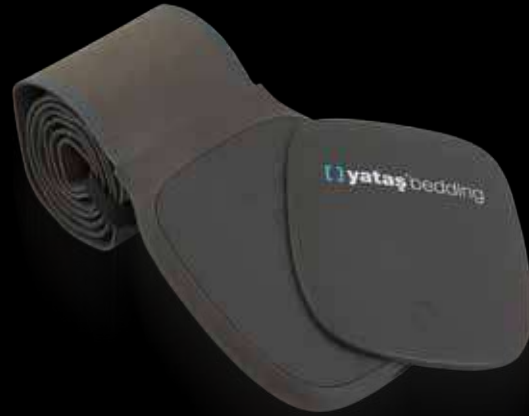

Your Personal Sleep Counselor in your Pocket

After installing the SLEEPACE app on your smart phone, the **RestOn Sleep Tracker** allows you to access detailed reports about your sleep data by touching merely a button. The device allows you not only to track your heart and breathing rate during sleep, but also various data such as the frequency of your toss and turns and the duration of your deep sleep. With the smart alarm feature, the device ensures that you start the day most vigorously.

Welcome an unique sleep experience and healthy and energetic life with **RestOn**.