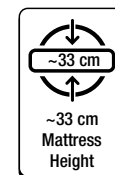

Please contact our sales points for custom dimensions.