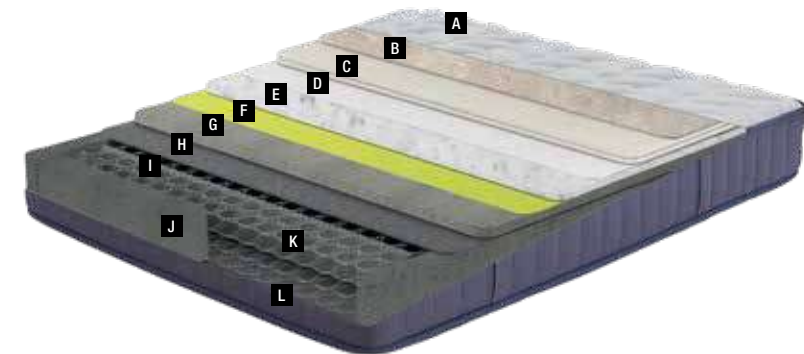

Mattress Dimensions - cm -

- 90x190
- 90x200
- 100x200
- 120x200
- 140x190
- 150x200
- 160x200
- 180x200
- 200x200