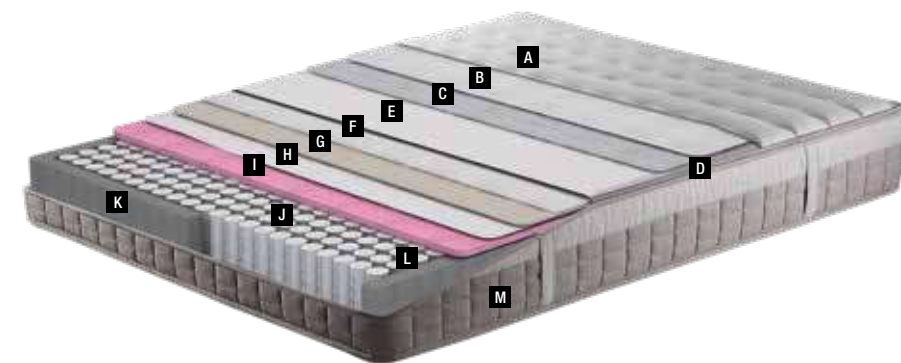

Clean Sleep Removable - Washable Cover

The Cool Action mattress provides the opportunity to clean your mattress whenever you wish with its removable and washable cover.

- Knit Fabric **A**
- Fiber **B**
- Nonwoven Fabric **C**
- Zipper **D**
- Knit Fabric **E**
- Thermobond Fiber **F**
- Roll Foam **G**
- Nonwoven **H**
- Soft Foam Sheet **I**
- Pocket spring **J**
- Support Foam **K**
- Tape **L**
- Woven Fabric **M**