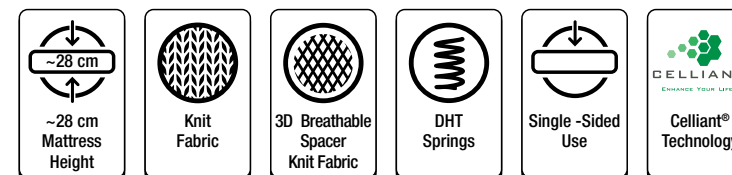

- Mattress Support Rating -

Please contact our sales points for custom dimensions.