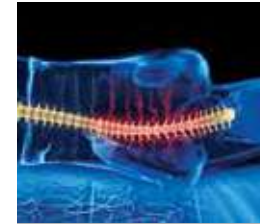

Specialized Lower Back Support UltraWaist Back Support System

UltraWaist support system provides support and comfort for the lower back and hips, which is the most vulnerable area of the backbone, and offers personalized waist support with its special soft-textured polymers for everyone, no matter what BMI or body type.