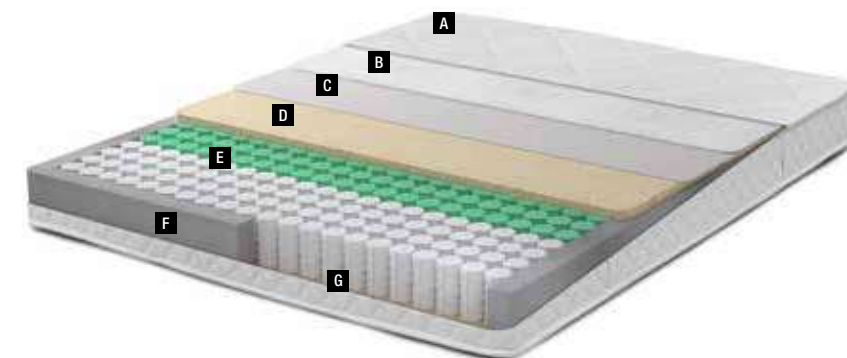

Perfect Support for Your Body

5-Zone Pocket Spring System

The 5-Zone Pocket Spring system features independent springs of varying firmnesses, which adapt to the body types of spouses sleeping on the same mattress and relieve their joint pains.

Uninterrupted Sleep

Double-Sided Use

The Penta-Z mattress may be used double-sided. This way, you can enjoy high-quality sleep for years!

- Fabric **A**
- Fiber **B**
- Interlining **C**
- Foam **D**
- Pocket Spring (5 Zone) **E**
- Support Foam **F**
- Foam **G**