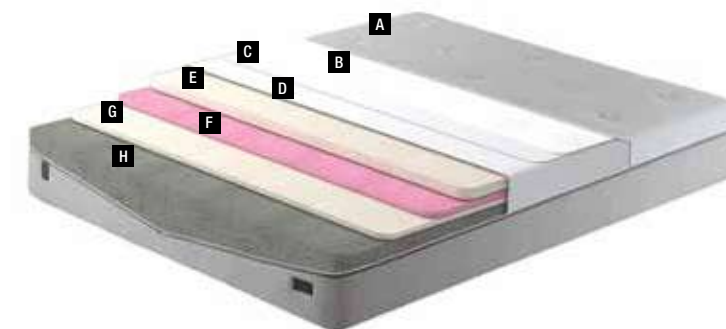

Mattress Dimensions - cm -

- 90x190
- 90x200
- 100x200
- 120x200
- 140x190
- 150x200
- 160x200
- 180x200
- 200x200

- Mattress Support Rating -