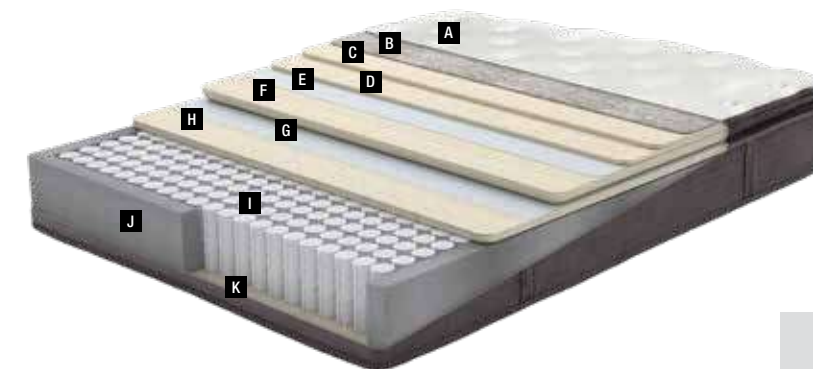

- A Knitted fabric
- B Woolmark® Wool
- C Foam
- D Foam
- E Interlining
- F Support+ Foam
- G Interlining
- H Foam
- I Pro Pocket™ Spring
- J Edge Support+ Foam
- K Foam

Mattress Dimensions - cm -

- 90x190
- 100x200
- 120x200
- 140x190
- 150x200
- 160x200
- 180x200
- 200x200

- Mattress Support Rating -