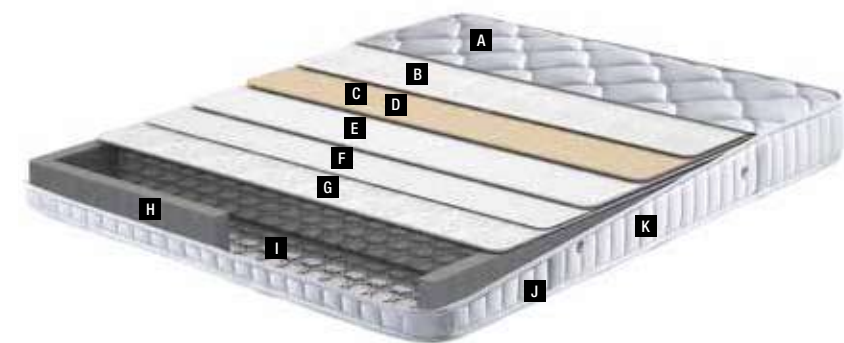

Mattress Dimensions - cm -

- 80x180
- 80x190
- 90x190
- 90x200
- 100x200
- 120x200
- 130x190/200
- 140x190/200
- 150x190/200
- 160x190/200
- 180x200
- 200x200

- Mattress Support Rating -

Please contact our sales points for custom dimensions.