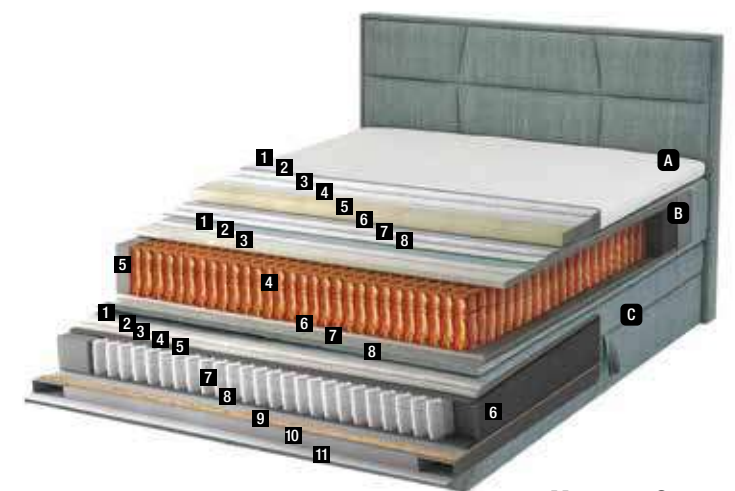

Mattress Dimensions
- cm -

- 120x200
- 140x200
- 160x200
- 180x200
- 200x200

- Mattress Support Rating -
HR TOPPER

VISCO TOPPER