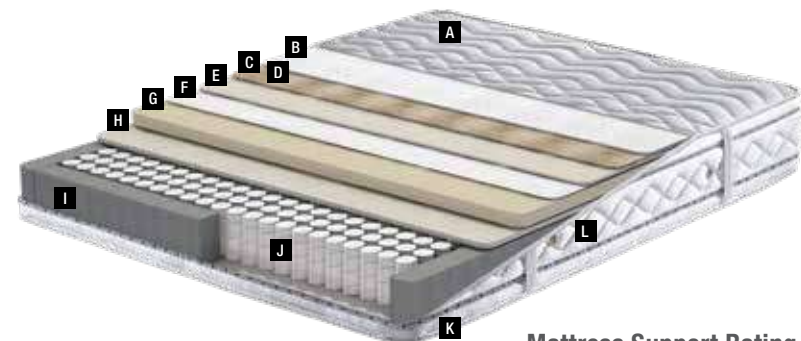

- Mattress Support Rating -

Mattress Dimensions - cm -

- 90x190
- 90x200
- 100x200
- 120x200
- 140x190
- 140x200
- 150x200
- 160x200
- 180x200
- 200x200

~30 cm
Mattress
Height

Knit
Fabric

Pocket
Spring

Visco Elastic
Memory
Foam

Double-Sided
Use

5-Zone

Summer
&
Winter

Cotton

Nonflammable

WOOLMARK®
Woolmark®

Purotex
Technology

Please contact our sales points for custom dimensions.