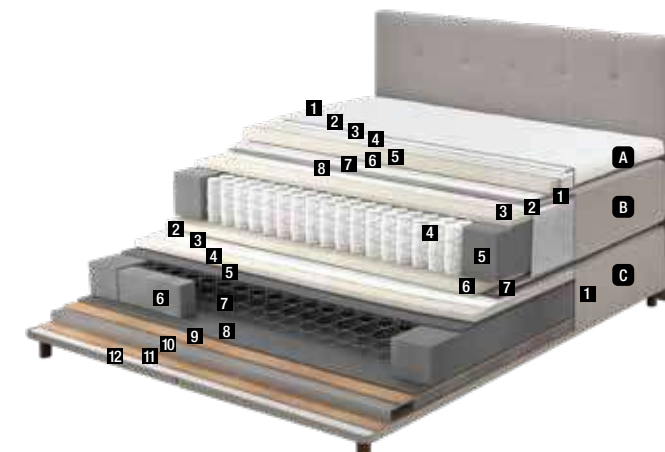

Mattress Dimensions - cm -

- 100x200
- 120x200
- 140x200
- 160x200
- 180x200
- 200x200

- Mattress Support Rating -

Set Base with Headboard

Camira

Standing out with its modern design line, the Camira headboard combines aesthetics and functional details, that make life easier. While it offers useful storage areas with its large internal volume, it provides ease of cleaning with its high leg structure.