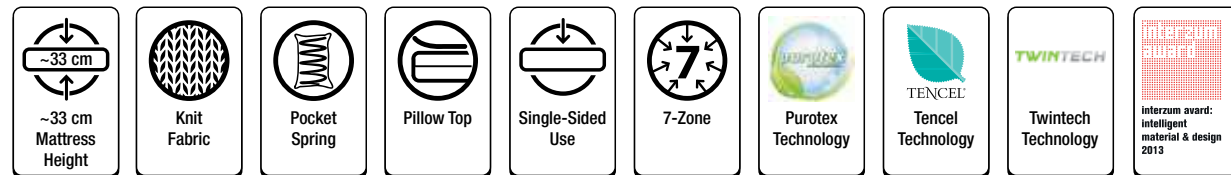

Superior Moisture Control

Tencel®

Tencel® fibers are obtained from eucalyptus trees, with its superior moisture management, it helps to balance body temperature. The soft touch of Tencel® gives your mattress a smooth, silky feel.

- Knit Fabric **A**
- Fiber **B**
- Hyper Roll Foam **C**
- Nonwoven **D**
- Foam Sheet **E**
- Soft Foam **F**
- Feather Foam **G**
- Support Foam **H**
- Pocket Spring **I**
- Nonwoven **J**
- Roll Foam **K**
- Fiber **L**
- Knit Fabric **M**

Mattress Dimensions
- cm -

90x190

100x200

120x200

140x190

150x200

160x200

180x200

200x200

- Mattress Support Rating -

SOFT   MEDIUM   MEDIUM-FIRM   FIRM