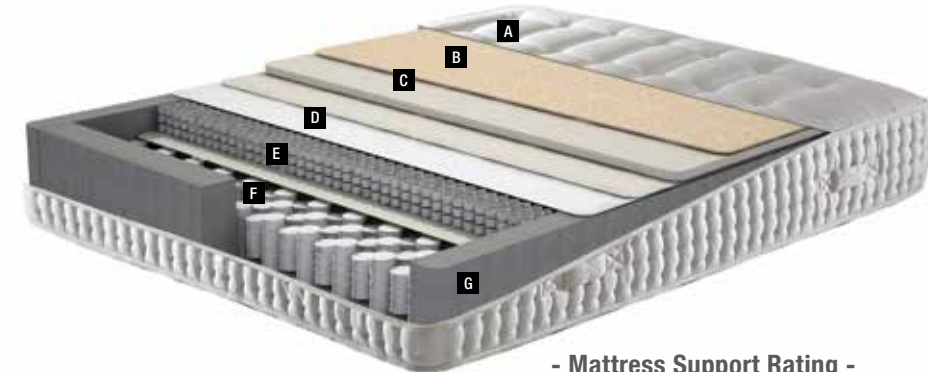

Say Goodbye to Fatigue

Active Support Technology®

Active Support Technology® of innersprings allows your muscles to relax in a more natural position. The coils adjust instantly to your sleep movements, comforting and supporting your body actively as you dream on.

- Satin Fabric **A**
- Wool Wadding **B**
- Soft Foam **C**
- Interlining **D**
- Posturflo HD **E**
- Hi-Low Spring **F**
- Edge Support Foams **G**