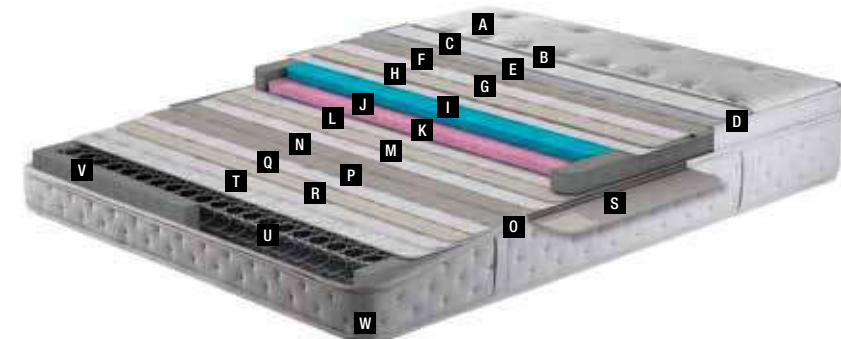

Mattress Dimensions - cm -

- 90x190
- 90x200
- 100x200
- 120x200
- 140x190
- 140x200
- 150x200
- 160x200
- 180x200
- 200x200

~32 cm
~32 cm
Mattress Height

Knit Fabric

DHT Spring

UltraWaist

Zippered Removable, Machine Washable Cover

Fresche Technology

Feran Ice® Technology

- Mattress Support Rating -

Please contact our sales points for custom dimensions.