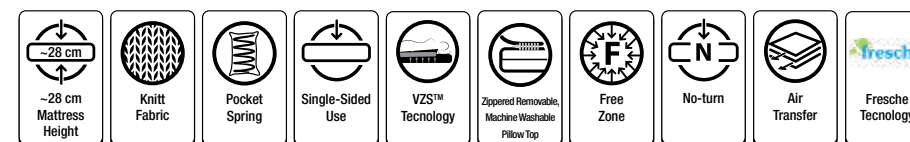

- Mattress Support Rating -

Please contact our sales points for custom dimensions.