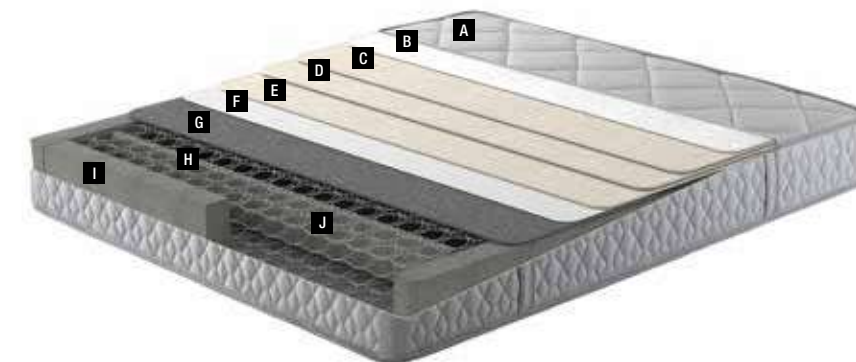

Mattress Dimensions - cm -

- 90x190
- 90x200
- 100x200
- 120x200
- 140x190
- 150x200
- 160x200
- 180x200

- Mattress Support Rating -

Please contact our sales points for custom dimensions.