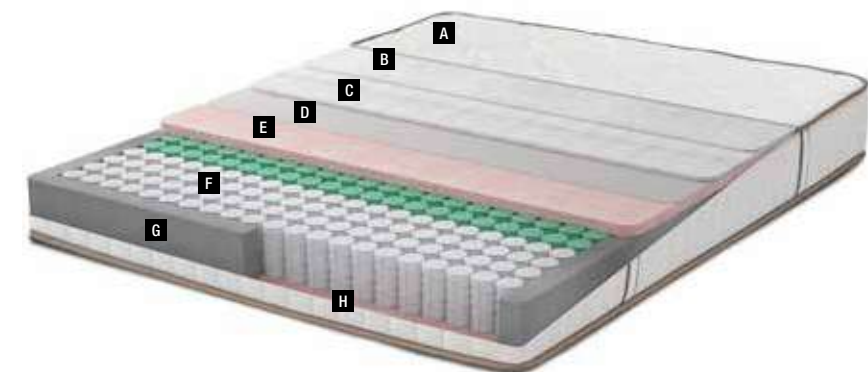

Mattress Dimensions - cm -

- 080x200
- 090x190
- 090x200
- 100x200
- 120x200
- 140x200
- 160x200
- 180x200