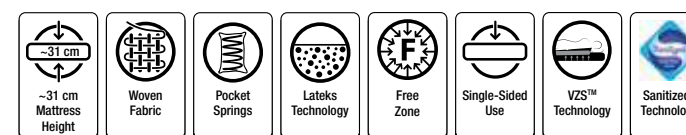

- Mattress Support Rating -