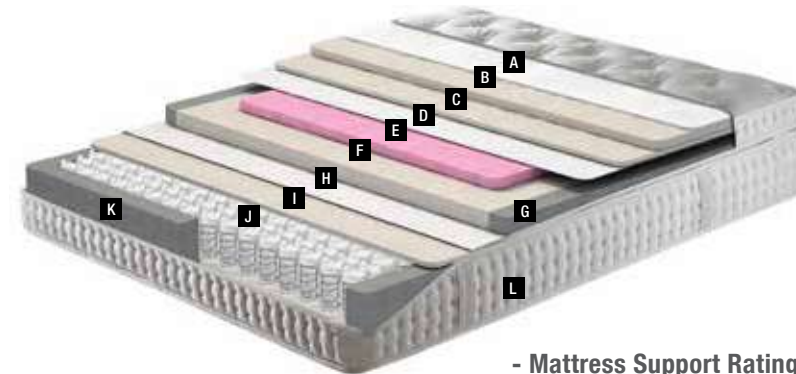

Mattress Dimensions - cm -

- 90x190
- 100x200
- 120x200
- 140x190
- 150x200
- 160x200
- 180x200
- 200x200

- Mattress Support Rating -

Please contact our sales points for custom dimensions.