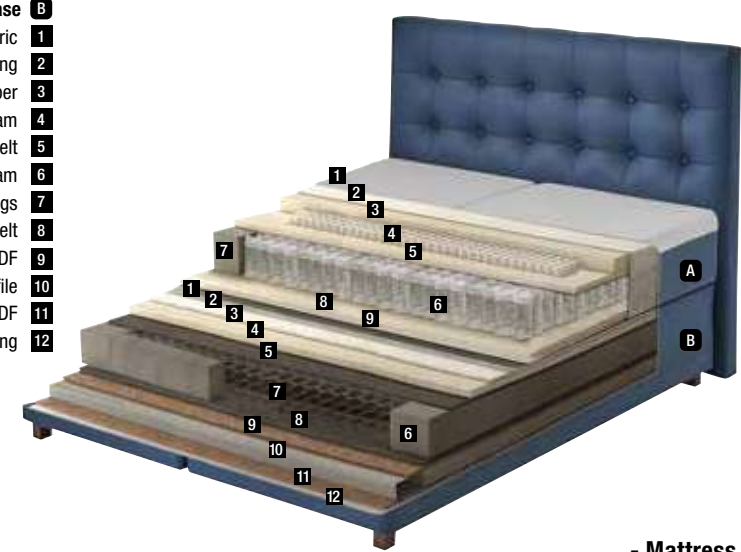

Mattress Dimensions - cm -
120x200
140x200
160x200
180x200
200x200

- ~28 cm
  Mattress
  Height
- Woven
  Fabric
- Hourglass
  Spring
- Pocket
  Springs
- No-turn
- HyCare®
  Technology

- Mattress Support Rating -