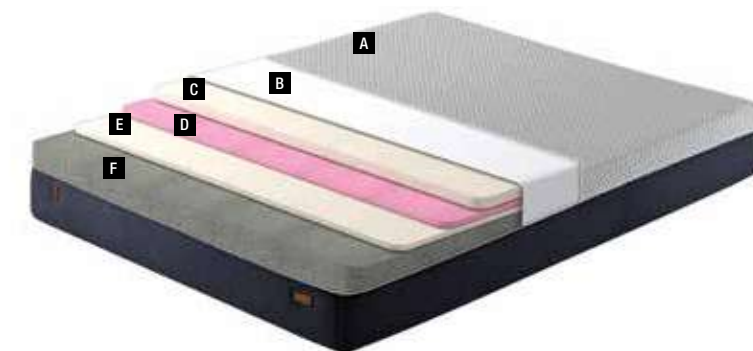

Mattress Dimensions - cm -

- 90x190
- 90x200
- 100x200
- 120x200
- 140x190
- 150x200
- 160x200
- 180x200
- 200x200

- Mattress Support Rating -