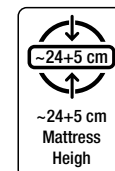

Mattress Dimensions - cm -

- 100x200
- 120x200
- 140x200
- 160x200
- 180x200
- 200x200

- Mattress Support Rating -

Set Base with Headboard

Camira

Standing out with its modern design line, the Camira headboard combines aesthetics and functional details, that make life easier. While it offers useful storage areas with its large internal volume, it provides ease of cleaning with its high leg structure.