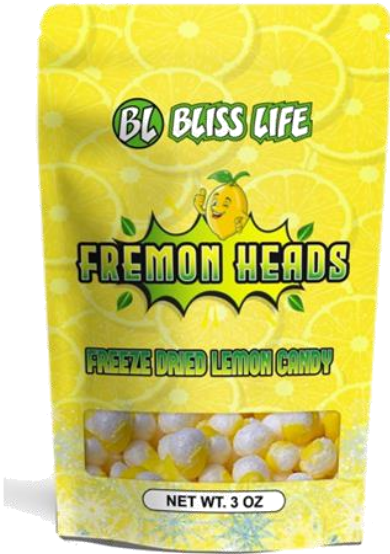

03

CRUNCHY DELICIOUS TREAT - These freeze dried Fremon Heads super sour lemonheads candies are not just a sweet treat, they're also a versatile snack option. You can enjoy these trendy treats anytime you want sour lemonheads.

04

PACKAGING DIMENSIONS - 1.5"D x 4.5"W x 7"H

05

UPC-739394673773

FREEZE-DRIED FREMON HEADS CANDY

3OZ

PRICING
50 POUCHES/
CASE 7.99 RETAIL

01

BOLD AND LONG-LASTING FLAVOR - These freeze dried bite sized candies are designed to maintain their original delicious taste.

02

COMPACT AND LIGHTWEIGHT - Each pack of freeze dried candy is compact and lightweight, making it easy to take with you on the go. If you are packing a lunch or going on a trip, these are a quick and yummy snack.

03

Four Flavors: Orange Creamsicle, Smores, Caramel Apple & Strawberries and Cream

04

SHELF-READY POP DISPLAY - Perfect for easy and quick shelf or countertop merchandising. Each display contains 20 ct. pouches of candy