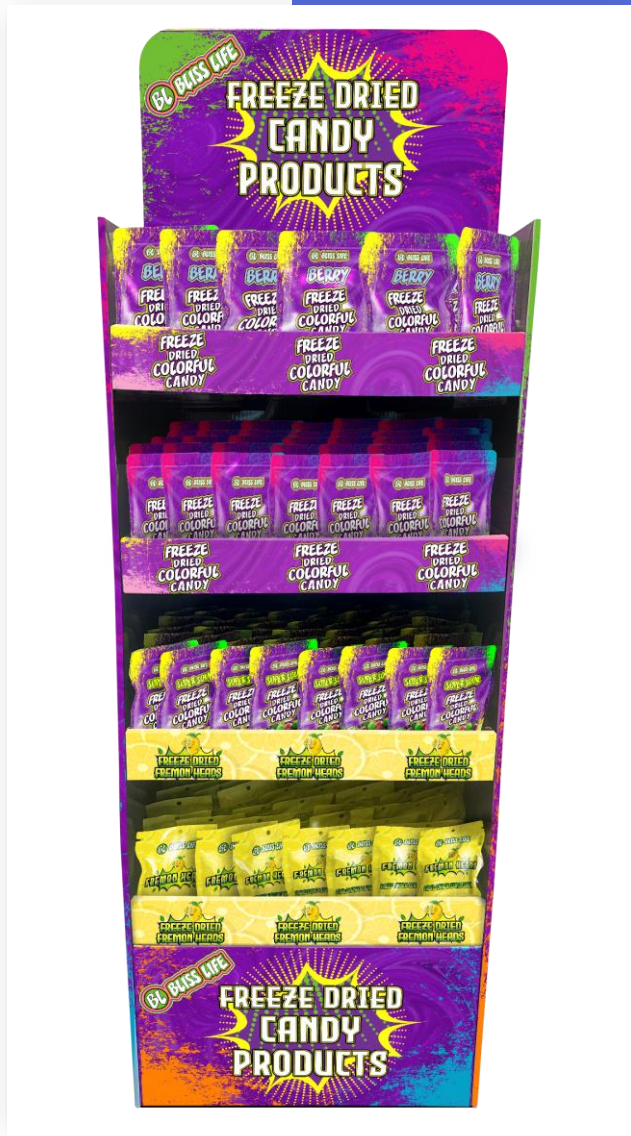

03

Four Flavors: Orange Creamsicle, Smores, Caramel Apple & Strawberries and Cream

04

SHELF-READY POP DISPLAY - Perfect for easy and quick shelf or countertop merchandising. Each display contains 20 ct. pouches of candy

05

PACKAGING DIMENSIONS - 2"D x 5"W x 9"H

06

UPC-739394673858 Caramel Apple;
739394673872 Orange Creamsicle; 739394673834 Smores;
739394673889 Strawberries & Cream

FREEZE-DRIED CANDY BITES

1.5OZ POUCH

PRICING
30 POUCHES/
CASE 7.99 RETAIL

BLISS LIFE FREEZE DRIED CANDY SHIPPER

4-TIERS

PRICING

160 units per shipper

MSRP: \$7.99

SHIPPER Content UPC's Below	QTY	Shipper Content Description
739394673773	50	Bliss Life Freeze Dried Fremon Heads 3oz
739394673643	50	Bliss Life Freeze Dried Colorful Candy 3oz
739394673612	50	Bliss Life Freeze Dried Sour Colorful Candy 3oz
739394673780	50	Bliss Life Freeze Dried Berry Colorful Candy 3oz