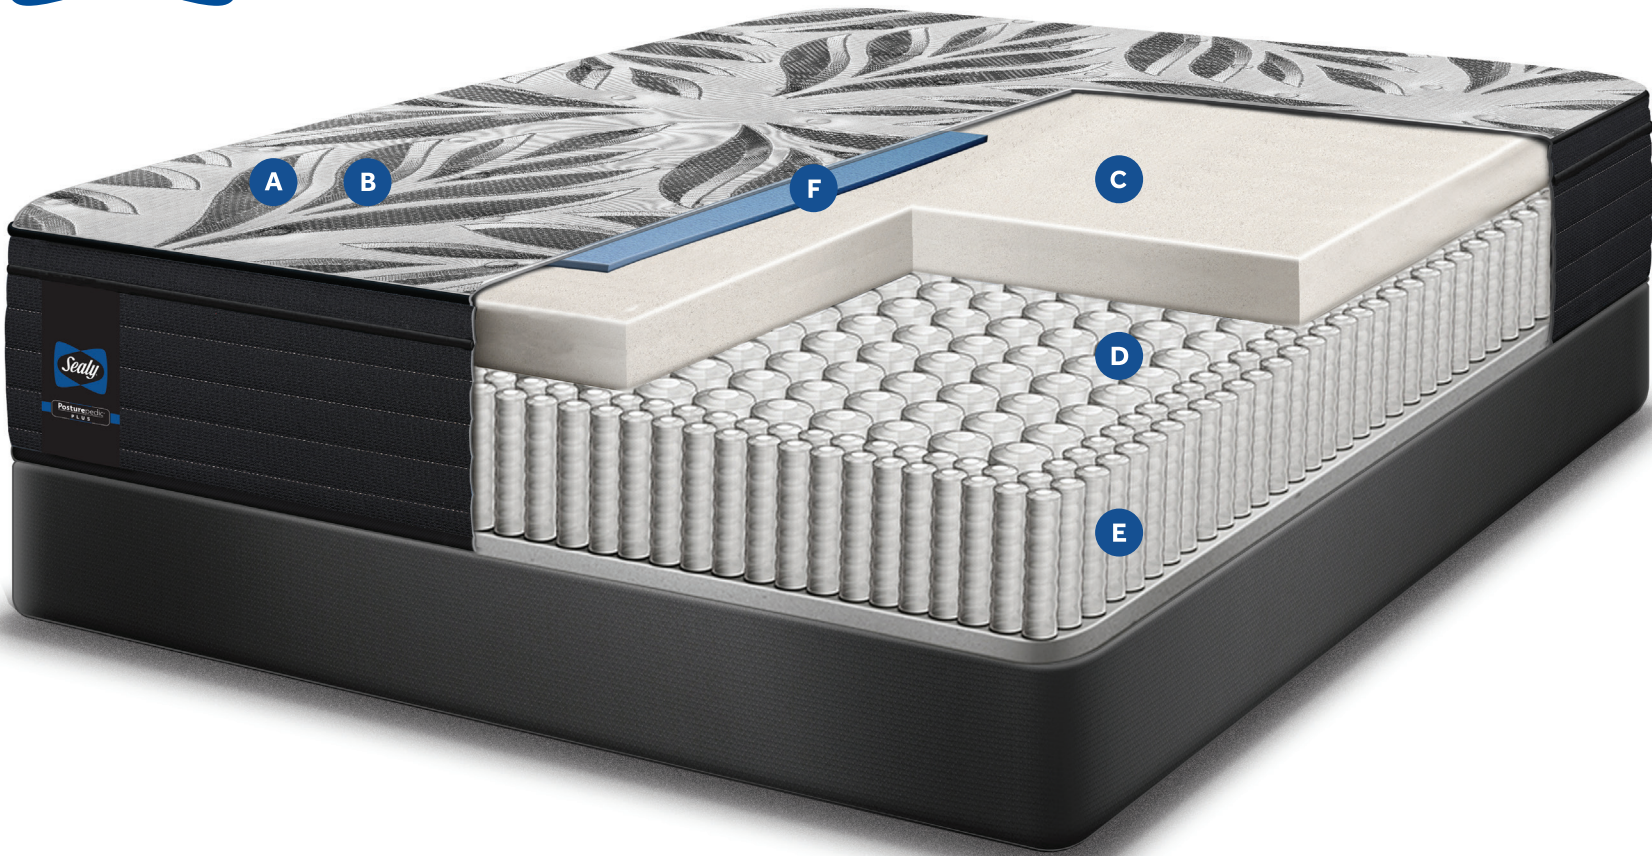

SolidEdge™ PRO

F

Targeted Support

Targeted GelSense™ HD Memory Foam

**Posturepedic<sup>®</sup>**  
**PLUS**

**SIESTA KEY**  
**1000 SERIES EUROTOP**

**14½" PROFILE HEIGHT**

**COIL COUNTS**