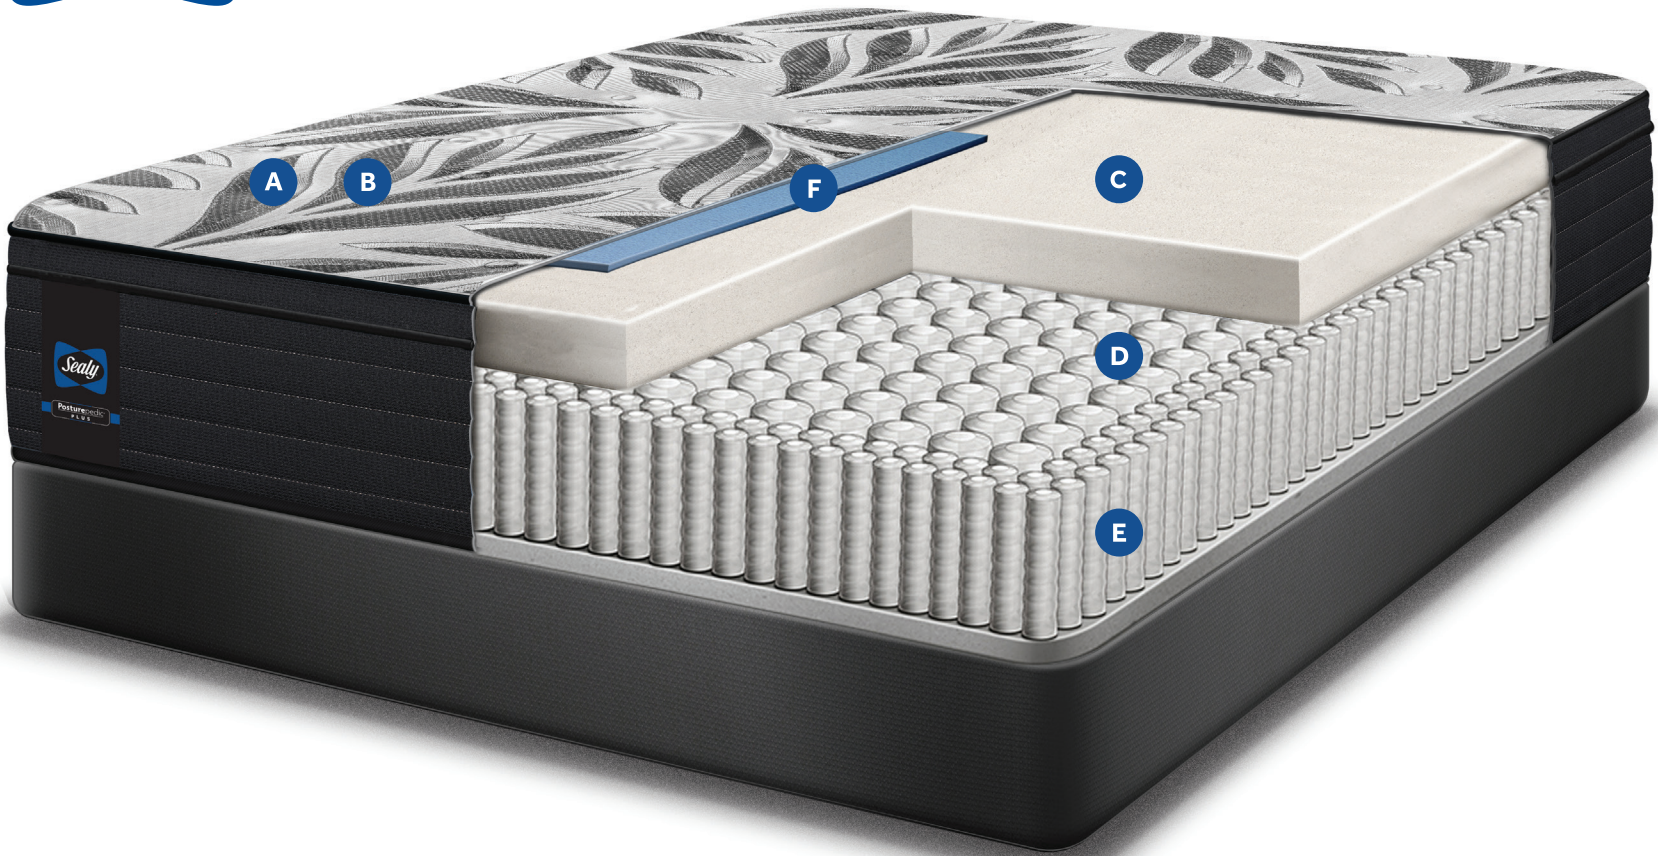

14½" PROFILE HEIGHT

COIL COUNTS

K 1250 • Q 1000 • D 847 • TXL 679 • T 642

**COMPATIBLE WITH
LIFESTYLE BASES**

**10 YEAR LIMITED
WARRANTY**