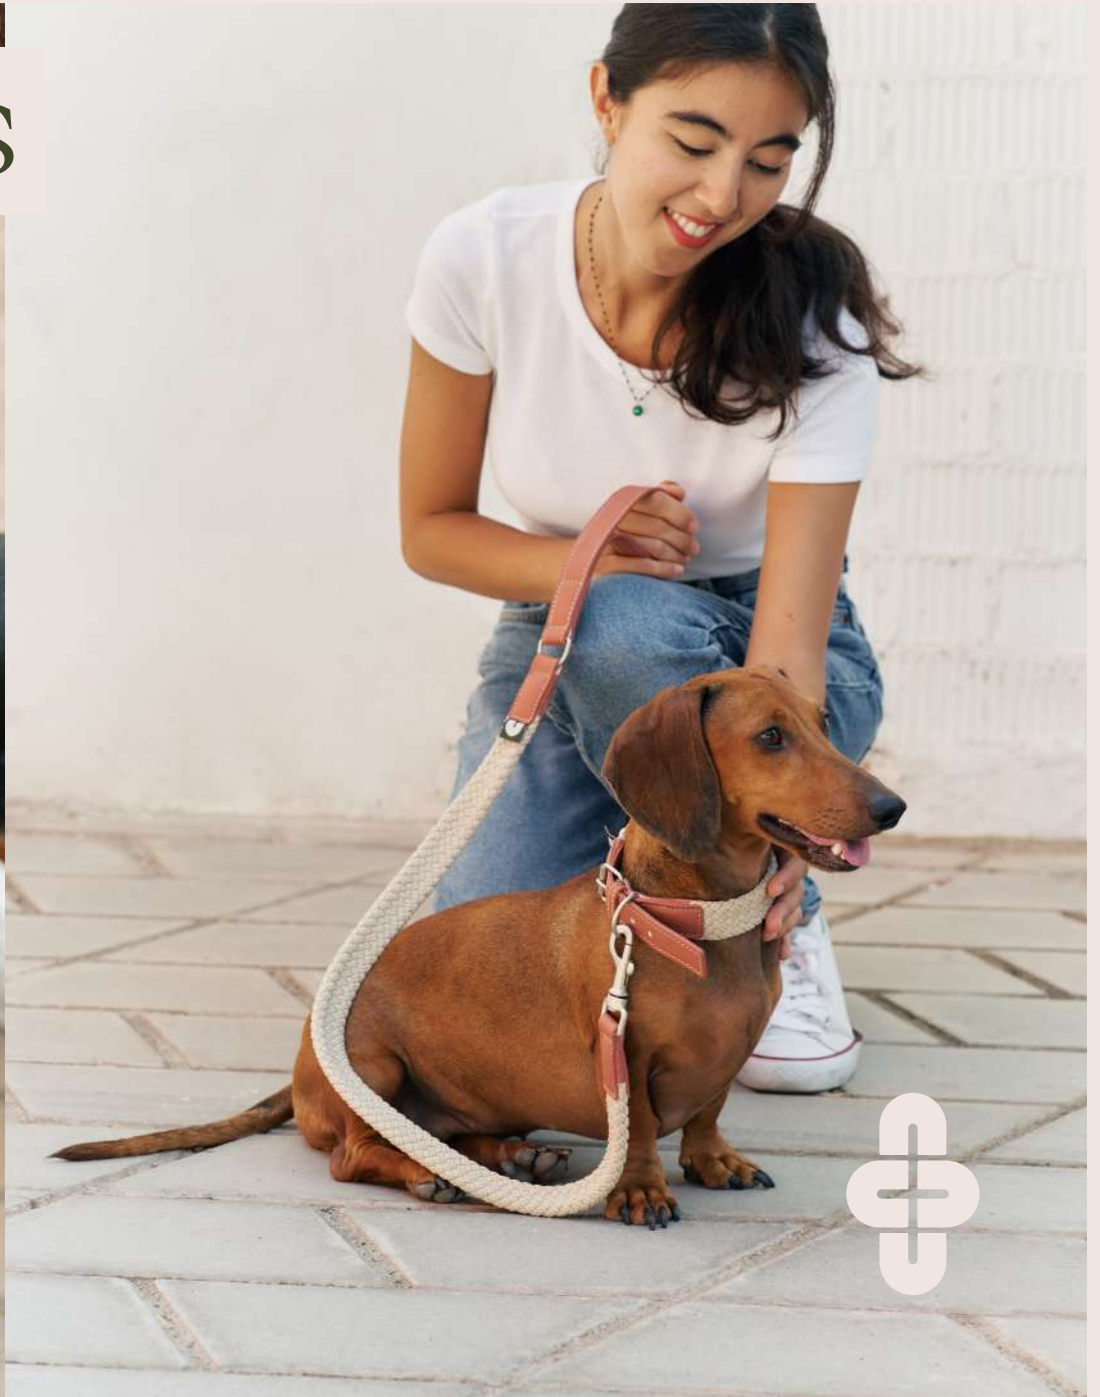

Walk products