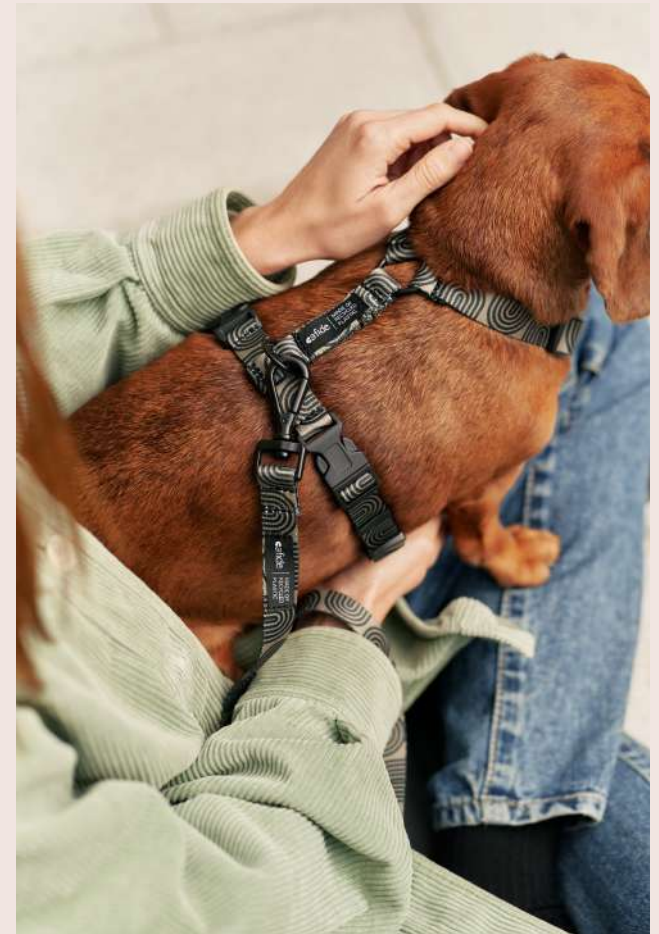

Recycled PET Harness Green Design, Juno