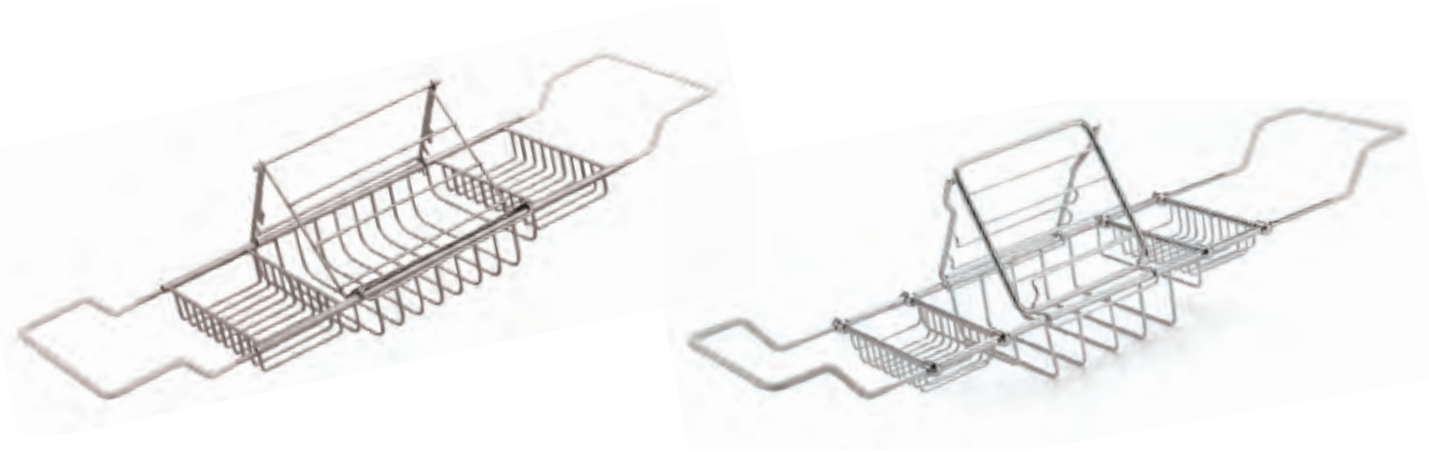

Tub/Sink Accessories

BATHTUB CADDY - READING RACK

27" L x 7 1/2" W

Extends to 37 1/2" long

Removable reading rack

31420-CH	Chrome	$255

Scan or click for more information

DELUXE BATHTUB CADDY

Solid Brass 27" L x 8" W

Extends to 42" long, Solid Brass

Reading rack sold separately

31500-CH	Chrome	$335
31500-BN	Brushed Nickel	$335
31500-AB	Antique Bronze	$305
31650-AB	Reading rack, Solid Brass Antique Bronze	$185

Scan or click for more information

WATER SUPPLY LINE - SUPPORT RODS

Waste and Overflow Mount

1" supply line loop diameter

Compatible with #3965, #3970, and #3970XL Water Supply Lines, and #2220, #2222, #2647 and #2224 Waste and Overflows

Use for additional support for water supply lines

3362-CH	Chrome	$105
3362-AB	Antique Bronze	$160

Scan or click for more information

WALL AND CEILING SUPPORT ROD

For Rectangular Shower Curtain Frame

36" long

Includes eyeloop and flange

For use with 3150 Rectangular Shower Curtain Frame if additional support is desired

3465-CH	Chrome	$155

Scan or click for more information