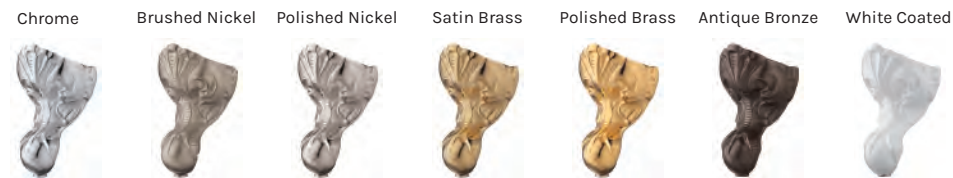

Cast Iron • MADE IN EUROPE • Slip Resistant Bathing Well

Scan or click for more information

TRADITIONAL

Cast Iron Bathtub

Shown #2106-WC-PN

MODEL	MEASUREMENTS	FEET FINISH	INTERIOR FINISH	EXTERIOR FINISH	LIST PRICE	
2093-WW	54"L x 30"W x 24"H - Flat Rim for Faucet Holes. Specify centre-to-centre dimensions. Max 2 holes. 5" to 9"	Chrome Plated Brushed Nickel Polished Nickel Satin Brass Polished Brass Antique Bronze White Coated	White	White	\$5,920	
2093-WC				Custom Colour	\$7,010	
2107-WW	68"L x 30"W x 24"H - Flat Rim for Faucet Holes. Specify centre-to-centre dimensions. Max 2 holes. 5" to 9"			White	\$5,930	
2107-WC				Custom Colour	\$7,030	
2094-WW	54"L x 30"W x 24"H		White	White	White	\$5,730
2094-WC	Continuous Rolled Rim, No Faucet Holes				Custom Colour	\$6,820
2104-WW	61"L x 30"W x 24"H				White	\$5,680
2104-WC	Continuous Rolled Rim, No Faucet Holes				Custom Colour	\$6,770
2106-WW	68"L x 30"W x 24"H	White			\$5,740	
2106-WC	Continuous Rolled Rim, No Faucet Holes	Custom Colour			\$6,840	