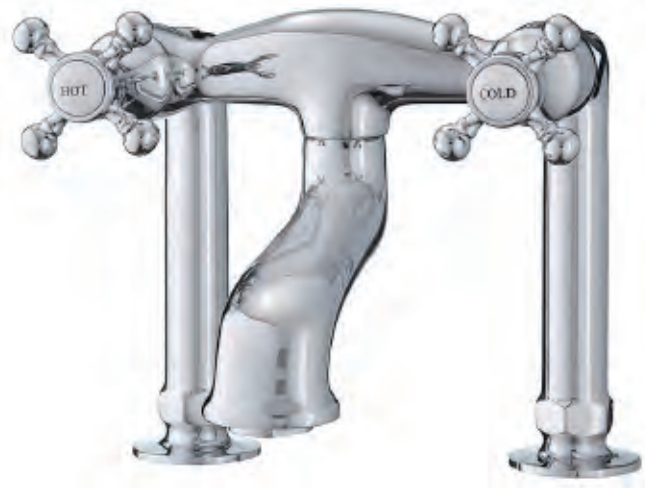

Tub Fillers

RIM MOUNT - EXTRA TALL TUB FILLER

6" Centres

Ceramic 1/4 turn cartridges

Compatible with #3411 Water Supply Lines

Spout is 11/2" above rim of bathtub on tub filler only

5142-CH	Chrome	$745
5142-BN	Brushed Nickel	$920

Scan or click for more information

RIM MOUNT - TUB FILLER

With Hand Shower

Adjustable pillars allow 4" to 10" centres

Ceramic 1/4 turn cartridges

Compatible with #3411 Water Supply Lines

Spout is 5 1/2" above rim of bathtub

6012-CH	Chrome	$690
6012-AB	Antique Bronze	$825

Scan or click for more information

WALL MOUNT - TUB FILLER

For Cheviot #2092, #2100, #2102, #2116 and #2176 Bathtubs

3 3/8" Centres

Ceramic 1/4 turn cartridges

Compatible with #35576 Water Supply Lines

3107-CH	Chrome	$710

Scan or click for more information

WALL MOUNT - TUB FILLER

For Cheviot #2092, #2100, #2102, #2116 and #2176 Bathtubs

3 3/8" Centres

Ceramic 1/4 turn cartridges

Compatible with #35576 Water Supply Lines

3100-CH	Chrome	$285

Scan or click for more information