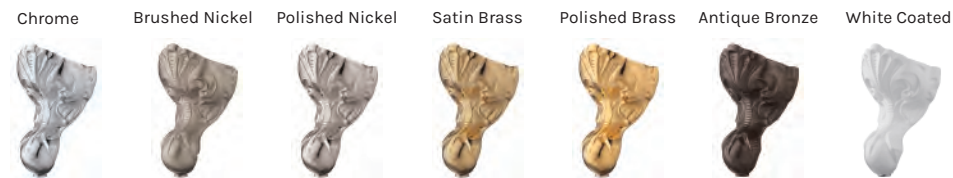

Cast Iron • MADE IN EUROPE • Slip Resistant Bathing Well

Scan or click for more information

SLIPPER

Cast Iron Bathtub

Shown #2132-WW-CH

MODEL	MEASUREMENTS	FEET FINISH	INTERIOR FINISH	EXTERIOR FINISH	LIST PRICE	
2144-WW	54"L x 30"W x 30"H	Chrome Plated Brushed Nickel	White	White	\$6,230	
2144-WC	With Continuous Rolled Rim, No Faucet Holes			Custom Colour	\$7,320	
2108-WW	61"L x 30"W x 30"H	Polished Nickel		White	\$6,050	
2108-WC	With Continuous Rolled Rim, No Faucet Holes	Satin Brass Polished Brass		Custom Colour	\$7,140	
2132-WW	68"L x 30"W x 30"H	Antique Bronze		White	\$6,370	
2132-WC	With Continuous Rolled Rim, No Faucet Holes	White Coated		Custom Colour	\$7,460	
2146-WW	54"L x 30"W x 30"H	Chrome Plated Brushed Nickel		White	White	\$6,420
2146-WC	Flat Rim for Faucet Holes. Available in 6" centre-to-centre dimension only				Custom Colour	\$7,510
2159-WW	61"L x 30"W x 30"H	Polished Nickel			White	\$6,240
2159-WC	Flat Rim for Faucet Holes. Specify centre-to-centre dimensions. Maximum 2 holes. 5" to 9"	Satin Brass Polished Brass			Custom Colour	\$7,330
2134-WW	68"L x 30"W x 30"H	Antique Bronze	White		\$6,560	
2134-WC	Flat Rim for Faucet Holes. Specify centre-to-centre dimensions. Maximum 2 holes. 5" to 9"	White Coated	Custom Colour		\$7,650	