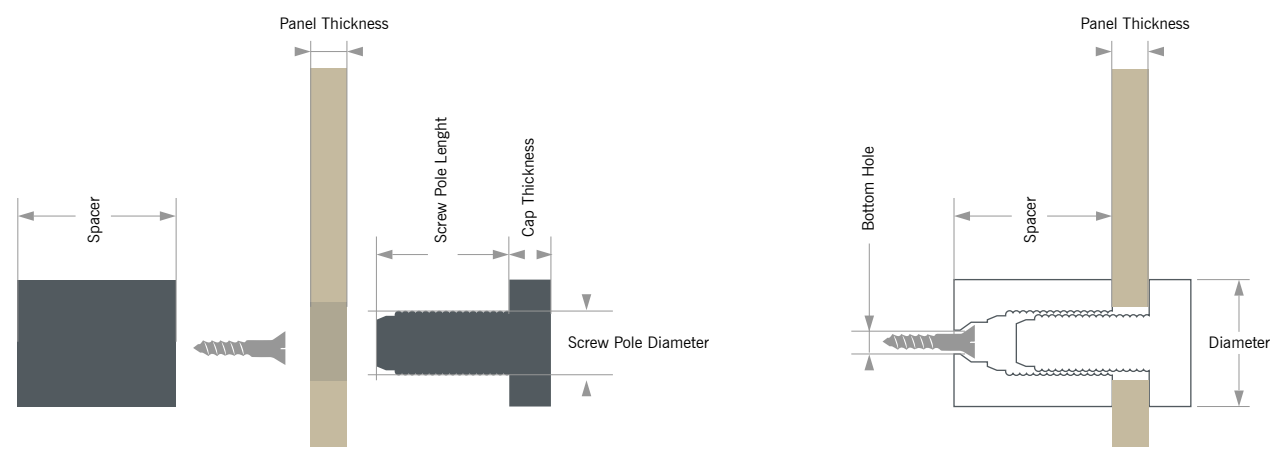

CROMATO - CHROME

ORO - GOLD

NERO - BLACK

Aluminum standoff

Spacers in chromed aluminum for plates with a maximum thickness of 4 mm.

INSTALLATION

Fix the spacer to the wall, position the panel, screw the head into the hole.

MATERIAL FINISH

Chromed - Gold - Black

SIZE	DIAMETER	CAP THICKNESS	SPACER	SCREW POLE SIZE	BOTTOM HOLE SIZE	MAX PANEL THICKNESS
13X13	13mm	4mm	13mm	Diam. 8mm Leng. 12	4,2mm	6mm