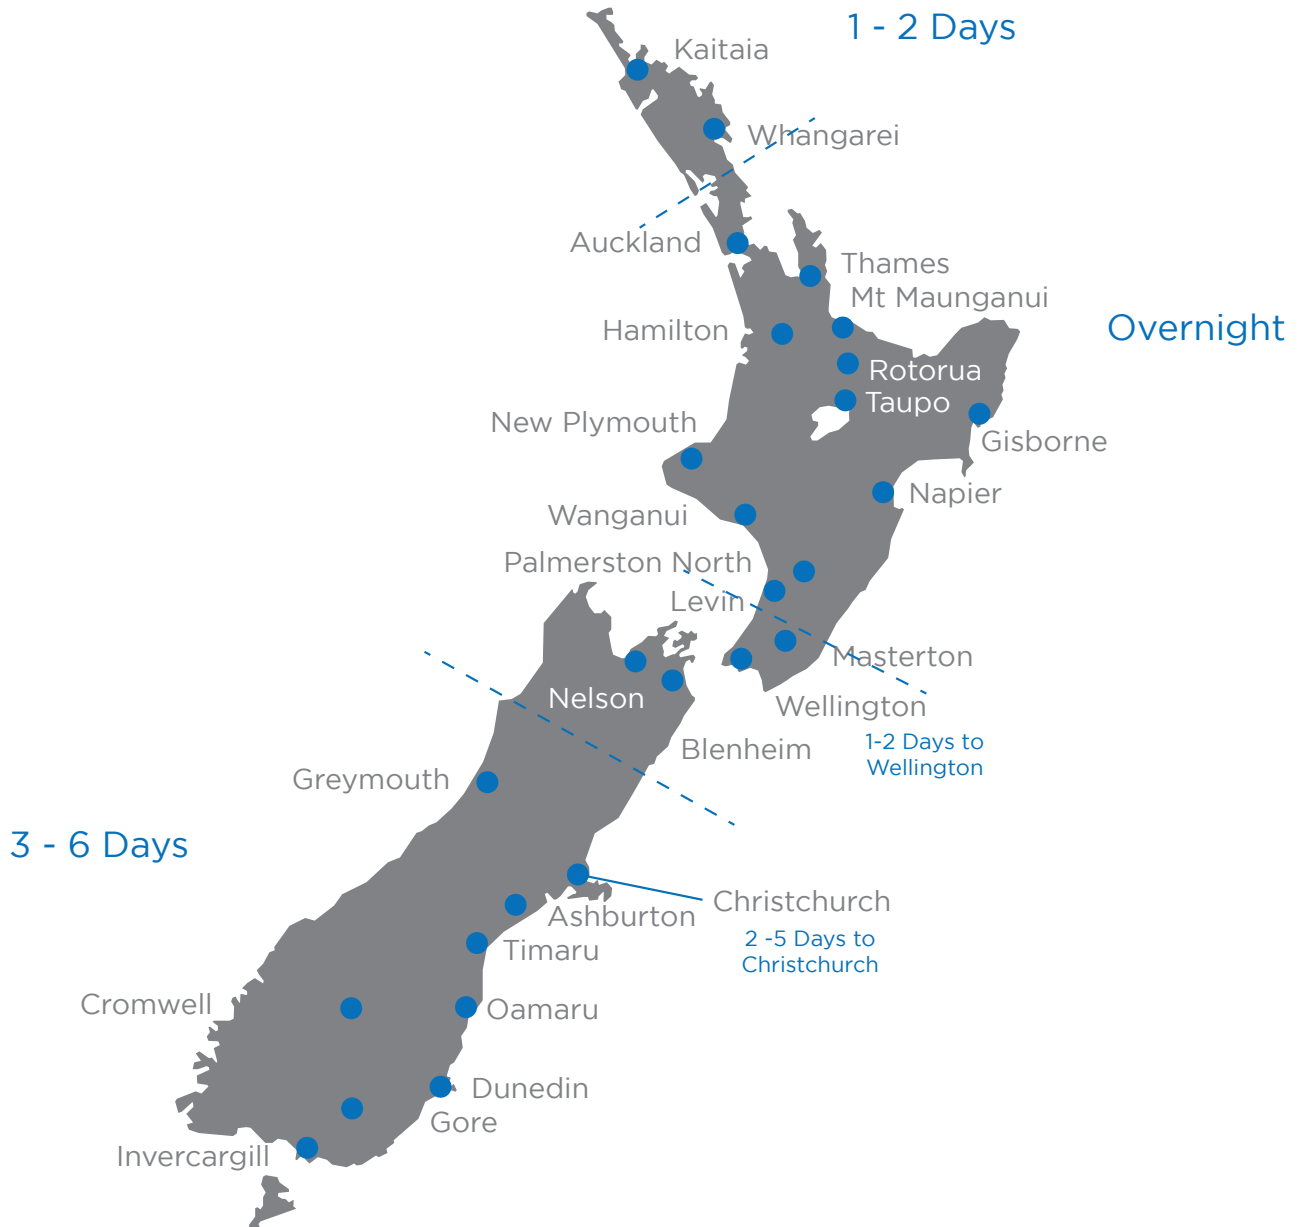

## Branch Network & Average Transit Time ex Tauranga

Transit times are based on the number of business days required for delivery.

*Please note: Weather, traffic delays, availability of freight, delivery run configurations, and other events beyond our control may impact on these delivery times. Transit times do not include day of pick up, weekends or public holidays.*

### Manfreight Transport Tauranga

3 Te Kakau Place (off Truman Lane)  
Kairua, Papamoa 3175  
T | 07 574 0950

[www.mainfreight.com](http://www.mainfreight.com)

*Special people  
Special company*