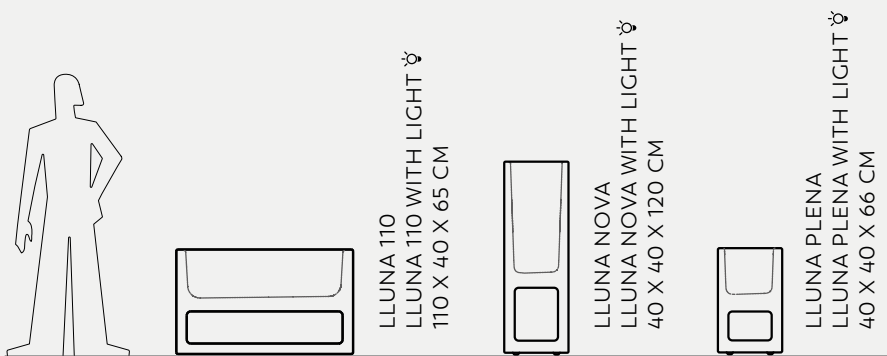

Liscio Siena 391, 392 and 393