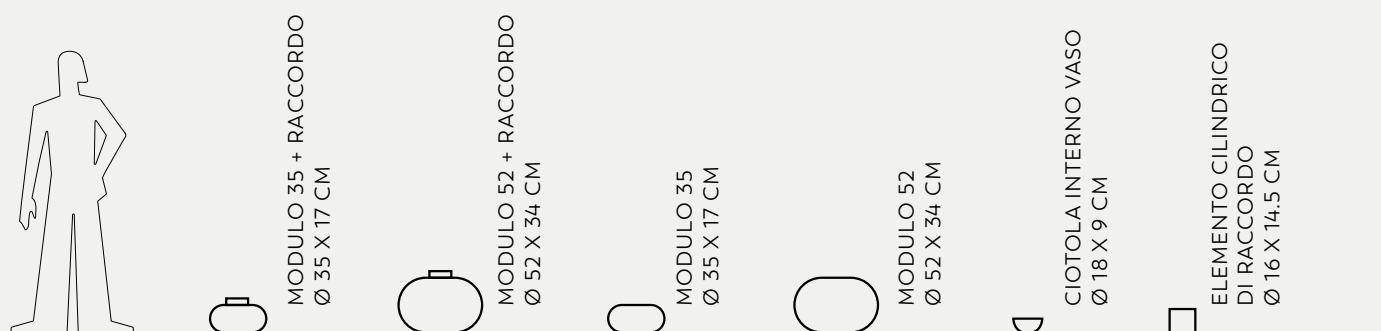

NEW_WAVE
pag. 54

RIPPLE
pag. 58

SANTAVASE
pag. 62

THE VASES
pag. 64