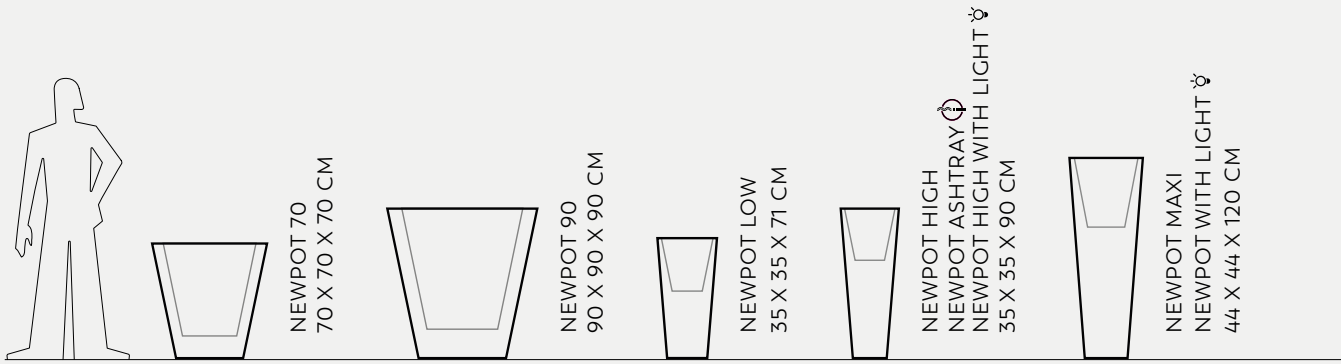

*Neoclassic Cassetta Liscia
Ming*

POTS

NEWPOT

Paolo Rizzatto

☼ AVAILABLE WITH LIGHT
MOLESKIN FINISHING AVAILABLE