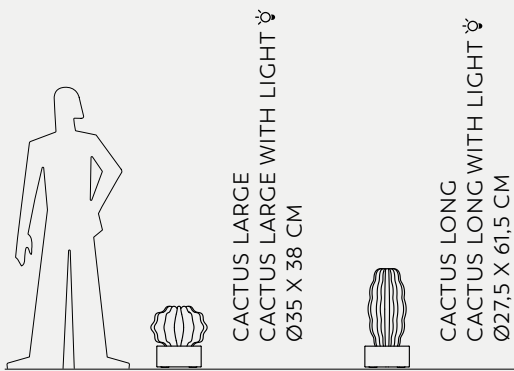

GIFTS

BONNIE

Alessandra Baldereschi

Bonnie with light

CACTUS LARGE
CACTUS LARGE WITH LIGHT ☽
Ø35 X 38 CM

CACTUS LONG
CACTUS LONG WITH LIGHT ☽
Ø27,5 X 61,5 CM

☽ AVAILABLE WITH LIGHT

GIFTS