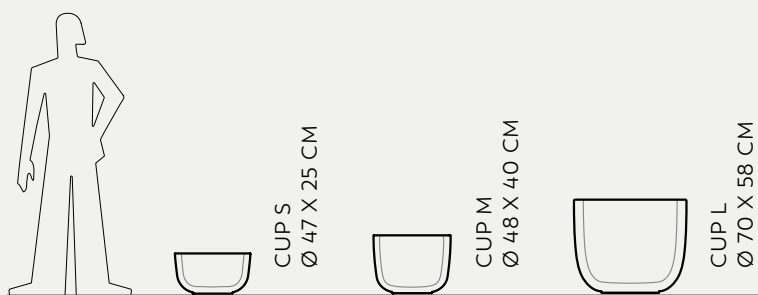

Cubotti Light