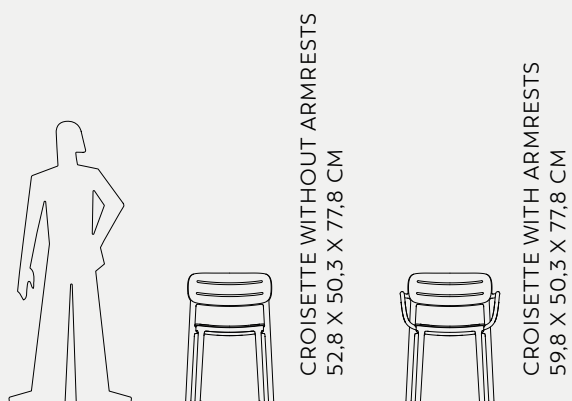

RUSSEL
pag. 250

SOLEA
pag. 254