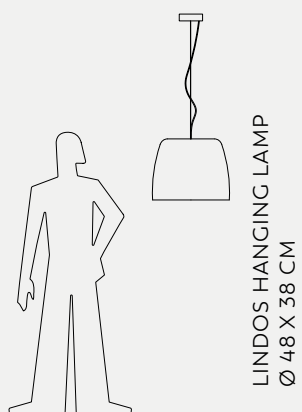

*Lady Jane
Canisse armchair and sofa*

Lady Jane

LAMPA-DARIA HANGING LAMP
Ø110 X 51 CM

LIGHTS

LAMPA-DARIA

Luisa Bocchietto

Lampa-Daria hanging lamp

LINDOS HANGING LAMP
Ø 48 X 38 CM