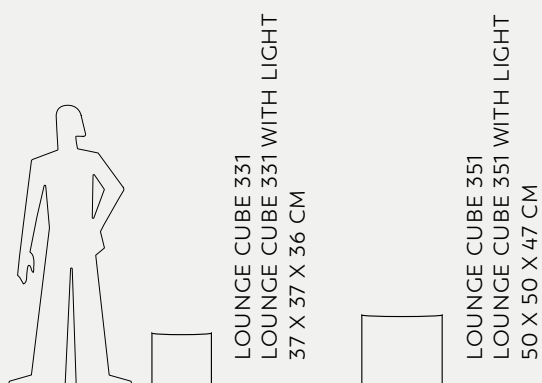

MOLESKIN FINISHING AVAILABLE

STOOLS

LOUNGE CUBE

Serralunga