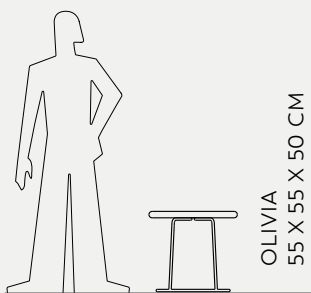

OLIVIA
55 X 55 X 50 CM

POOL/BEACH/SPA

OLIVIA

Serralunga