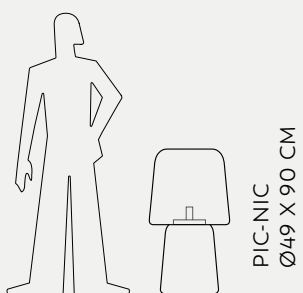

MOLESKIN FINISHING AVAILABLE

LIGHTS

PIC-NIC

Joan Gaspar