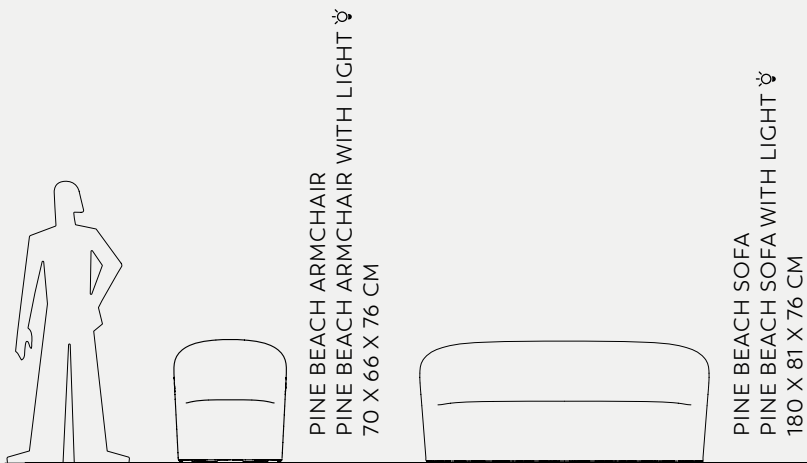

One Slim Sofa