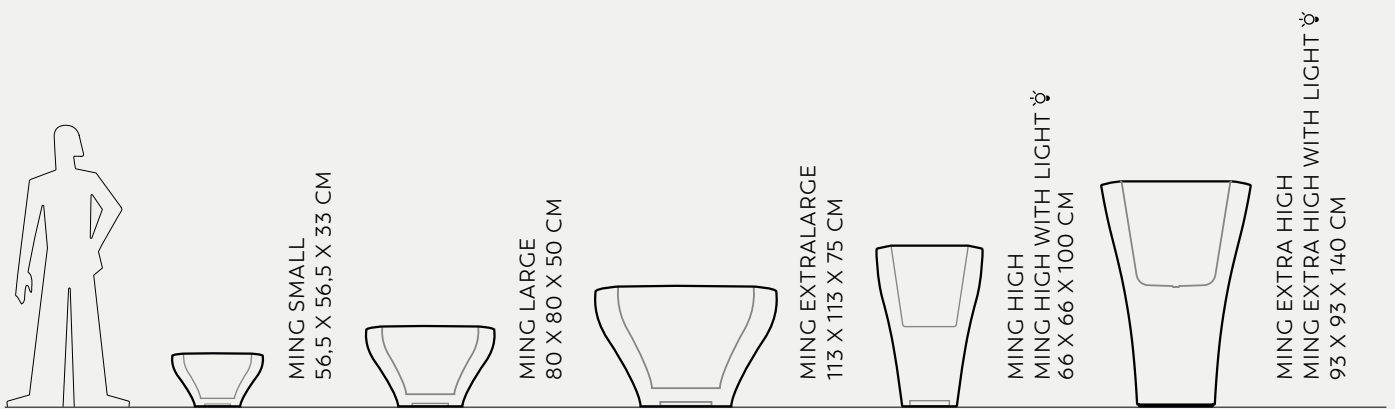

Memory Pot

MOLESKIN FINISHING AVAILABLE

ø AVAILABLE WITH LIGHT

POTS

MING

Rodolfo Dordoni