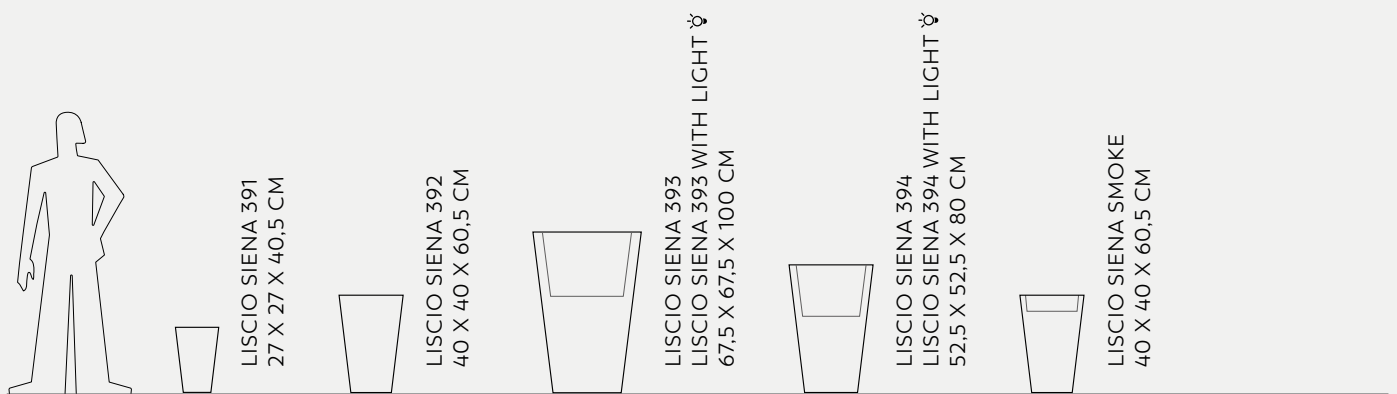

POTS

KABIN

Luisa Bocchietto

Kabin Maxi — Lacquered finishing

Kabin Long

Kabin Maxi with light

☼ AVAILABLE WITH LIGHT

 SCRATCHED SURFACE