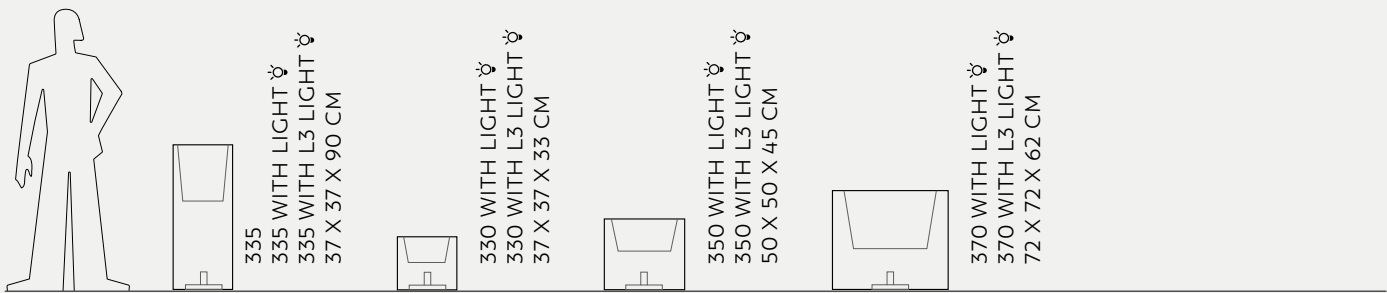

☼ AVAILABLE WITH LIGHT

POTS

CUBOTTI

Nat Wave