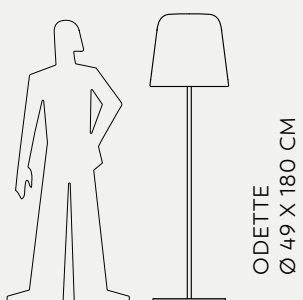

LIGHTS

ODETTE

Serralunga