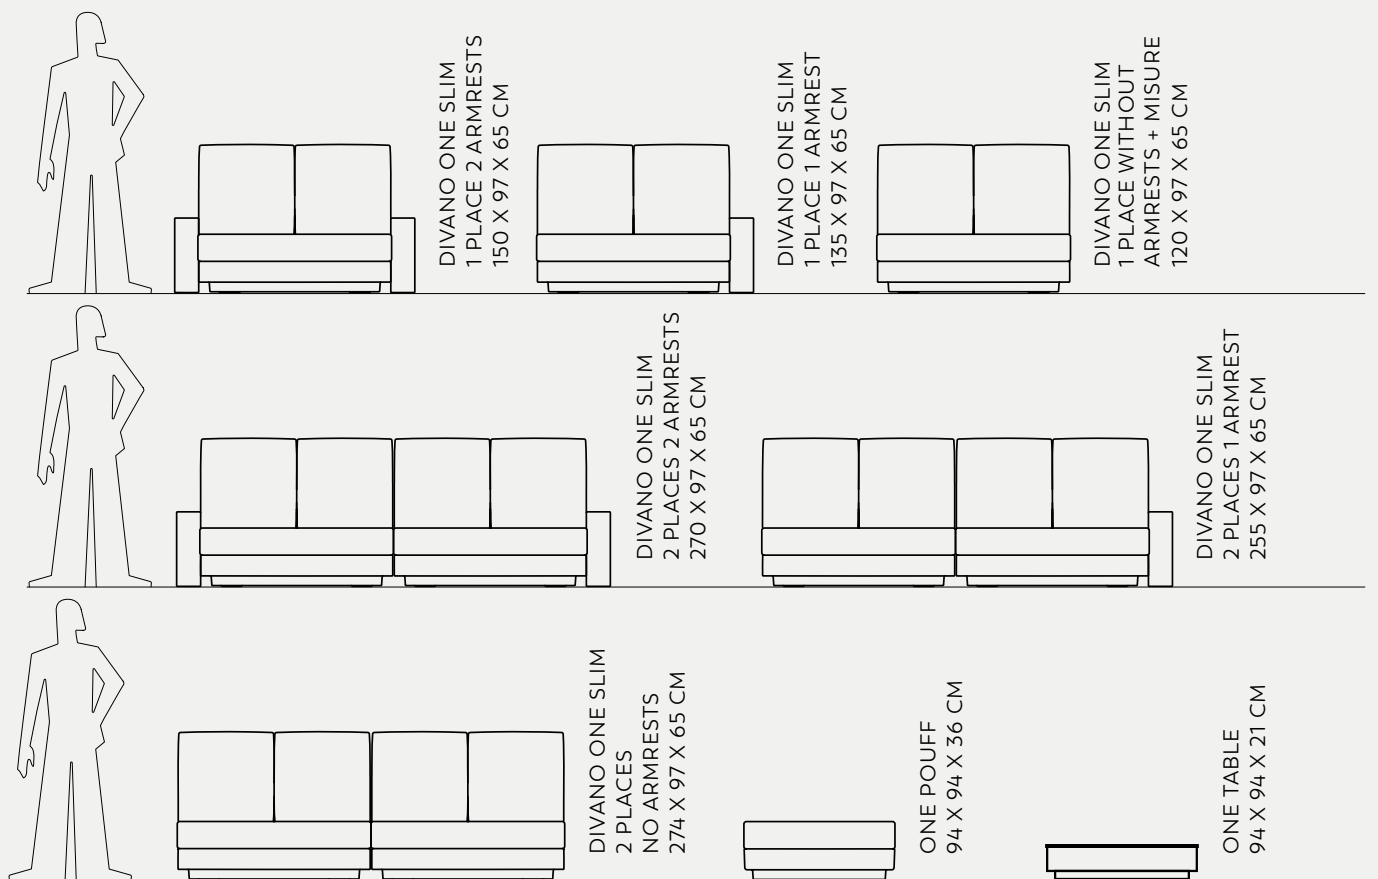

ARMCHAIRS & SOFAS

ONE SLIM

Marc Sadler