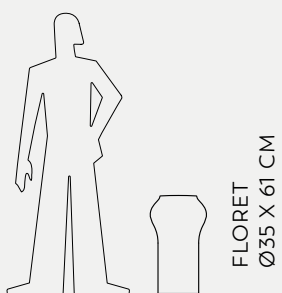

LIGHTS

FLORET

Raffaella Mangiarotti