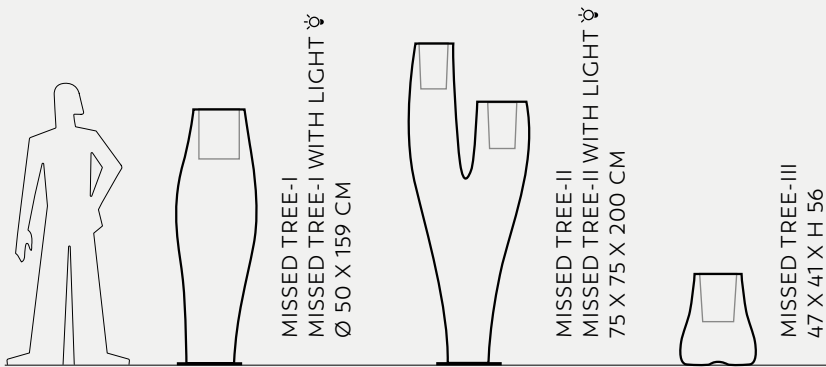

Holly All — Lacquered finishing

Holly All — Lacquered finishing

KEW
Ø 73 X 40 CM

ART

KEW

Vico Magistretti

☼ AVAILABLE WITH LIGHT

ART