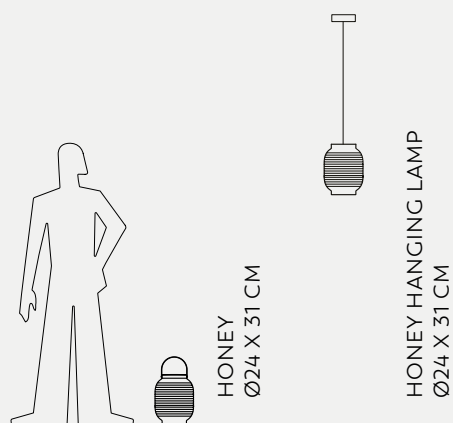

LIGHTS

HONEY

Raffaella Mangiarotti