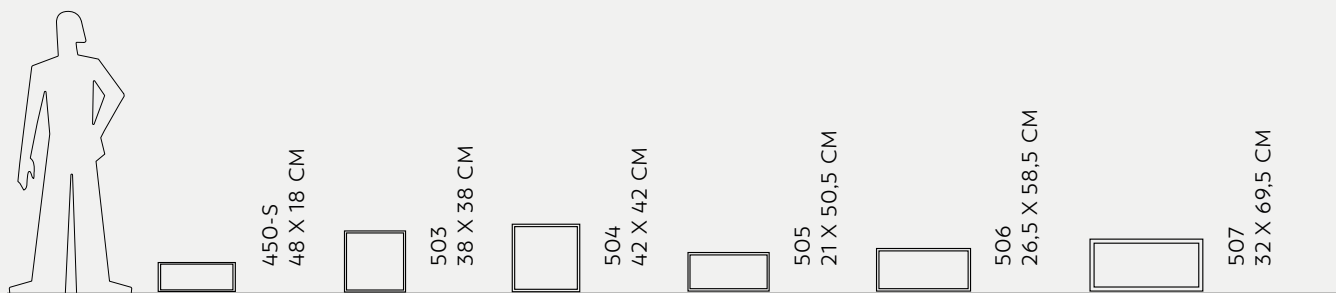

DINGHY69
Ø 69 X 6 CM

DINGHY85
Ø 85 X 6 CM

POTS - ITALIAN TRADITION

DINGHY SAUCERS

Serralunga

Dinghy saucers

POTS - ITALIAN TRADITION

ROUND, SQUARE AND RECTANGULAR SAUCERS