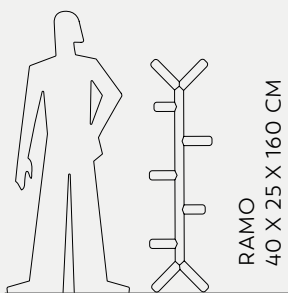

PALENQUERA
PALENQUERA WITH LIGHT ✕
70 X 30 X 40 CM

POOL/BEACH/SPA

PALENQUERA

Lina Obregon

Palenquera with light

POOL/BEACH/SPA

RAMO

Ecal / Emanuelle Jacques