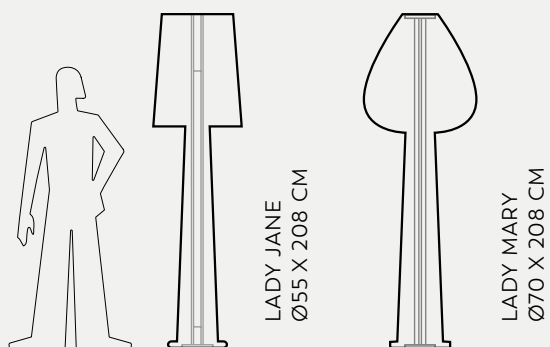

LIGHTS

LADY JANE / LADY MARY

Marc Sadler