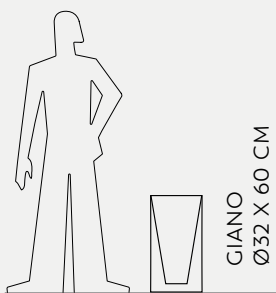

GIFTS

GIANO

Luisa Bocchietto