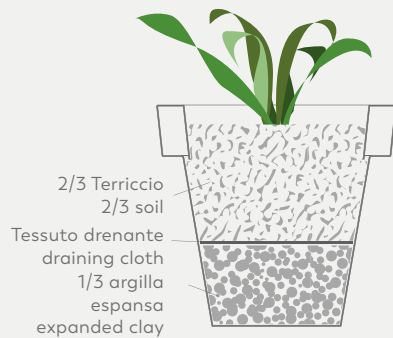

Indoor

Fill the pot with 1/3 in height of expanded clay, put a draining cloth and complete filling with soil suitable for the plant to pot. Expanded clay has the function of water reservoir, holding excess wet and releasing it in case it is insufficient.