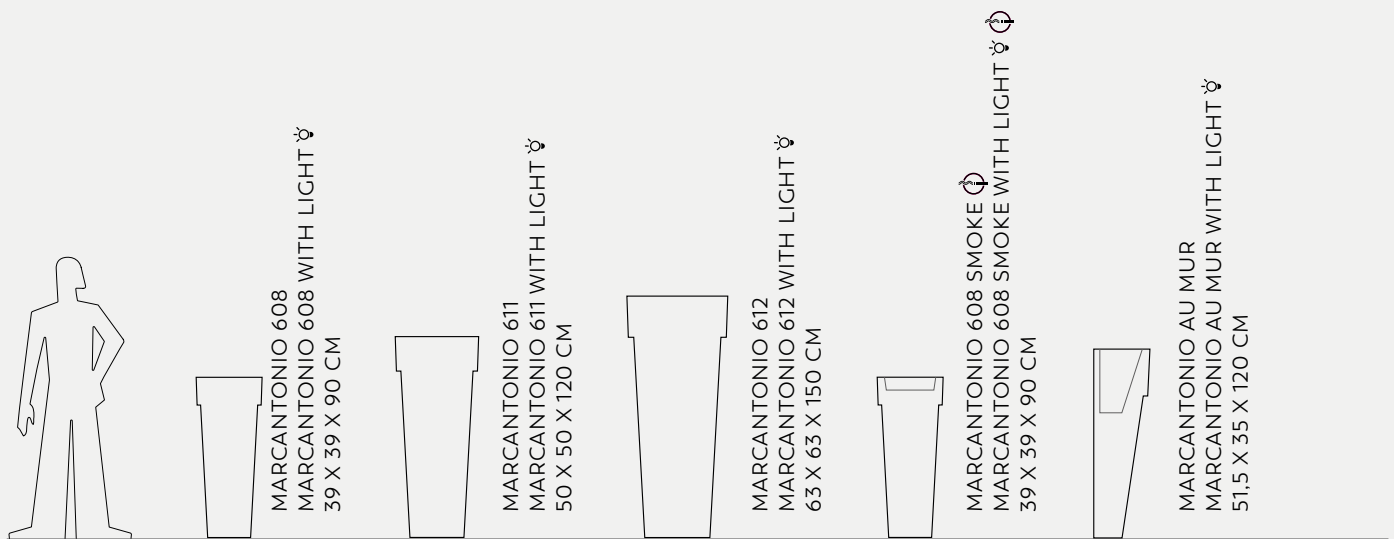

Lluna 110 with light

MOLESKIN FINISHING AVAILABLE

☼ AVAILABLE WITH LIGHT

POTS

MARCANTONIO

Serralunga