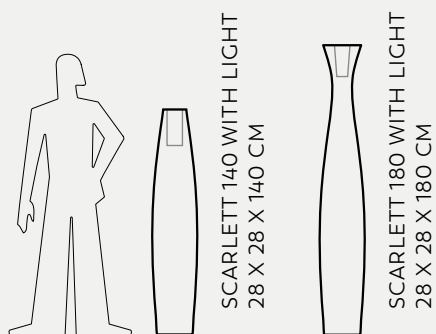

LIGHTS

SCARLETT

Christophe Pillet