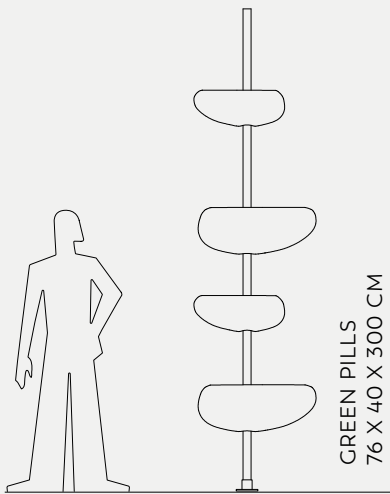

GRAND MARY
GRAND MARY WITH LIGHT ✨
Ø 70 X 70 CM

✨ AVAILABLE WITH LIGHT

POTS

GRAND JANE / GRAND MARY

Marc Sadler

Grand Jane - Lacquered finishing with light

Grand Mary - Lacquered finishing with light

POTS

GREEN PILLS

ZPZ Partners

Green Pills

Green Pills

INORBITA
Ø 68 X 20 CM

POTS

INORBITA

Alberto Meda