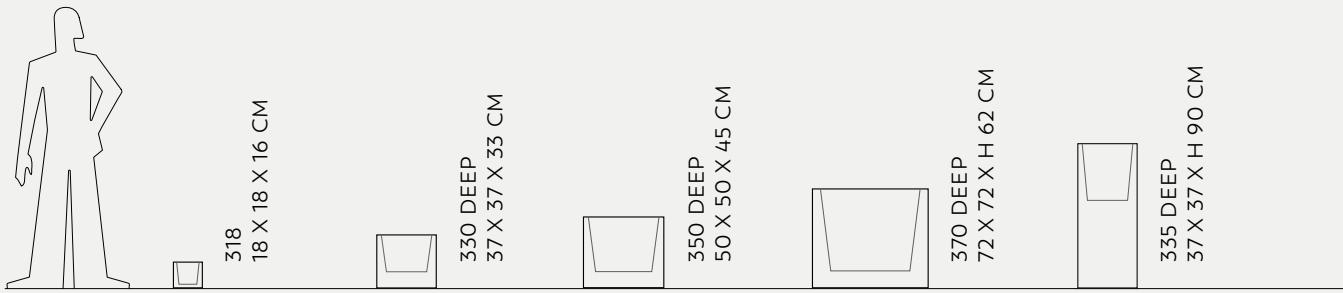

☼ AVAILABLE WITH LIGHT

POTS

CUBOTTI

Nat Wave