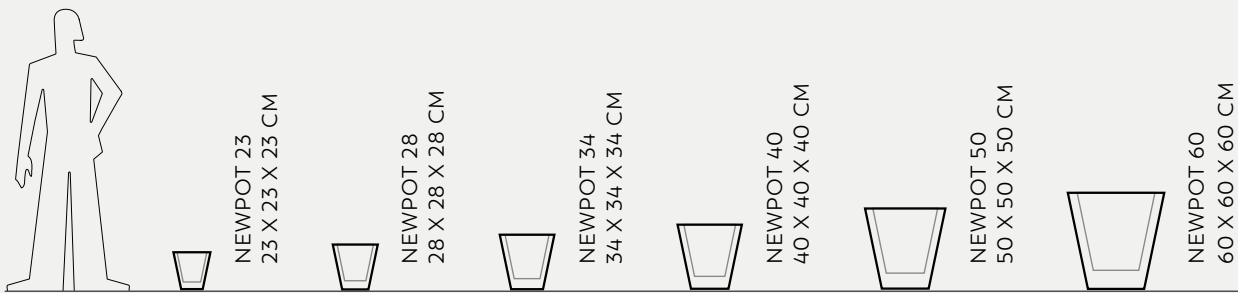

POTS

NEWPOT

Paolo Rizzatto

☼ AVAILABLE WITH LIGHT
MOLESKIN FINISHING AVAILABLE