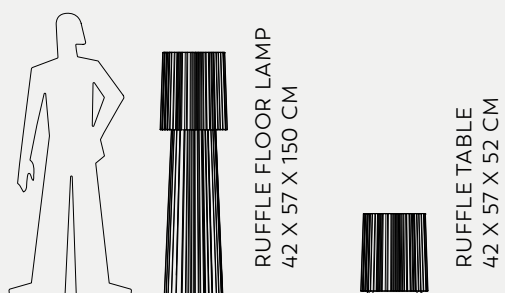

LIGHTS

RUFFLE

Garth Roberts