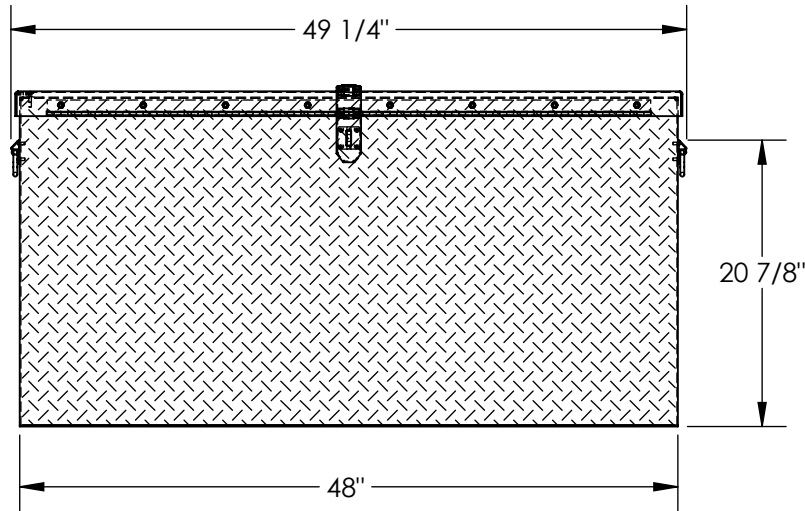

STEEL TREADPLATE TOOLBOX - STTB-2448

APPROX WEIGHT: 145.54 lbs.
 DOES NOT INCLUDE WEIGHT OF POWER OR PACKAGING!!!

*** ANY ADDITIONS, DELETIONS, OR OMISSIONS MUST BE CORRECTED ON THIS DRAWING AS THIS DRAWING WILL BE CONSIDERED ALL INCLUSIVE ***

ALL GRAPHICS PROVIDED ARE FOR REFERENCE ONLY. IF CERTAIN DIMENSIONS ARE CRITICAL PLEASE VERIFY THOSE DIMENSIONS WITH YOUR SALESPERSON

DIMENSION TOLERANCE $\pm 1/4"$

STANDARD FEATURES

- MODEL NUMBER IS STTB-2448
- OVERALL WIDTH IS 49 1/4"
- USABLE WIDTH IS 48"
- OVERALL DEPTH IS 25 13/16"
- USABLE DEPTH IS 24"
- OVERALL HEIGHT IS 24 7/8"
- USABLE HEIGHT IS 24"
- MAX CAPACITY IS 3000 LBS.
- TOUGH BAKED IN POWDER COAT BLACK FINISH