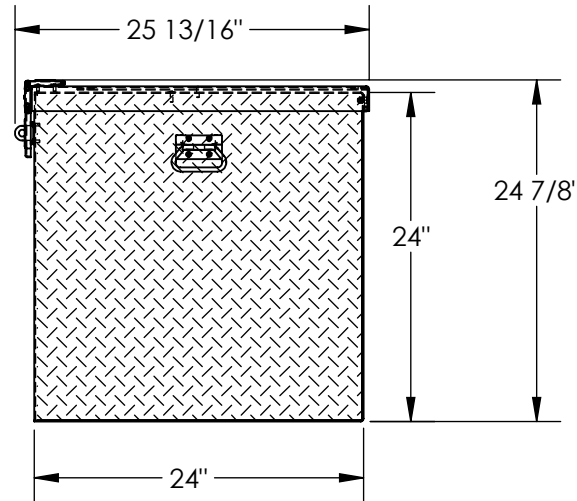

STEEL TREADPLATE TOOLBOX - STTB-2448

APPROX WEIGHT: 145.54 lbs.
 DOES NOT INCLUDE WEIGHT OF POWER OR PACKAGING!!!

*** ANY ADDITIONS, DELETIONS, OR OMISSIONS MUST BE CORRECTED ON THIS DRAWING AS THIS DRAWING WILL BE CONSIDERED ALL INCLUSIVE ***

ALL GRAPHICS PROVIDED ARE FOR REFERENCE ONLY. IF CERTAIN DIMENSIONS ARE CRITICAL PLEASE VERIFY THOSE DIMENSIONS WITH YOUR SALESPERSON

DIMENSION TOLERANCE $\pm 1/4"$

STANDARD FEATURES

- MODEL NUMBER IS STTB-2448
- OVERALL WIDTH IS 49 1/4"
- USABLE WIDTH IS 48"
- OVERALL DEPTH IS 25 13/16"
- USABLE DEPTH IS 24"
- OVERALL HEIGHT IS 24 7/8"
- USABLE HEIGHT IS 24"
- MAX CAPACITY IS 3000 LBS.
- TOUGH BAKED IN POWDER COAT BLACK FINISH