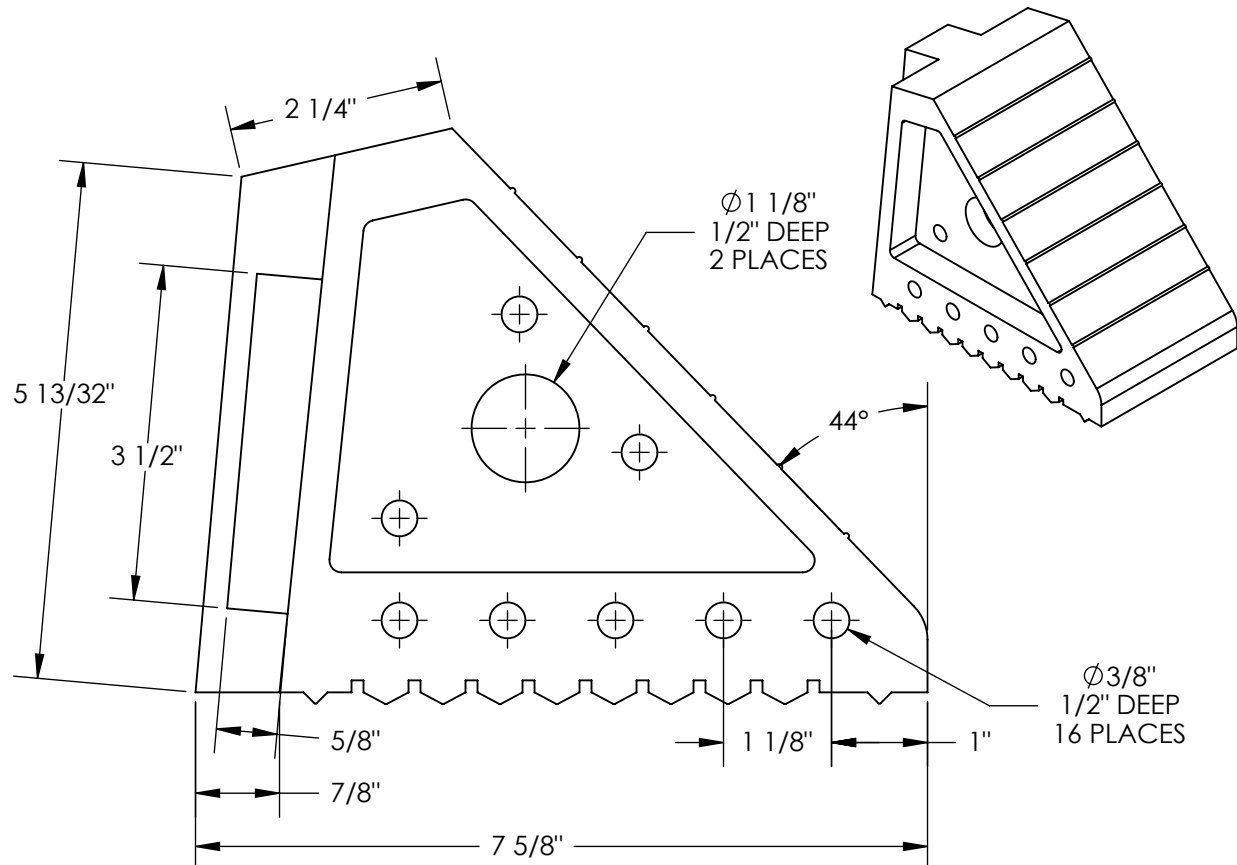

RUBBER WHEEL CHOCKS (MOLDED RUBBER) - RWC-5

APPROX WEIGHT: 3.03 lbs.
DOES NOT INCLUDE WEIGHT OF POWER OR PACKAGING!!!

*** ANY ADDITIONS, DELETIONS, OR OMISSIONS MUST BE CORRECTED ON THIS DRAWING AS THIS DRAWING WILL BE CONSIDERED ALL INCLUSIVE ***

ALL GRAPHICS PROVIDED ARE FOR REFERENCE ONLY. IF CERTAIN DIMENSIONS ARE CRITICAL PLEASE VERIFY THOSE DIMENSIONS WITH YOUR SALESPERSON

STANDARD FEATURES

MODEL NUMBER IS RWC-5
OVERALL WIDTH IS 7 5/8"
OVERALL HEIGHT IS 5 29/32"
OVERALL DEPTH IS 3 7/8"
MATERIAL: MOLDED RUBBER W/ HANDLE
COLOR: BLACK