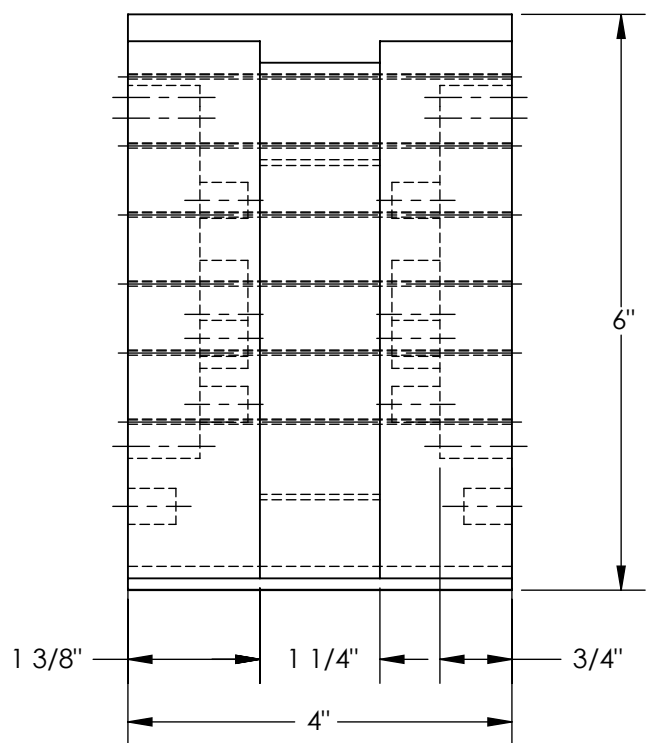

RUBBER WHEEL CHOCKS (MOLDED RUBBER) - RWC-5

APPROX WEIGHT: 3.03 lbs.
DOES NOT INCLUDE WEIGHT OF POWER OR PACKAGING!!!

*** ANY ADDITIONS, DELETIONS, OR OMISSIONS MUST BE CORRECTED ON THIS DRAWING AS THIS DRAWING WILL BE CONSIDERED ALL INCLUSIVE ***

ALL GRAPHICS PROVIDED ARE FOR REFERENCE ONLY. IF CERTAIN DIMENSIONS ARE CRITICAL PLEASE VERIFY THOSE DIMENSIONS WITH YOUR SALESPERSON

STANDARD FEATURES

MODEL NUMBER IS RWC-5
OVERALL WIDTH IS 7 5/8"
OVERALL HEIGHT IS 5 29/32"
OVERALL DEPTH IS 3 7/8"
MATERIAL: MOLDED RUBBER W/ HANDLE
COLOR: BLACK