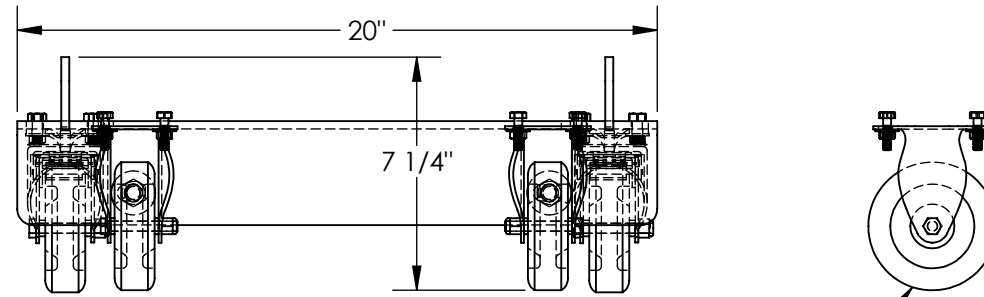

# CYLINDER CADDY CASTER KIT - PJ-CYL-CK

APPROX WEIGHT: 32.18 lbs.  
DOES NOT INCLUDE WEIGHT OF POWER OR PACKAGING!!!

\*\*\* ANY ADDITIONS, DELETIONS, OR OMISSIONS MUST BE CORRECTED ON THIS DRAWING AS THIS DRAWING WILL BE CONSIDERED ALL INCLUSIVE \*\*\*  
ALL GRAPHICS PROVIDED ARE FOR REFERENCE ONLY. IF CERTAIN DIMENSIONS ARE CRITICAL PLEASE VERIFY THOSE DIMENSIONS WITH YOUR SALESPERSON

Ø4" x 4 1/4" MAROON DURATOUGH POLY SWIVEL W/ BRAKE CASTERS

DIMENSION TOLERANCE ± 1/4"

Ø4" x 1 1/4" MAROON DURATOUGH POLY RIGID CASTERS

<b>APPROVAL</b>	I, THE UNDERSIGNED, AGREE THAT THE PRODUCT AS REPRESENTED SATISFIES DESIGN AND DIMENSION REQUIREMENTS. I ALSO ACKNOWLEDGE MY DUTY TO CONFIRM PRODUCT AND INSTALLATION COMPLIANCE WITH ALL APPLICABLE FEDERAL, STATE AND LOCAL REGULATIONS AND STANDARDS.	
	<b>UNITS REQUIRING APPROVAL DRAWINGS OR MODIFIED ARE NON-RETURNABLE</b>	
	[ ] As drawn      [ ] As marked	
	Signed: _____ Date: _____	
	Printed Name: _____	
<b>LEAD TIME WILL START UPON RECEIPT OF SIGNED APPROVAL DRAWING</b>		

## STANDARD FEATURES

- MODEL NUMBER IS PJ-CYL-CK
- OVERALL WIDTH IS 20"
- OVERALL LENGTH IS 13 1/8"
- OVERALL LENGTH (WITHOUT BOLT) IS 11 7/8"
- OVERALL HEIGHT IS 7 1/4"
- USES (2) Ø4" x 4 1/4" MAROON DURATOUGH POLY SWIVEL W/ BRAKE CASTERS AND (2) Ø4" x 1 1/4" MAROON DURATOUGH POLY RIGID CASTERS
- BRACKET IS TOUGH BAKED IN POWDER COATED BLUE FINISH