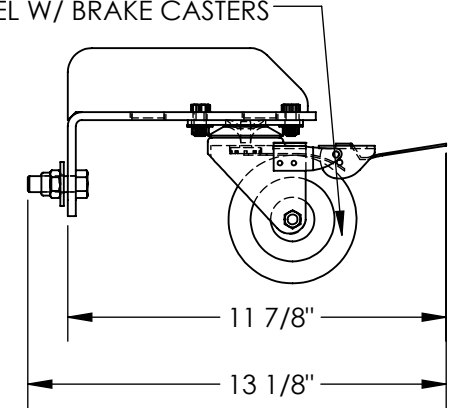

# CYLINDER CADDY CASTER KIT - PJ-CYL-CK

APPROX WEIGHT: 32.18 lbs.  
DOES NOT INCLUDE WEIGHT OF POWER OR PACKAGING!!!

\*\*\* ANY ADDITIONS, DELETIONS, OR OMISSIONS MUST BE CORRECTED ON THIS DRAWING AS THIS DRAWING WILL BE CONSIDERED ALL INCLUSIVE \*\*\*  
ALL GRAPHICS PROVIDED ARE FOR REFERENCE ONLY. IF CERTAIN DIMENSIONS ARE CRITICAL PLEASE VERIFY THOSE DIMENSIONS WITH YOUR SALESPERSON

Ø4" x 4 1/4" MAROON DURATOUGH POLY SWIVEL W/ BRAKE CASTERS

DIMENSION TOLERANCE ± 1/4"

Ø4" x 1 1/4" MAROON DURATOUGH POLY RIGID CASTERS

<b>APPROVAL</b>	I, THE UNDERSIGNED, AGREE THAT THE PRODUCT AS REPRESENTED SATISFIES DESIGN AND DIMENSION REQUIREMENTS. I ALSO ACKNOWLEDGE MY DUTY TO CONFIRM PRODUCT AND INSTALLATION COMPLIANCE WITH ALL APPLICABLE FEDERAL, STATE AND LOCAL REGULATIONS AND STANDARDS.	
	<b>UNITS REQUIRING APPROVAL DRAWINGS OR MODIFIED ARE NON-RETURNABLE</b>	
	[ ] As drawn      [ ] As marked	
	Signed: _____ Date: _____	
	Printed Name: _____	
<b>LEAD TIME WILL START UPON RECEIPT OF SIGNED APPROVAL DRAWING</b>		

DISTRIBUTOR'S NAME:		P.O.#
VESTIL MANUFACTURING		X
DRAWN BY: KGH		DATE: 8/1/2017
REFERENCE: X		SCALE: 1:6
QUOTED LEAD TIME: X		QUOTE # X
		SALES: X
		FILE NAME: 33-007-332

FOR INTERNAL USE ONLY PROJECT SIGN OFF	
SALES	
ENG.	
FAB.	
POWER	

## STANDARD FEATURES

- MODEL NUMBER IS PJ-CYL-CK
- OVERALL WIDTH IS 20"
- OVERALL LENGTH IS 13 1/8"
- OVERALL LENGTH (WITHOUT BOLT) IS 11 7/8"
- OVERALL HEIGHT IS 7 1/4"
- USES (2) Ø4" x 4 1/4" MAROON DURATOUGH POLY SWIVEL W/ BRAKE CASTERS AND (2) Ø4" x 1 1/4" MAROON DURATOUGH POLY RIGID CASTERS
- BRACKET IS TOUGH BAKED IN POWDER COATED BLUE FINISH