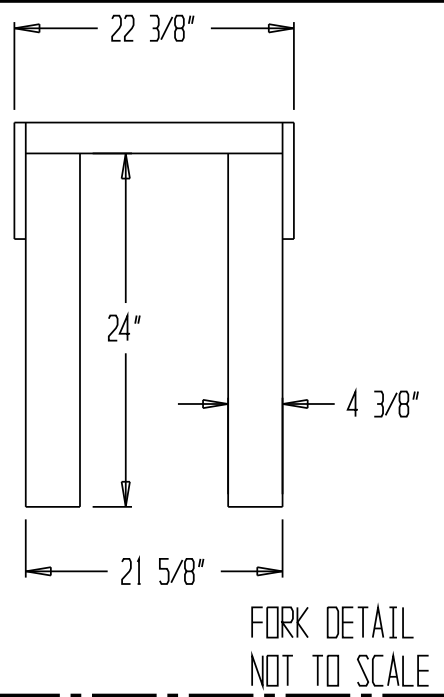

STAINLESS STEEL HEFTI-LIFT, HYD-5-PSS

**SPECIAL UNITS ARE NON-RETURNABLE
*AVAILABLE AT ADDITIONAL COSTS

STANDARD FEATURES

MODEL NUMBER: HYD-5-PSS
 CAPACITY: 880 LBS
 DECK SIZE: 23" W x 24" L
 OVERALL HEIGHT: 55"
 OVERALL LENGTH: 36"
 OVERALL WIDTH: 23"
 LOWERED HEIGHT: 3 1/2"
 RAISED HEIGHT: 44"
 HANDLE HEIGHT: 42"
 OUTRIGGERS: 1D=14" / 0D=18 1/4"
 CASTERS:
 2- BACK 6" x 2"
 2- FRONT 3" x 2"
 FOOT PUMP OPERATION

*STAINLESS STEEL DECK, FORK FRAME, BASE, CHAIN & HANDLE.
 REMAINDER OF PARTS ARE CHROME PLATED

SPECIAL FEATURES

NONE

Any additions, deletions or omissions must be corrected on this drawing, as this drawing will be considered all inclusive.