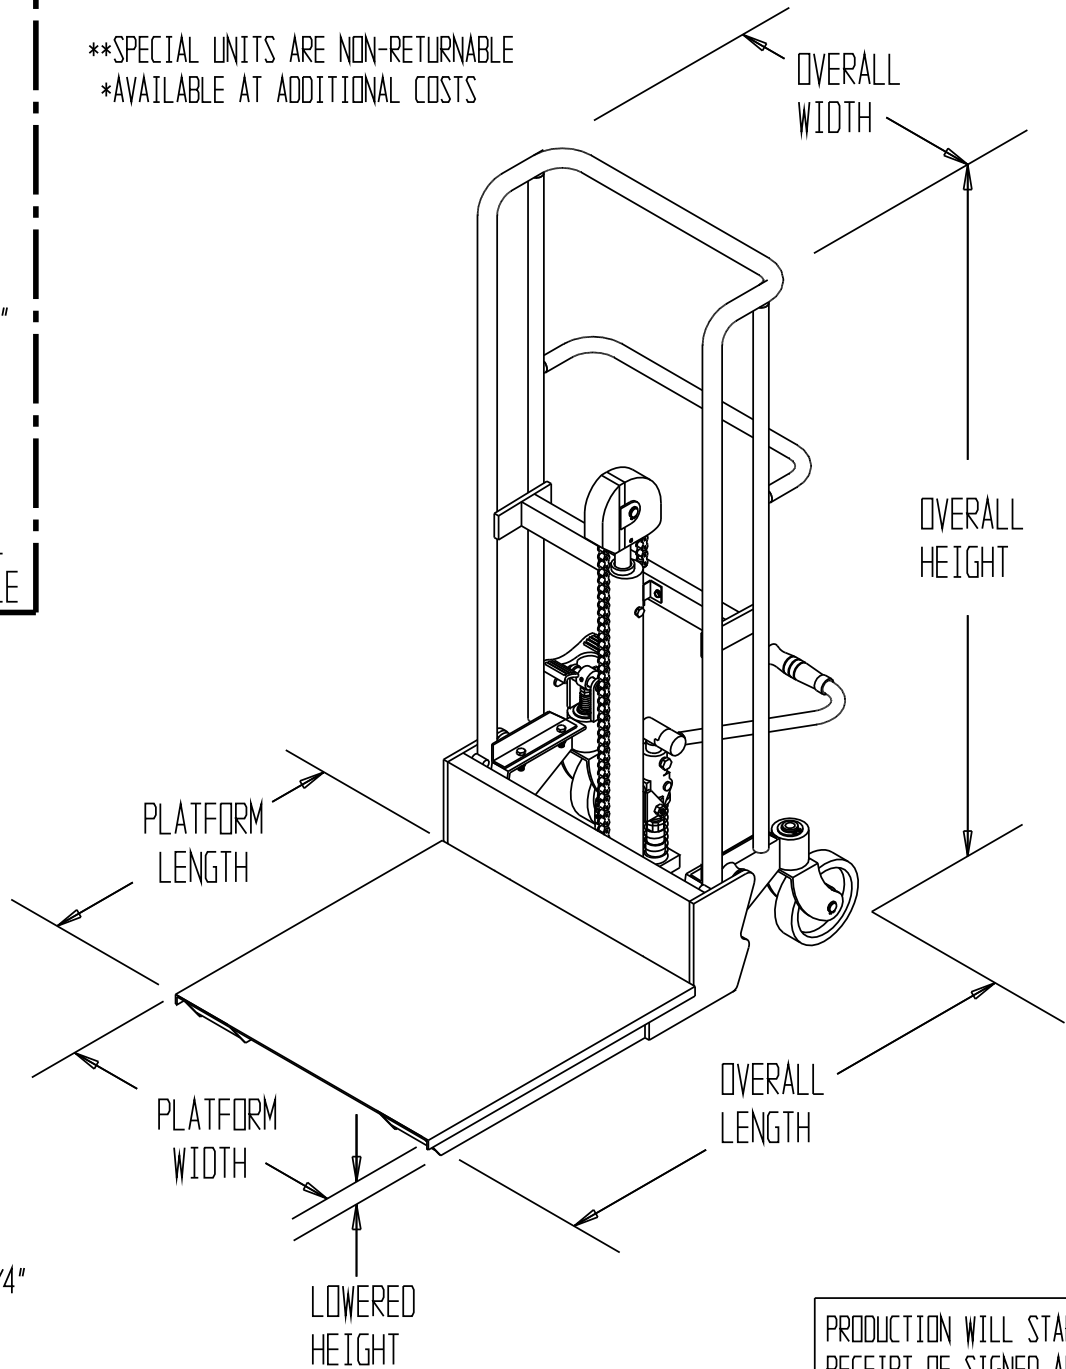

STAINLESS STEEL HEFTI-LIFT, HYD-5-PSS

**SPECIAL UNITS ARE NON-RETURNABLE
*AVAILABLE AT ADDITIONAL COSTS

STANDARD FEATURES

MODEL NUMBER: HYD-5-PSS
 CAPACITY: 880 LBS
 DECK SIZE: 23" W x 24" L
 OVERALL HEIGHT: 55"
 OVERALL LENGTH: 36"
 OVERALL WIDTH: 23"
 LOWERED HEIGHT: 3 1/2"
 RAISED HEIGHT: 44"
 HANDLE HEIGHT: 42"
 OUTRIGGERS: 1D=14" / 0D=18 1/4"
 CASTERS:
 2- BACK 6" x 2"
 2- FRONT 3" x 2"
 FOOT PUMP OPERATION

*STAINLESS STEEL DECK, FORK FRAME, BASE, CHAIN & HANDLE.
 REMAINDER OF PARTS ARE CHROME PLATED

SPECIAL FEATURES

NONE

Any additions, deletions or omissions must be corrected on this drawing, as this drawing will be considered all inclusive.

*** ALL GRAPHICS PROVIDED ARE FOR REFERENCE ONLY. IF CERTAIN DIMENSIONS ARE CRITICAL PLEASE VERIFY THOSE DIMENSIONS WITH YOUR SALESPERSON. ***

PRODUCTION WILL START UPON RECEIPT OF SIGNED APPROVAL DRAWING