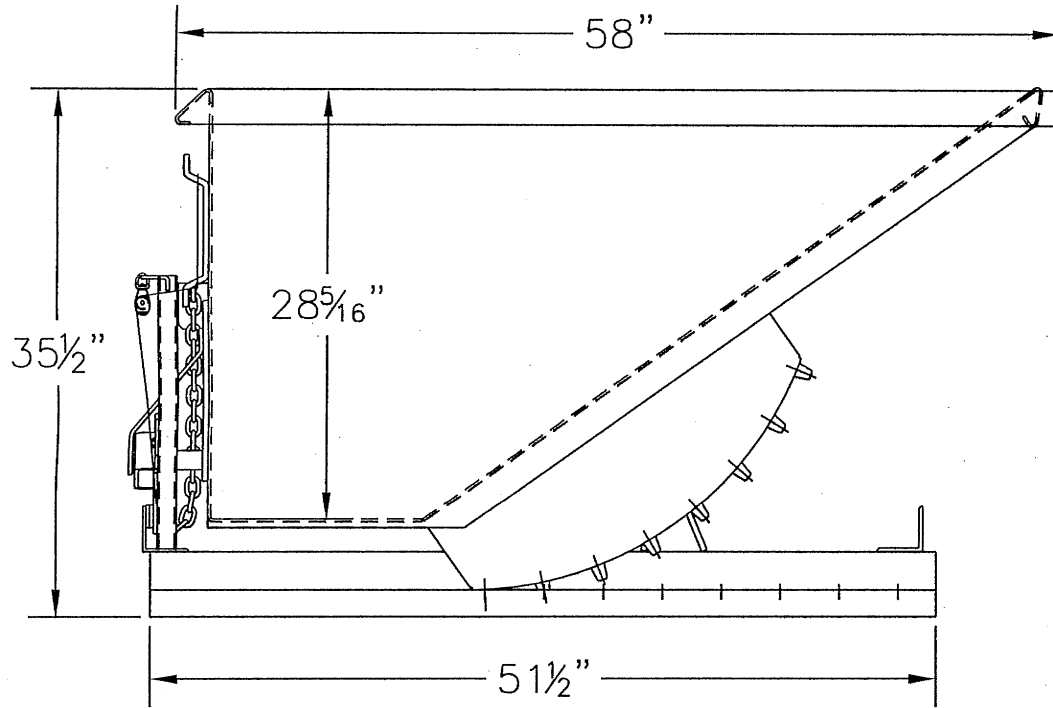

**SPECIAL UNITS ARE NON-RETURNABLE
 *AVAILABLE AT ADDITIONAL COSTS

STACKABLE STEEL SELF-DUMPING HOPPER, HOP-75-HD

STANDARD FEATURES

MODEL NUMBER: HOP-75-HD
 CAPACITY: 4,000 LBS.
 VOLUME: 3/4 CUBIC YARDS
 OVERALL WIDTH: 41 1/2"
 OVERALL DEPTH: 58"
 OVERALL HEIGHT: 35 1/2"

DISTRIBUTOR'S NAME:		P.O.#: _
VESTIL MANUFACTURING		V.O.#: _
DRAWN BY: SR	DATE: 5-31-06	SALES: _
REFERENCE:		DRWG./FILE NAME:
-	SCALE: NTS	HOP-75-HD