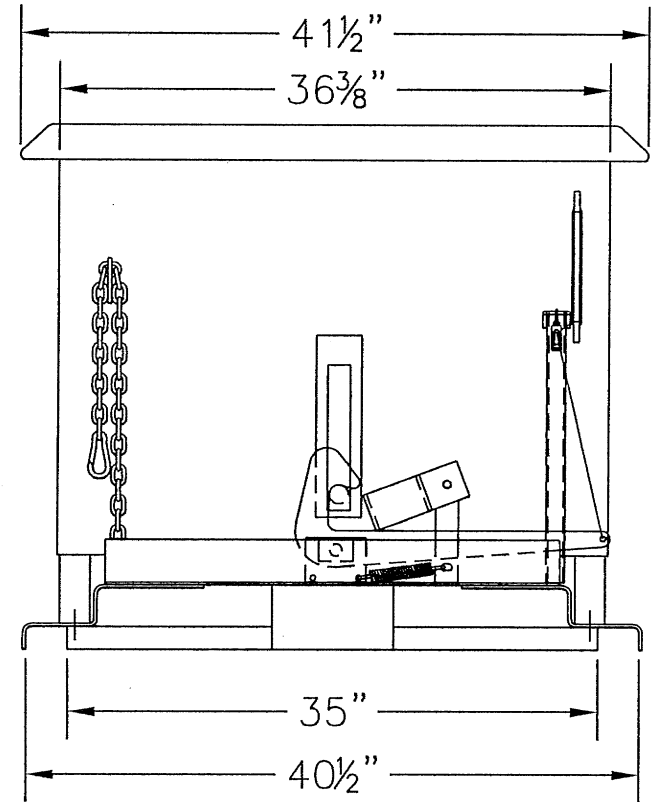

**SPECIAL UNITS ARE NON-RETURNABLE
 *AVAILABLE AT ADDITIONAL COSTS

STACKABLE STEEL SELF-DUMPING HOPPER, HOP-75-HD

STANDARD FEATURES

MODEL NUMBER: HOP-75-HD
 CAPACITY: 4,000 LBS.
 VOLUME: 3/4 CUBIC YARDS
 OVERALL WIDTH: 41 1/2"
 OVERALL DEPTH: 58"
 OVERALL HEIGHT: 35 1/2"