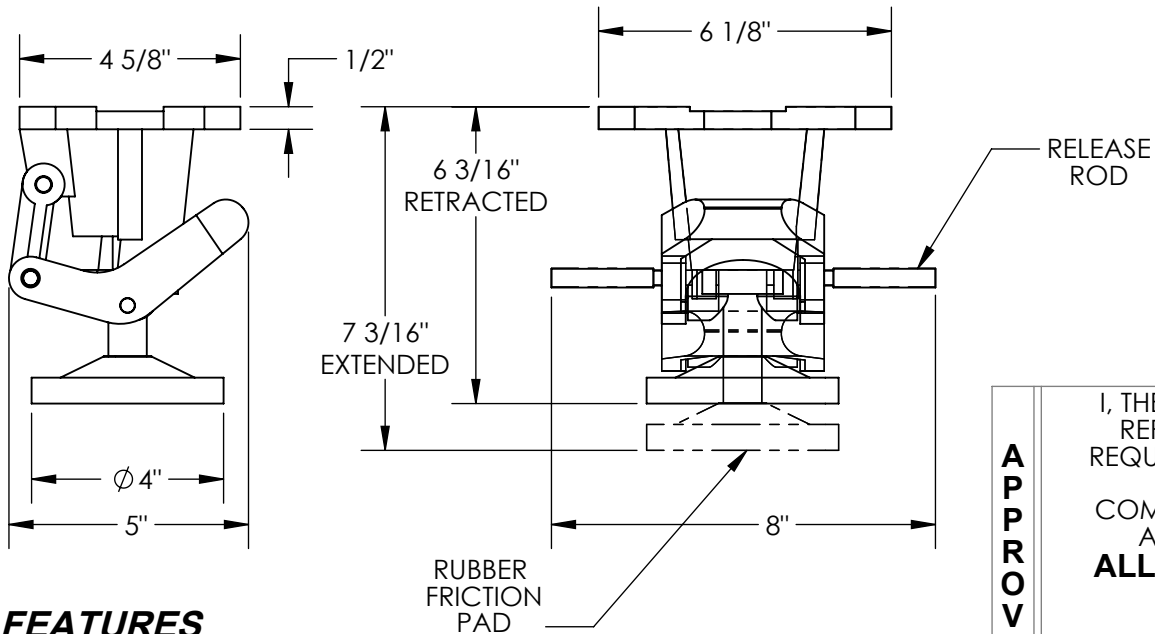

# GENERAL PURPOSE FLOOR LOCK - FL-LK-7X

APPROX WEIGHT: 12.80 lbs.  
DOES NOT INCLUDE WEIGHT OF POWER OR PACKAGING!!!

\*\*\* ANY ADDITIONS, DELETIONS, OR OMISSIONS MUST BE CORRECTED ON THIS DRAWING AS THIS DRAWING WILL BE CONSIDERED ALL INCLUSIVE \*\*\*

ALL GRAPHICS PROVIDED ARE FOR REFERENCE ONLY. IF CERTAIN DIMENSIONS ARE CRITICAL PLEASE VERIFY THOSE DIMENSIONS WITH YOUR SALESPERSON

DIMENSION TOLERANCE  $\pm 1/4"$

## STANDARD FEATURES

MODEL NUMBER IS FL-LK-7X  
OVERALL WIDTH IS 8"  
OVERALL LENGTH IS 5"  
OVERALL HEIGHT IS 7 3/16"  
WHEN EXTENDED  
MOUNTING HEIGHT IS 7 1/4"  
USED WITH CASTER SIZE 6"  
MOUNTING HARDWARE NOT INCLUDED