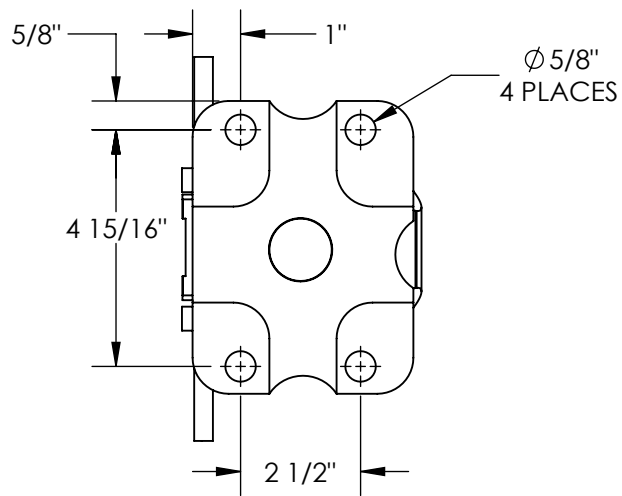

# GENERAL PURPOSE FLOOR LOCK - FL-LK-7X

APPROX WEIGHT: 12.80 lbs.  
DOES NOT INCLUDE WEIGHT OF POWER OR PACKAGING!!!

\*\*\* ANY ADDITIONS, DELETIONS, OR OMISSIONS MUST BE CORRECTED ON THIS DRAWING AS THIS DRAWING WILL BE CONSIDERED ALL INCLUSIVE \*\*\*

ALL GRAPHICS PROVIDED ARE FOR REFERENCE ONLY. IF CERTAIN DIMENSIONS ARE CRITICAL PLEASE VERIFY THOSE DIMENSIONS WITH YOUR SALESPERSON

DIMENSION TOLERANCE  $\pm 1/4"$

## STANDARD FEATURES

MODEL NUMBER IS FL-LK-7X  
OVERALL WIDTH IS 8"  
OVERALL LENGTH IS 5"  
OVERALL HEIGHT IS 7 3/16"  
WHEN EXTENDED  
MOUNTING HEIGHT IS 7 1/4"  
USED WITH CASTER SIZE 6"  
MOUNTING HARDWARE NOT INCLUDED