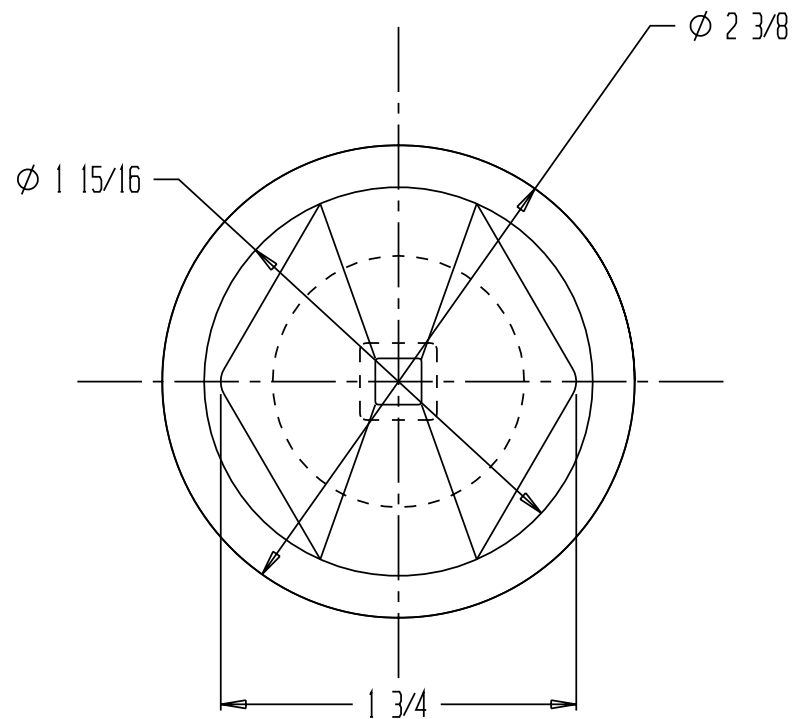

DRUM BUNG SOCKETS - BUNG-S-B1

STANDARD FEATURES

MODEL NUMBER: BUNG-S-B1
 DRIVE SIZE: 3/8"
 FITS BOTH 3/4" & 2" DRUM PLUGS
 WT. 1 LBS
 FINISH: NON SPARKING BRONZE ALLOY

APPROVAL

I, the undersigned, hereby approve this print
 As drawn As marked
 This includes my approval of design & dimensions.
 Signed: _____
 Date: _____