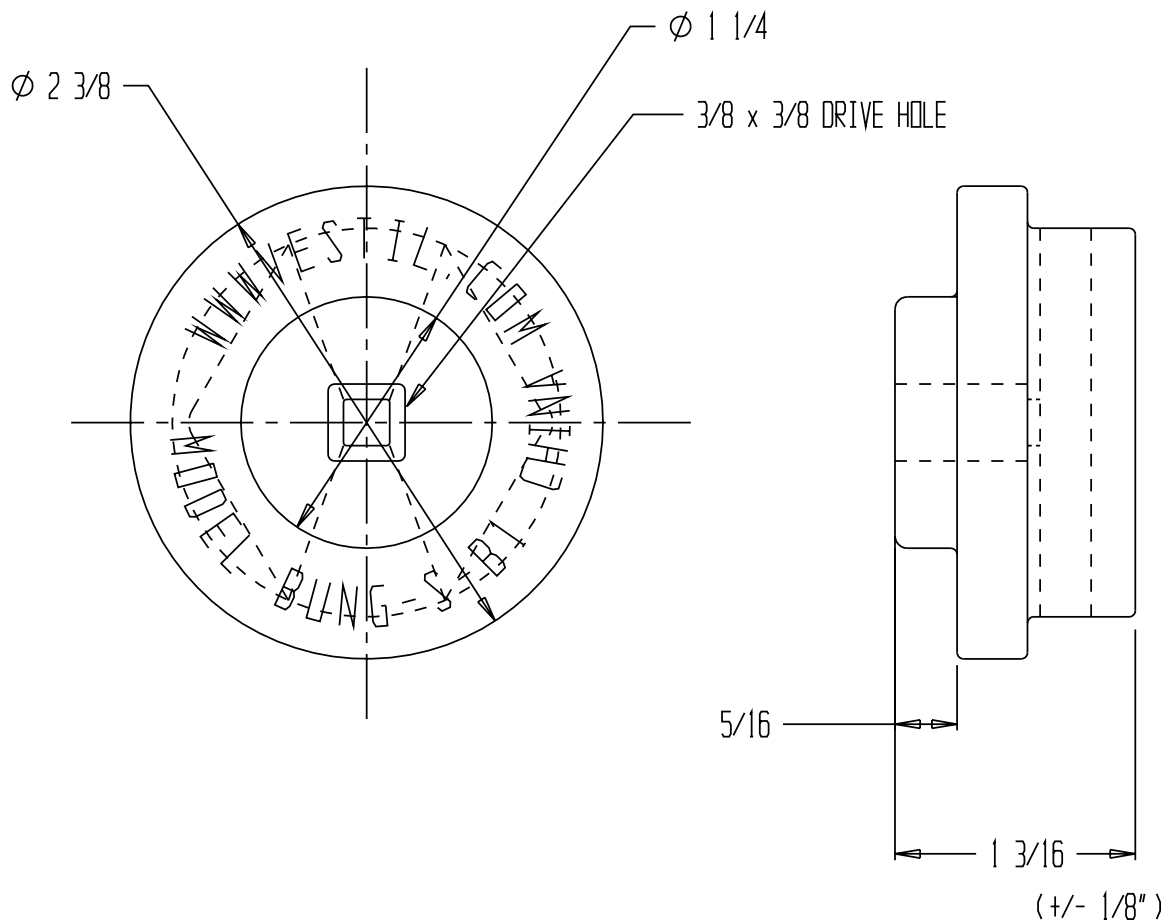

DRUM BUNG SOCKETS - BUNG-S-B1

STANDARD FEATURES

MODEL NUMBER: BUNG-S-B1
 DRIVE SIZE: 3/8"
 FITS BOTH 3/4" & 2" DRUM PLUGS
 WT. 1 LBS
 FINISH: NON SPARKING BRONZE ALLOY

APPROVAL

I, the undersigned, hereby approve this print
 As drawn As marked
 This includes my approval of design & dimensions.
 Signed: _____
 Date: _____

**SPECIAL UNITS ARE NON-RETURNABLE
 *AVAILABLE AT ADDITIONAL COSTS

DISTRIBUTOR'S NAME:		P.O.#: _
VESTIL MANUFACTURING		W.O.#: _
DRAWN BY: _	DATE: _	SALES: _
REFERENCE:		DRWG./FILE NAME:
-		BUNG-S-B1
SCALE: -		