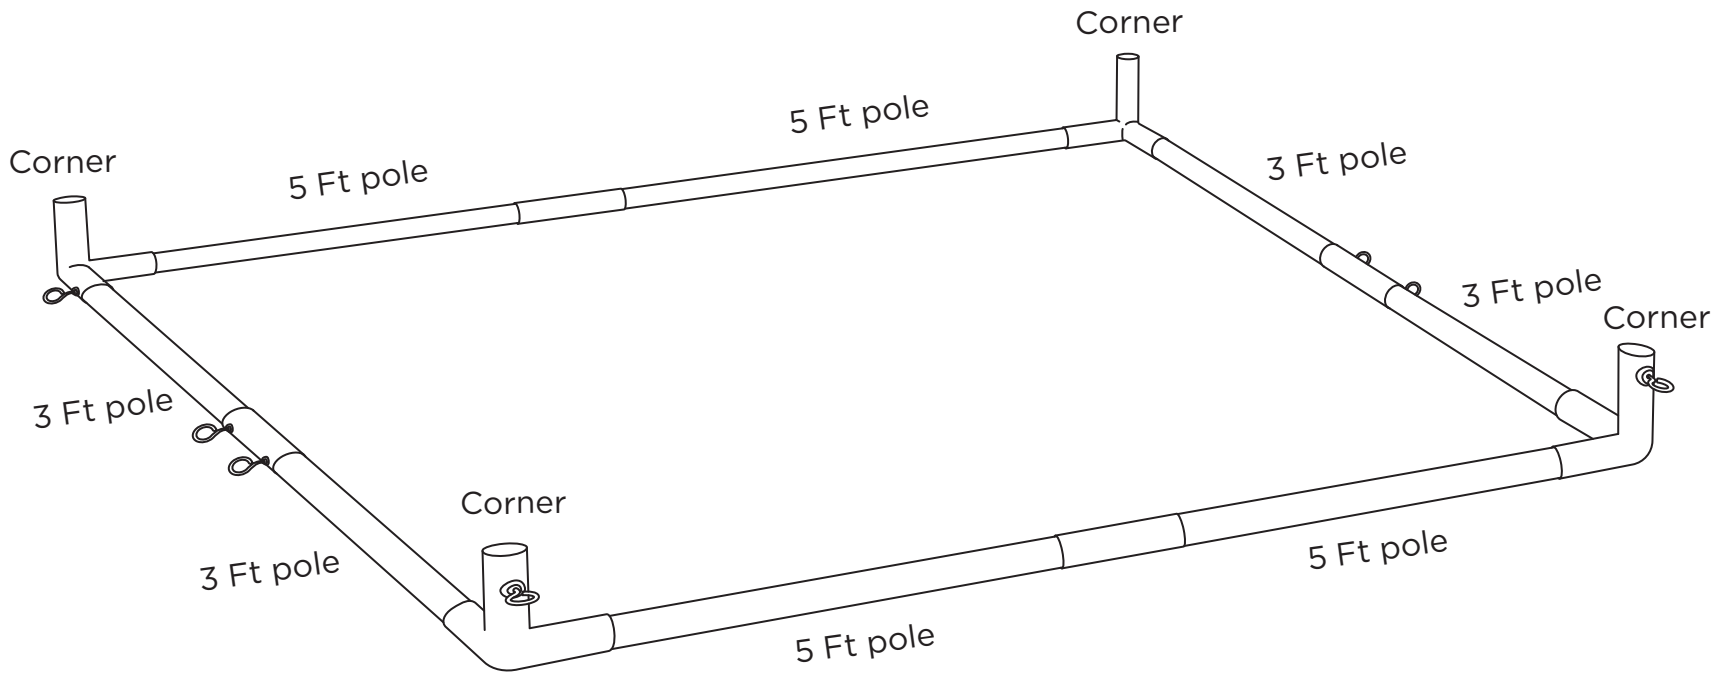

PARTS LIST: 6X10 DELUXE SUKKAH

10- 3 FT POLES

8- CORNER CONNECTORS

8- 4 FT POLES

11- 2 WAY
CONNECTORS

8- 5 FT POLES

2- T CONNECTORS

2- 6X8
DELUXE WINDOWS

1- 8X10
DELUXE WINDOW

1- 8X10
DELUXE DOOR

STEP 2

STEP 3

STEP 4

Corner

Corner

Corner

Corner

STEP 5