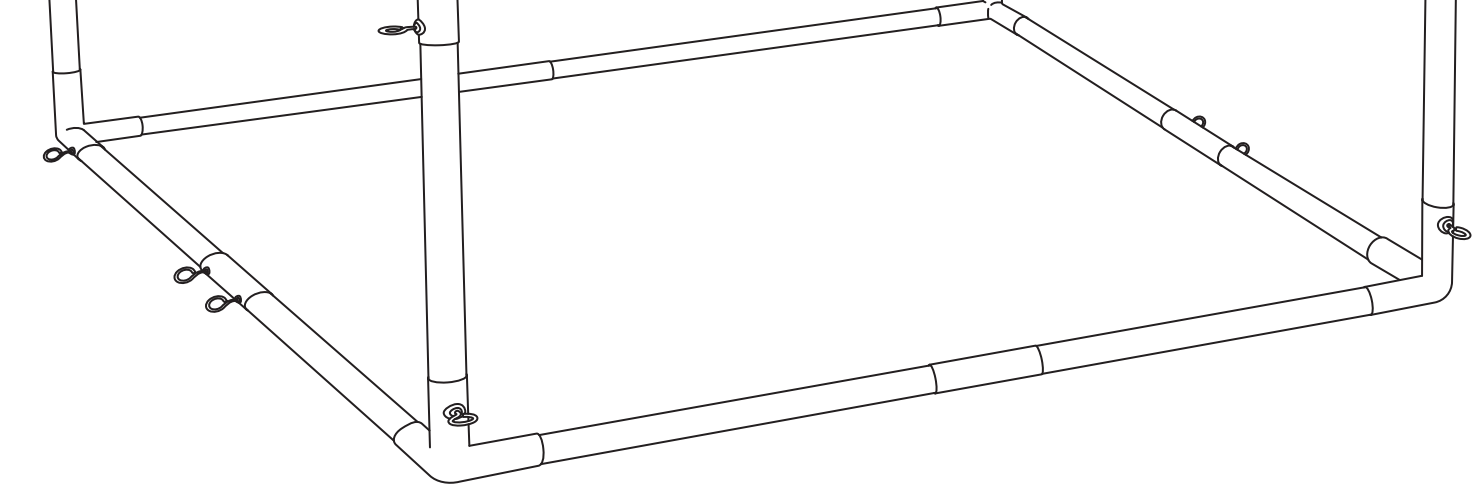

PARTS LIST: 6X10 DELUXE SUKKAH

10- 3 FT POLES

8- CORNER CONNECTORS

8- 4 FT POLES

11- 2 WAY
CONNECTORS

8- 5 FT POLES

2- T CONNECTORS

2- 6X8
DELUXE WINDOWS

1- 8X10
DELUXE WINDOW

1- 8X10
DELUXE DOOR

STEP 2

STEP 3

STEP 4

Corner

Corner

Corner

Corner

STEP 5