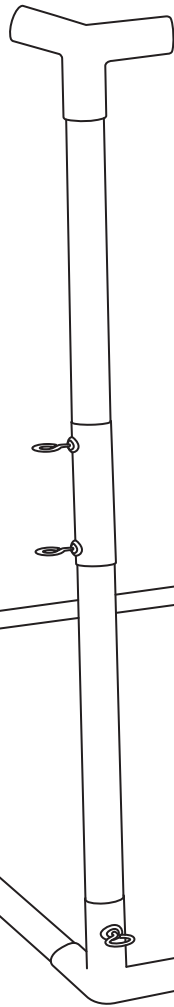

PARTS LIST: 6X10 DELUXE SUKKAH

10- 3 FT POLES

8- CORNER CONNECTORS

8- 4 FT POLES

11- 2 WAY
CONNECTORS

8- 5 FT POLES

2- T CONNECTORS

2- 6X8
DELUXE WINDOWS

1- 8X10
DELUXE WINDOW

1- 8X10
DELUXE DOOR

STEP 2

STEP 3

STEP 4

Corner

Corner

Corner

Corner

STEP 5