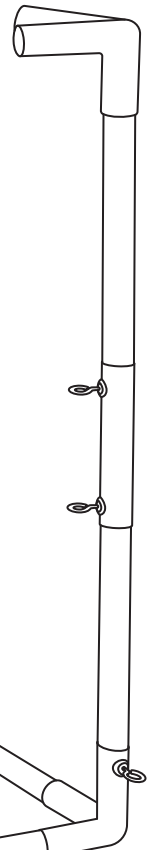

PARTS LIST: 6X10 DELUXE SUKKAH

10- 3 FT POLES

8- CORNER CONNECTORS

8- 4 FT POLES

11- 2 WAY
CONNECTORS

8- 5 FT POLES

2- T CONNECTORS

2- 6X8
DELUXE WINDOWS

1- 8X10
DELUXE WINDOW

1- 8X10
DELUXE DOOR

STEP 2

STEP 3

STEP 4

Corner

Corner

Corner

Corner

STEP 5