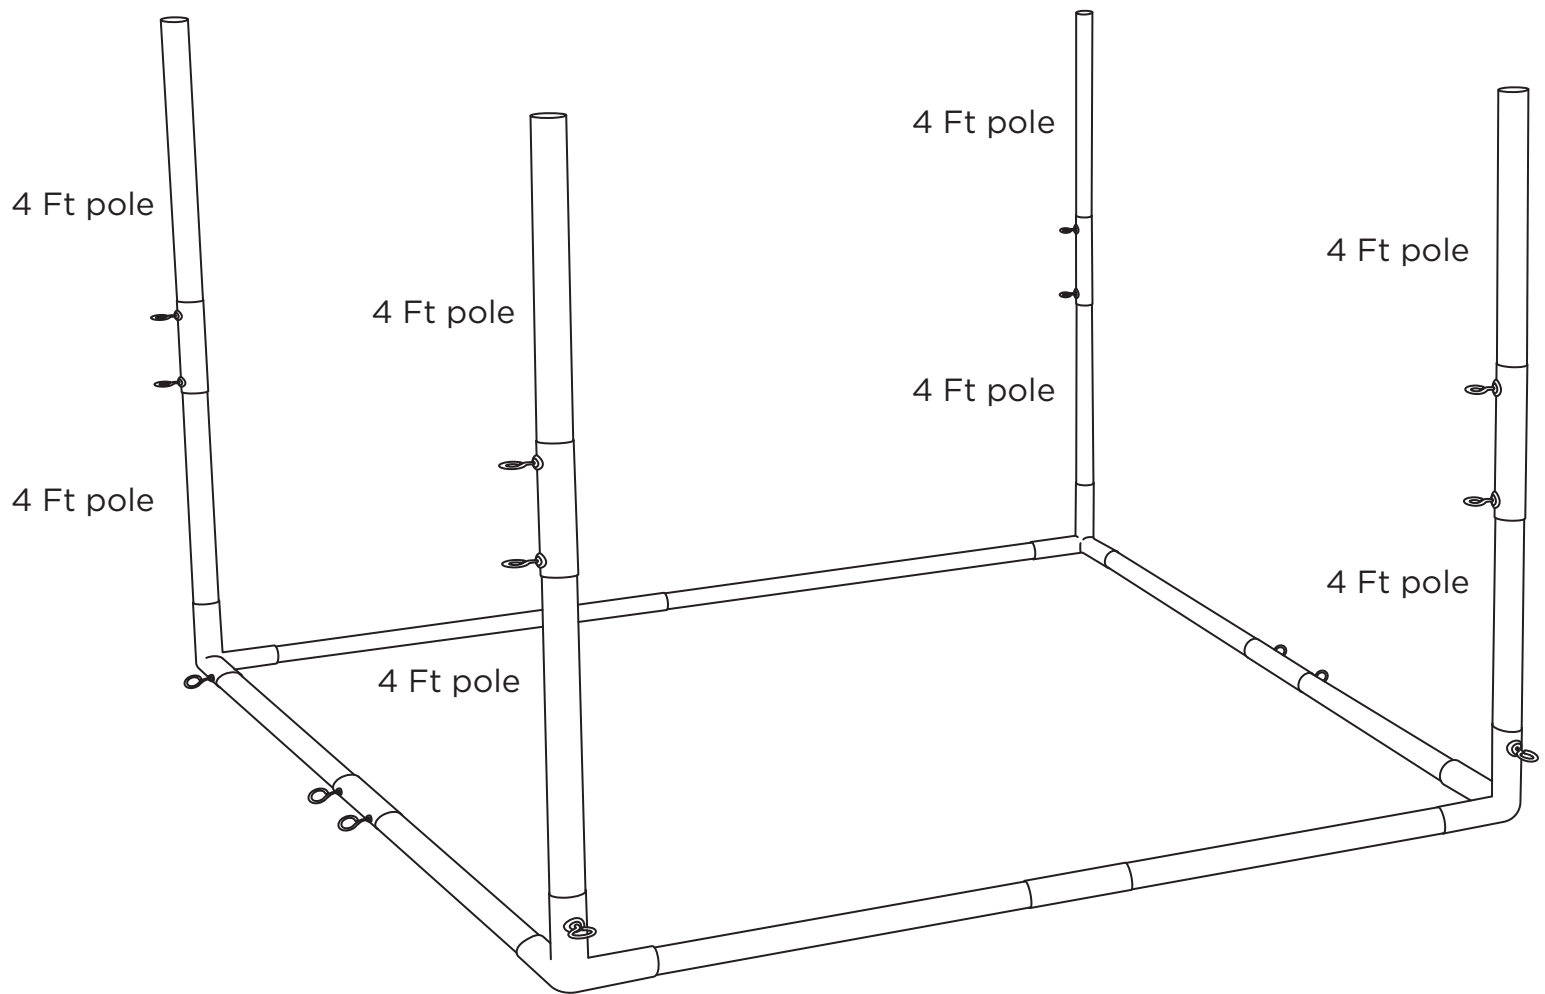

PARTS LIST: 6X10 DELUXE SUKKAH

10- 3 FT POLES

8- CORNER CONNECTORS

8- 4 FT POLES

11- 2 WAY
CONNECTORS

8- 5 FT POLES

2- T CONNECTORS

2- 6X8
DELUXE WINDOWS

1- 8X10
DELUXE WINDOW

1- 8X10
DELUXE DOOR

STEP 2

STEP 3

STEP 4

Corner

Corner

Corner

Corner

STEP 5