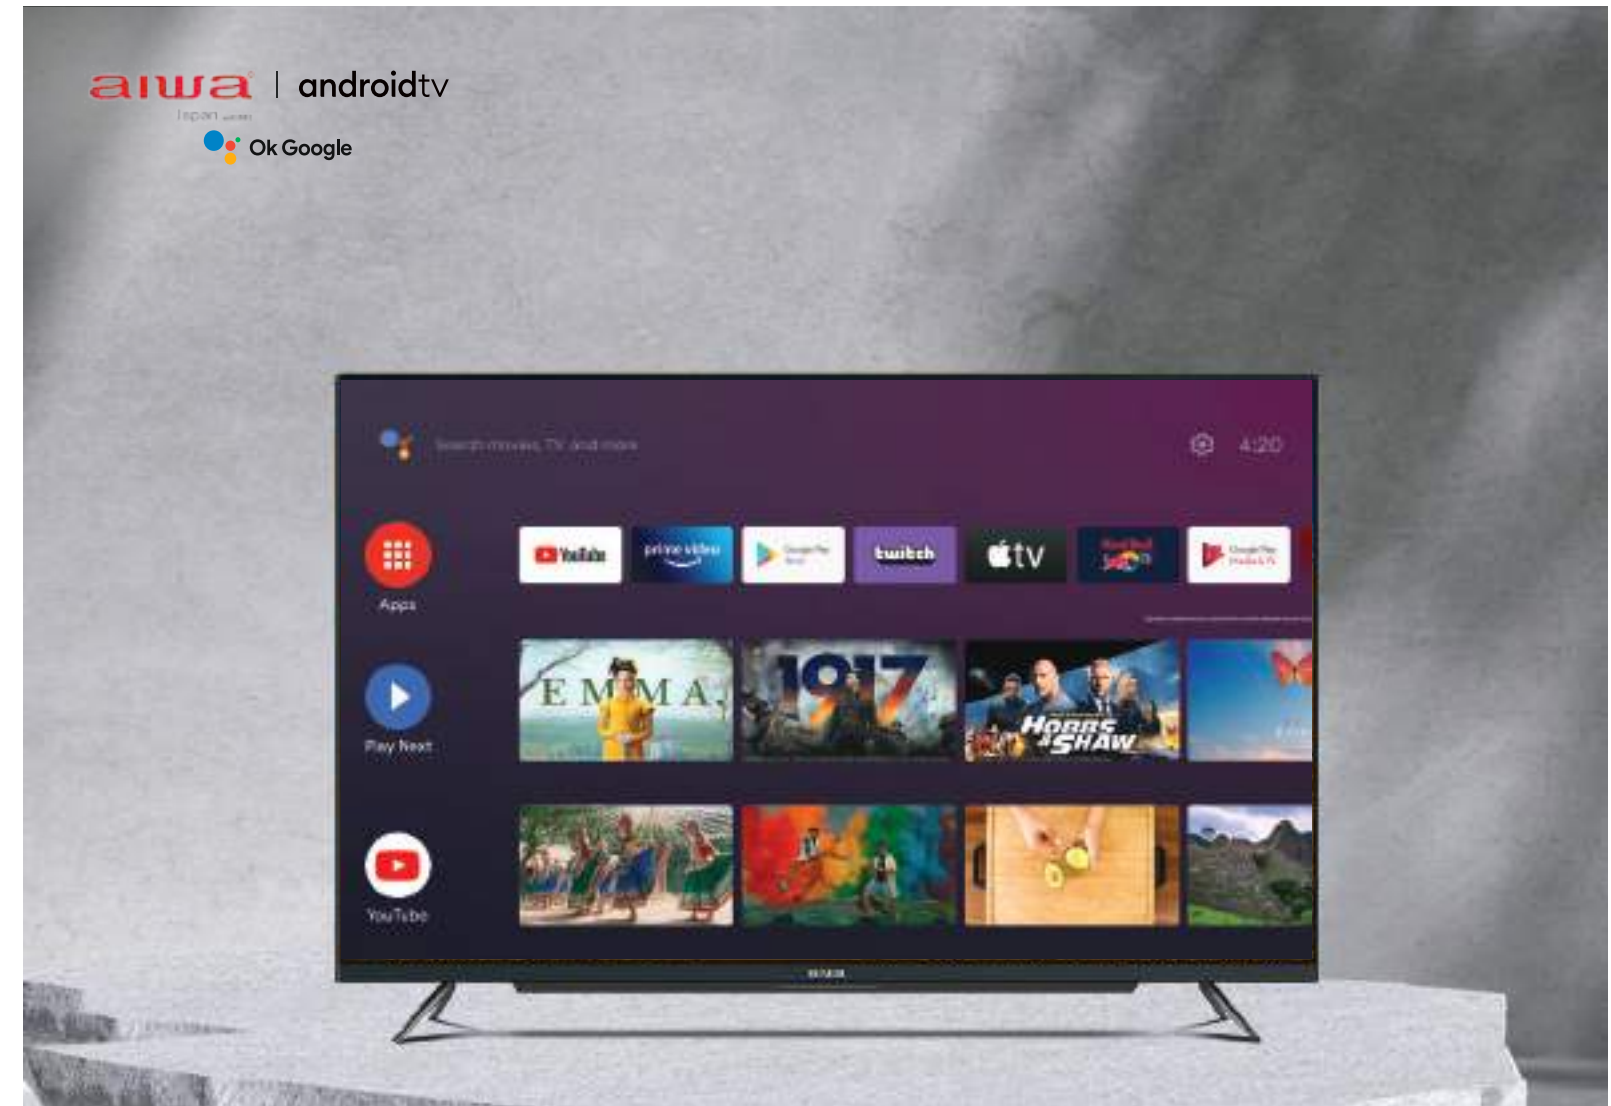

Don't Skip a Beat, Don't miss anything!

ENJOY YOUR FAVORITE OTT AND STREAMING SHOWS

MAGNIFIQ

MRP Rs. 29,990/-

80cm (32*) **HDR**
A32HDX1

MAGNIFIQ

MRP Rs. 49,990/-

108cm (43*) **Full HD 1080**
A43FHDX1