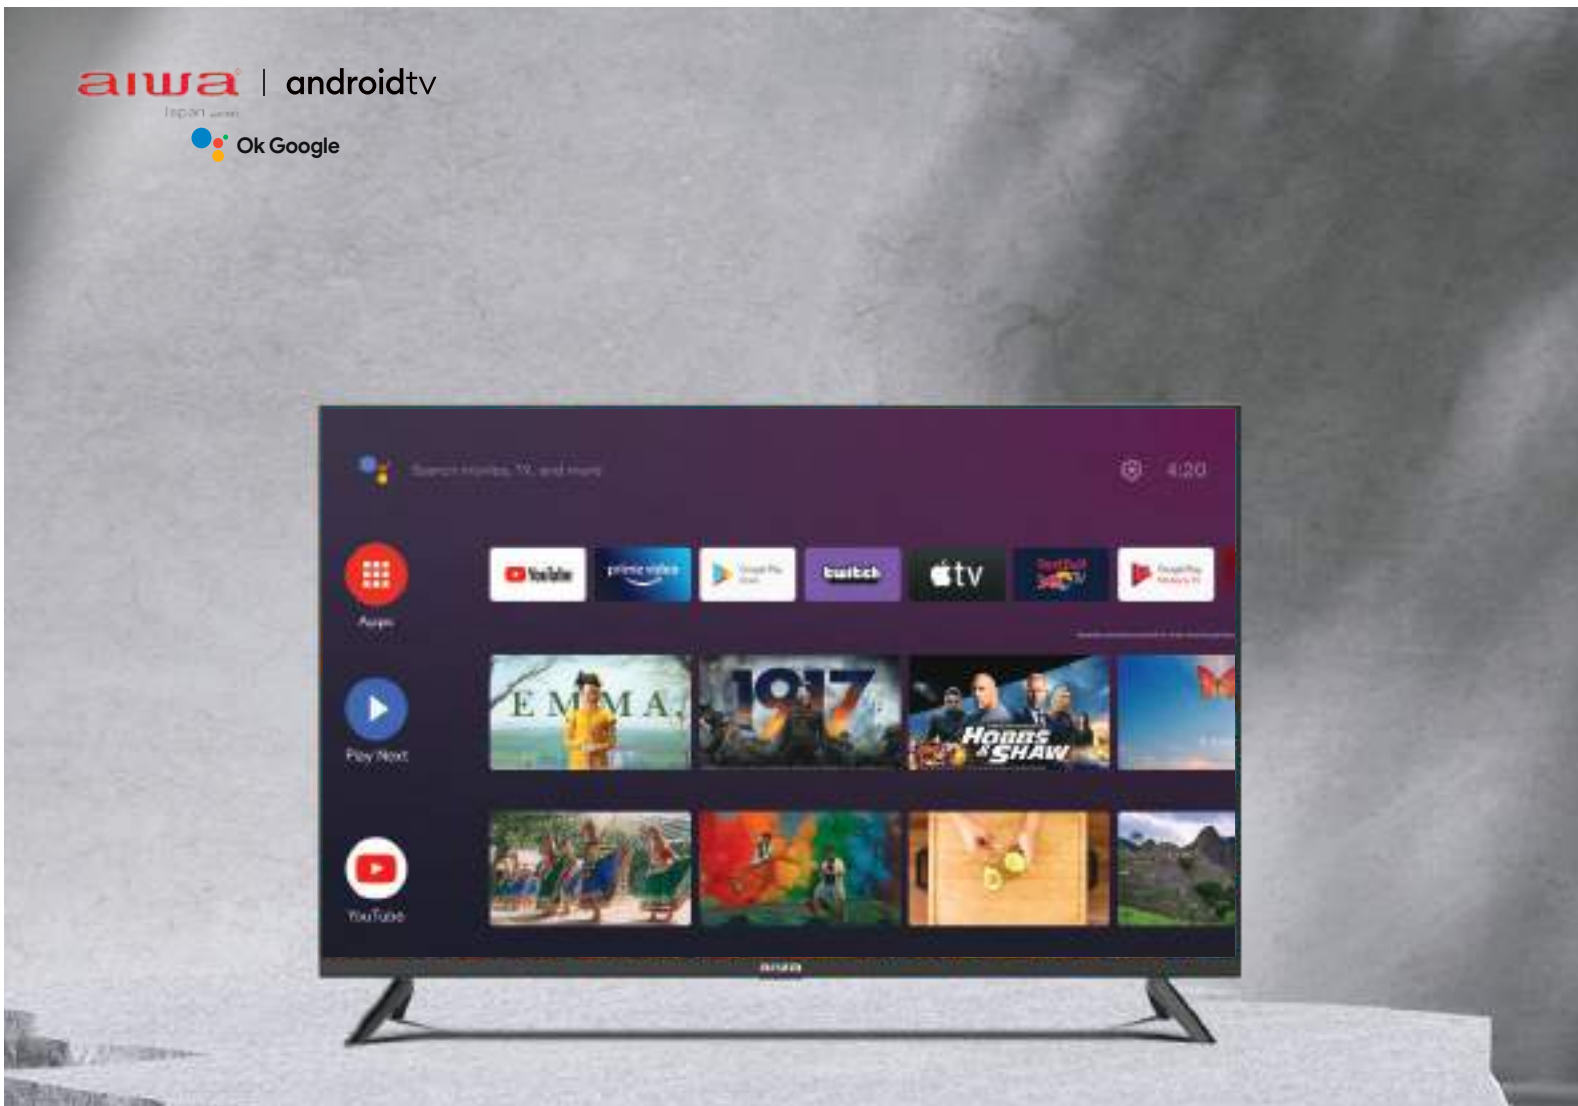

Don't Skip a Beat, Don't miss anything!

ENJOY YOUR FAVORITE OTT AND STREAMING SHOWS

MAGNIFIQ

MRP Rs. 29,990/-

80cm (32*) **HDR**
A32HDX1

MAGNIFIQ

MRP Rs. 49,990/-

108cm (43*) **Full HD 1080**
A43FHDX1