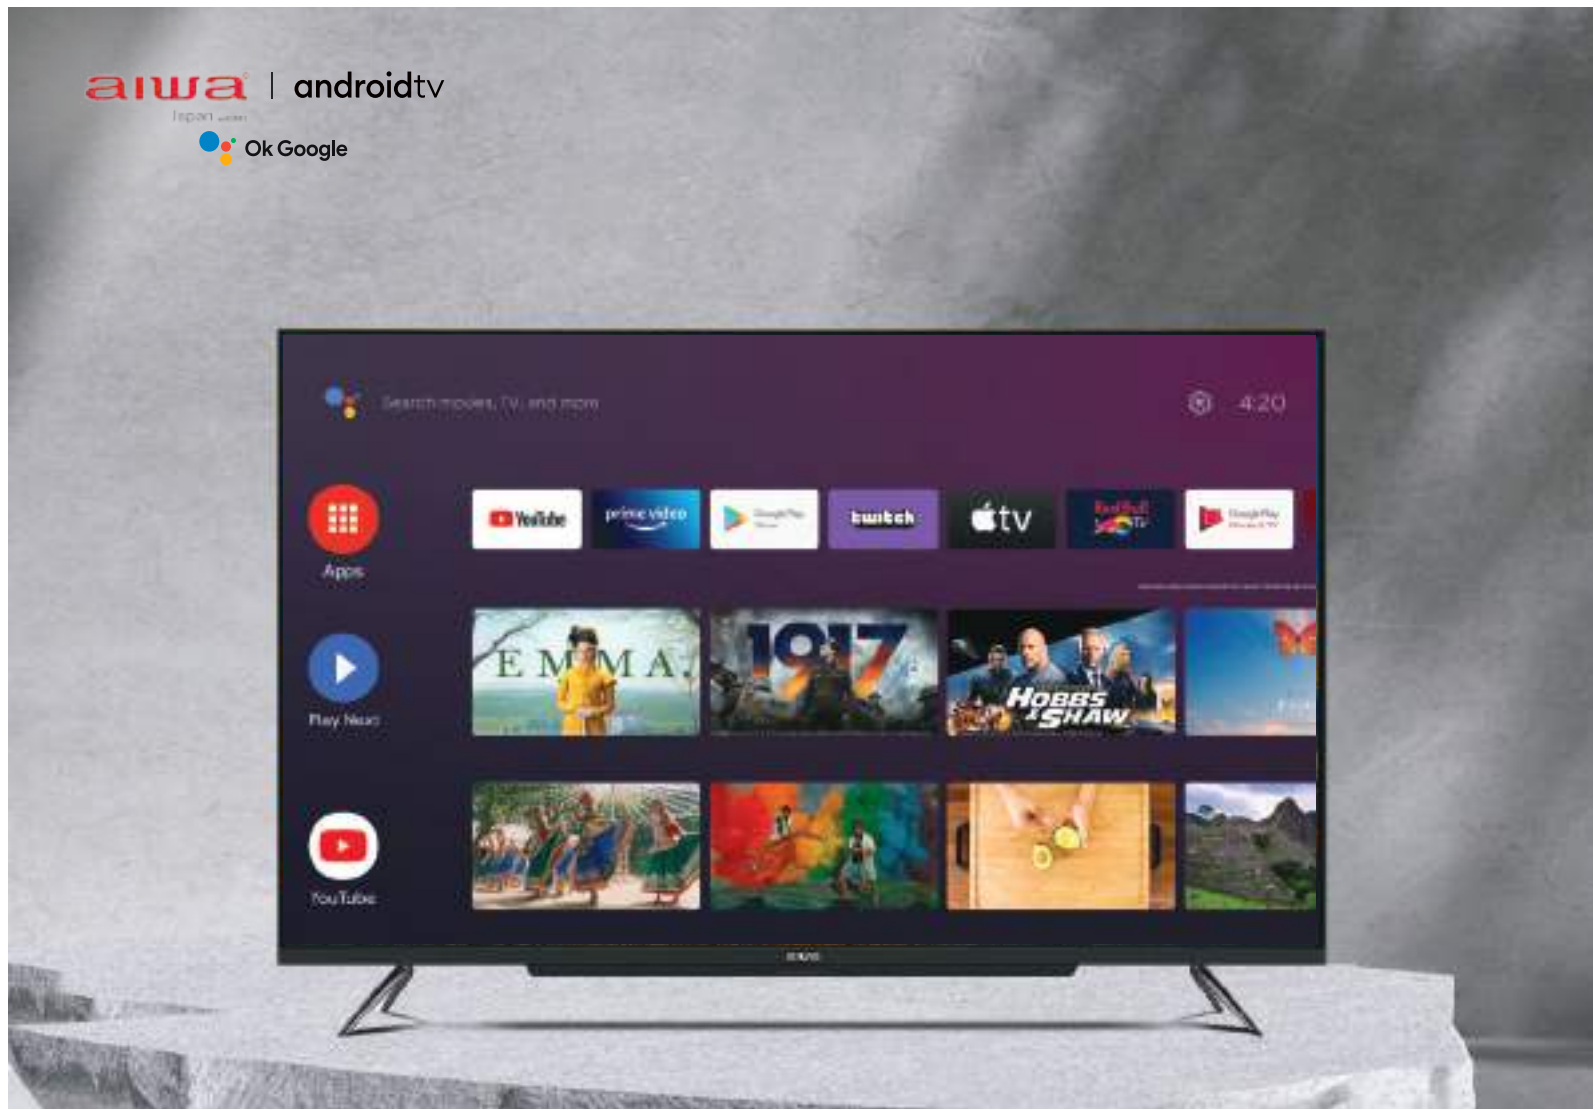

MAGNIFIQ

MRP Rs. 59,990/-

108cm (43*) **4K**
A43UHDX3

MAGNIFIQ

MRP Rs. 69,990/-

126cm (50*) **4K**
A50UHDX3

Aiwa MAGNIFIQ range of premium television sized 108cm (43) Sized, Ultra HD smart television with Enhanced Audio Xperience. Feature loaded with Crysta Vision Technology (CVT), Amphitheatre View, Black Reflect Technology and Aiwa Authentic Signature Sound®.

The TV also comes with ready smart features, OTT support and host of other features.

Aiwa MAGNIFIQ range of premium television sized 126cm (50) Sized, Ultra HD smart television with enhanced audio xperience. Feature loaded with Crysta Vision Technology (CVT), Amphitheatre View, Black Reflect Technology and Aiwa Authentic Signature Sound®.

The TV also comes with ready smart features, OTT support and host of other features.