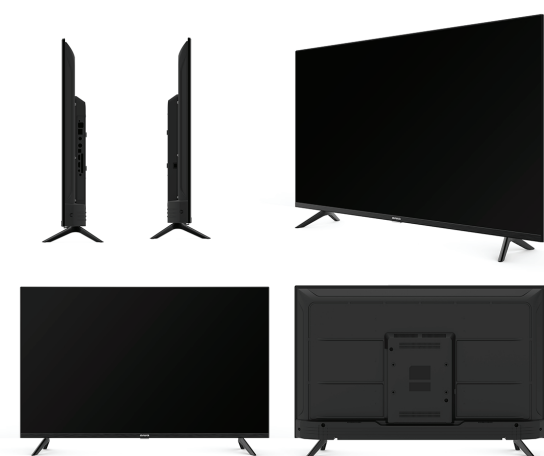

The TV also comes with ready smart features, OTT support and host of other features.

MAGNIFIQ

MRP Rs. 59,990/-

108cm (43*) **4K**
A43UHDX3

MAGNIFIQ

MRP Rs. 69,990/-

126cm (50*) **4K**
A50UHDX3

Aiwa MAGNIFIQ range of premium television sized 108cm (43) Sized, Ultra HD smart television with Enhanced Audio Xperience. Feature loaded with Crysta Vision Technology (CVT), Amphitheatre View, Black Reflect Technology and Aiwa Authentic Signature Sound®.