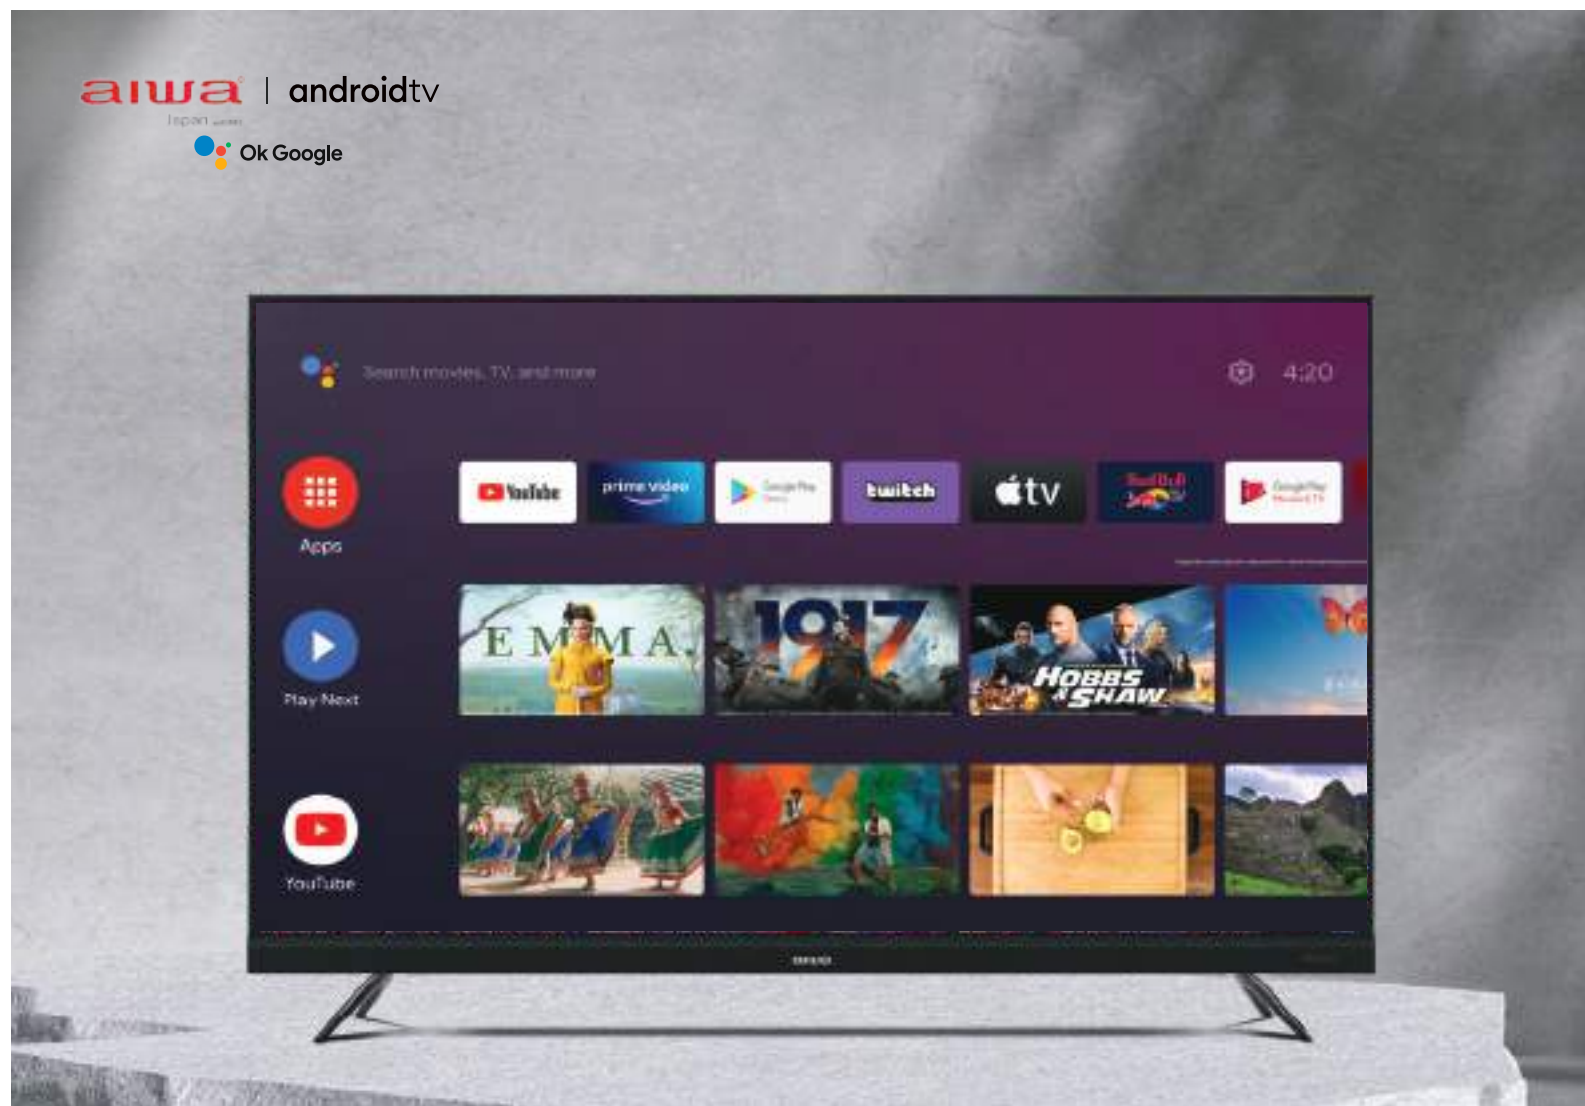

The TV also comes with ready smart features, OTT support and host of other features.

MAGNIFIQ

MRP Rs. 59,990/-

108cm (43*) **4K**
A43UHDX3

MAGNIFIQ

MRP Rs. 69,990/-

126cm (50*) **4K**
A50UHDX3

Aiwa MAGNIFIQ range of premium television sized 108cm (43) Sized, Ultra HD smart television with Enhanced Audio Xperience. Feature loaded with Crysta Vision Technology (CVT), Amphitheatre View, Black Reflect Technology and Aiwa Authentic Signature Sound®.

The TV also comes with ready smart features, OTT support and host of other features.

Aiwa MAGNIFIQ range of premium television sized 126cm (50) Sized, Ultra HD smart television with enhanced audio xperience. Feature loaded with Crysta Vision Technology (CVT), Amphitheatre View, Black Reflect Technology and Aiwa Authentic Signature Sound®.

The TV also comes with ready smart features, OTT support and host of other features.

MAGNIFIQ

MRP Rs. 99,990/-

139cm (55*) **4K**
A55UHDX2

Aiwa MAGNIFIQ range of premium television with built-in soundbar sized 139cm (55), Ultra HD Smart Television with enhanced audio xperience. Feature loaded with Crysta Vision Technology (CVT), Amphitheatre View, Black Reflect Technology and Aiwa Authentic Signature Sound®.