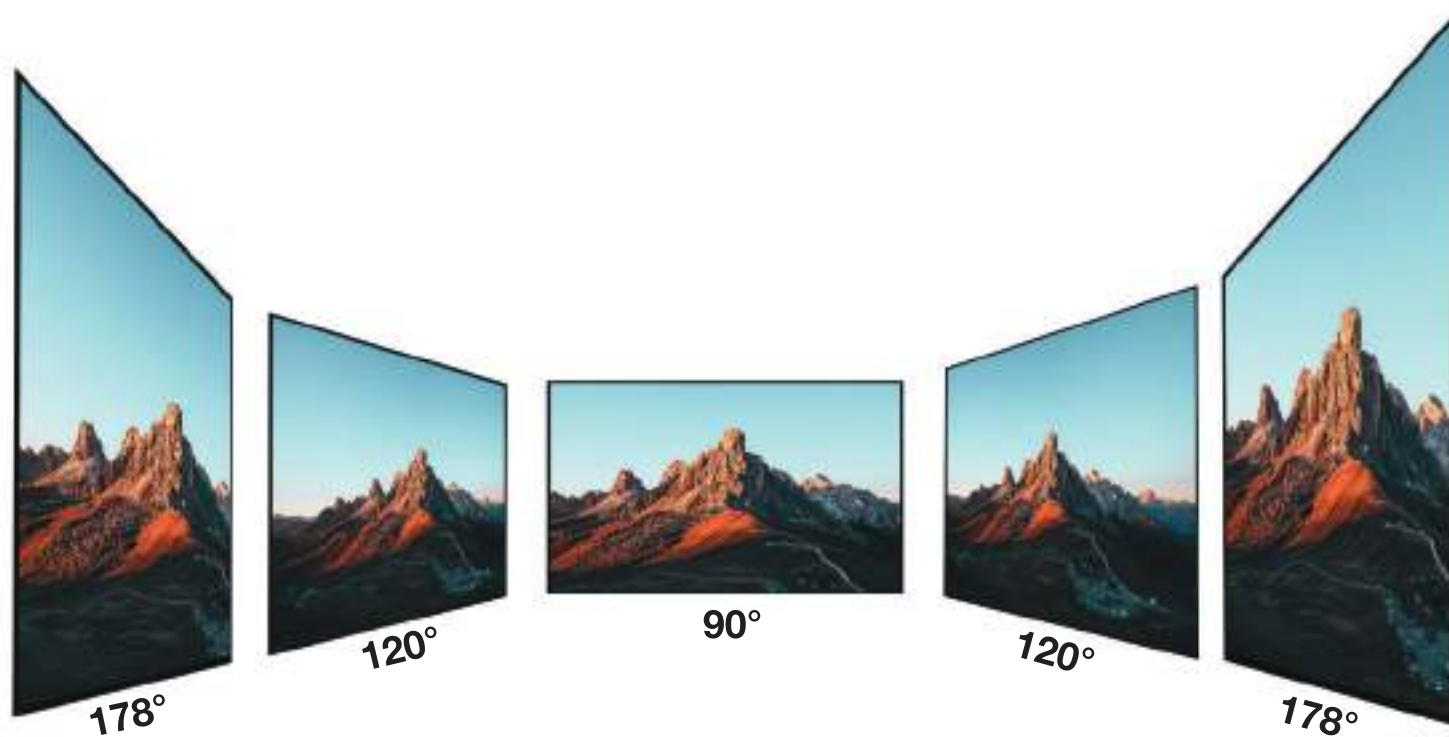

REMARKABLE CLARITY FROM ALL ANGLES

A remarkable consistency from all sides for a seamless view, even at a 178 degree angle, giving you the feel of a real wide amphitheatre in its full glory.

Watch your favorite programs and never worry about missing out on the centre seat.