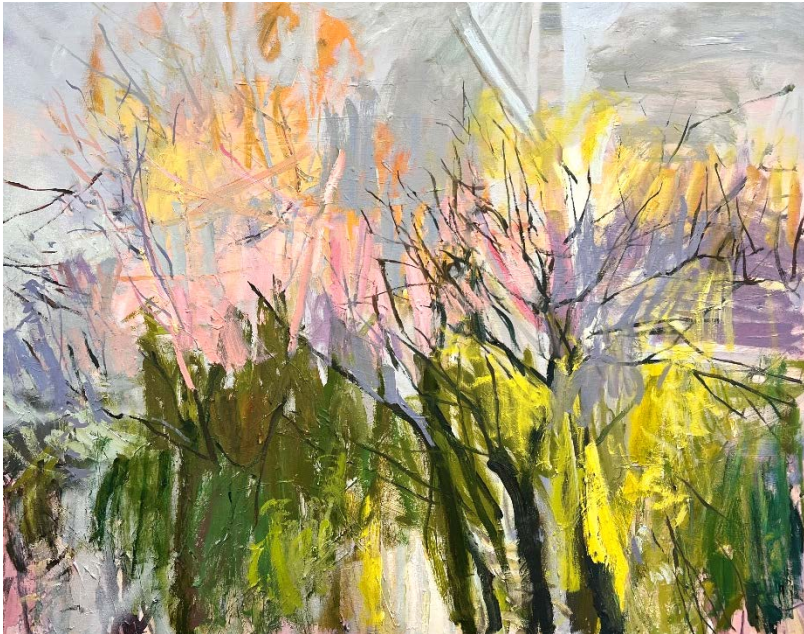

Lisa uses landscape to explore her obsession with colour and light, in particular the juxtaposition of colours and how they affect each other. Often leaning towards abstraction, Lisa looks beyond the landscape itself, creating powerful images that reflect the temporal and fleeting nature of her experience in that place.

Inspired by the landscape that surrounds her home in Ireland, Lisa has also found traveling to be invaluable in her personal exploration of painting as a medium, supplying new ideas, the always-changing colours, scale and light so vividly different to that in Ireland. The light, both in bright and washed-out colours, inspire Lisa to capture a moment, whether it is dappled light, shadows on a wall, or a grand vista, wanting her to share these moments with the viewer. She amalgamates images to create a new landscape, representing the way in which memories often become blurred in life, the final images evoking a sense of time and place. Focusing on the creative artistic process, Lisa uses painterly brush marks that encourage an organic response to every colour and layer she applies. She also incorporates washes, flat spray paint, and scratches, to allow the painting to evolve.

Pink Cloud, Mixed Media on Paper, 23 x 30 cms

Beach River, Donegal, Oil and Spray Paint on Canvas, 29 x 40 cms

Sunset on Rocks, Oil and Spray Paint on Canvas, 70 x 100 cms

Orange Cloud, Oil and Spray Paint on Canvas, 71 x 91 cms

Island Winter Glow, Oil and Spray Paint on Canvas, 71 x 91cms

Pink Sky, Oil and Spray Paint on Canvas, 24 x 29 cms

Autumn Path, Oil and Spray Paint on Canvas, 27 x 34 cms

Last Days of Autumn Colours, Oil and Spray Paint on Canvas, 80 x 100 cms