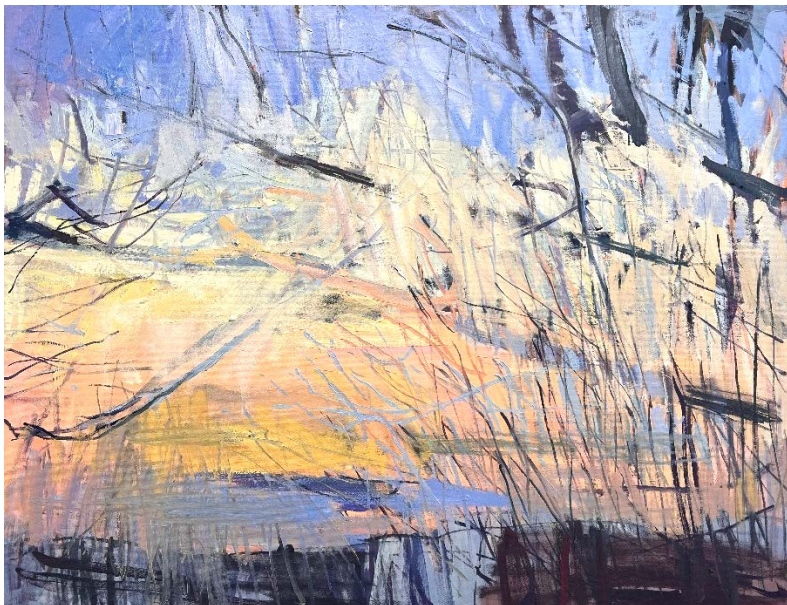

Lisa uses landscape to explore her obsession with colour and light, in particular the juxtaposition of colours and how they affect each other. Often leaning towards abstraction, Lisa looks beyond the landscape itself, creating powerful images that reflect the temporal and fleeting nature of her experience in that place.

Inspired by the landscape that surrounds her home in Ireland, Lisa has also found traveling to be invaluable in her personal exploration of painting as a medium, supplying new ideas, the always-changing colours, scale and light so vividly different to that in Ireland. The light, both in bright and washed-out colours, inspire Lisa to capture a moment, whether it is dappled light, shadows on a wall, or a grand vista, wanting her to share these moments with the viewer. She amalgamates images to create a new landscape, representing the way in which memories often become blurred in life, the final images evoking a sense of time and place. Focusing on the creative artistic process, Lisa uses painterly brush marks that encourage an organic response to every colour and layer she applies. She also incorporates washes, flat spray paint, and scratches, to allow the painting to evolve.

Pink Cloud, Mixed Media on Paper, 23 x 30 cms

Beach River, Donegal, Oil and Spray Paint on Canvas, 29 x 40 cms

Sunset on Rocks, Oil and Spray Paint on Canvas, 70 x 100 cms

Orange Cloud, Oil and Spray Paint on Canvas, 71 x 91 cms