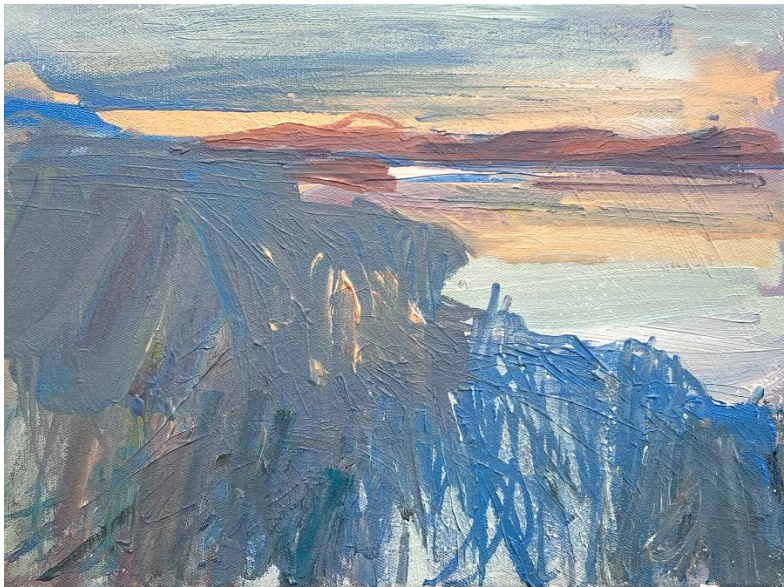

Island in Shadow, Oil and Spray Paint on Canvas, 29 x 34 cms